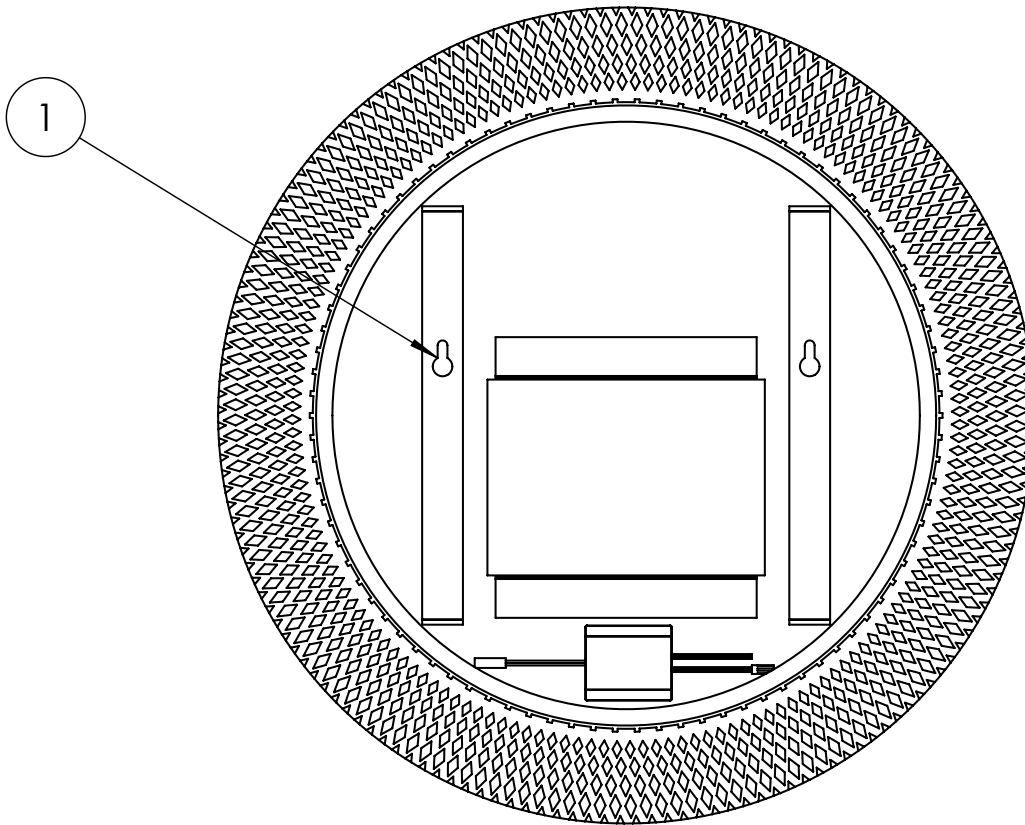

PRODUCT DATA SHEET

PRODUCT CODE

CV_MIRROR70

RANGE

Mirror

DESCRIPTION

Canvass Mirror 70

CATEGORY	Cabinets & Mirrors
WARRANTY DETAILS	5 Years
COLOUR	Clear
PRIMARY MATERIAL	Glass
SECONDARY MATERIAL	Aluminum
INSTALL TYPE	Wall Mounted
PRODUCT WIDTH MM	700
PRODUCT HEIGHT MM	700
PRODUCT LENGTH MM	30
PRODUCT DEPTH MM	30
PRODUCT NET WEIGHT KG	6.3
STANDARDS	CE & UKCA

HANDING MIRROR & CABINETS	Universal
TEMPERATURE CHANGING	Yes
CHARGING SOCKET (MA)	No
SHELVES ADJUSTABLE	No
SHAVER SOCKET INCLUDED	No
CABLE LENGTH (MM)	1050
COLOUR RANGE (K)	2700-6400K
LUMINOUS EFFICACY (LM/W)	95
COLOUR RENDERING INDEX (RA)	85
ENERGY RATING	F
SWITCH TYPE	Touch switch
DIMMABLE	No
LIGHT TYPE	LED
LED WATTAGE	11.1W
DRIVER WATTAGE	15W
DE-MISTER WATTAGE	14.6W

TECHNICAL DIMENSIONS

Dimensions in mm unless otherwise specified.

Tolerances (per material type) apply.

SPARES LIST

Only the parts labelled are available as spares.

NUMBER	PART CODE	DESCRIPTION
1	MIRRORFIX	Fix Screw Pack Keyhole Mirror Fix