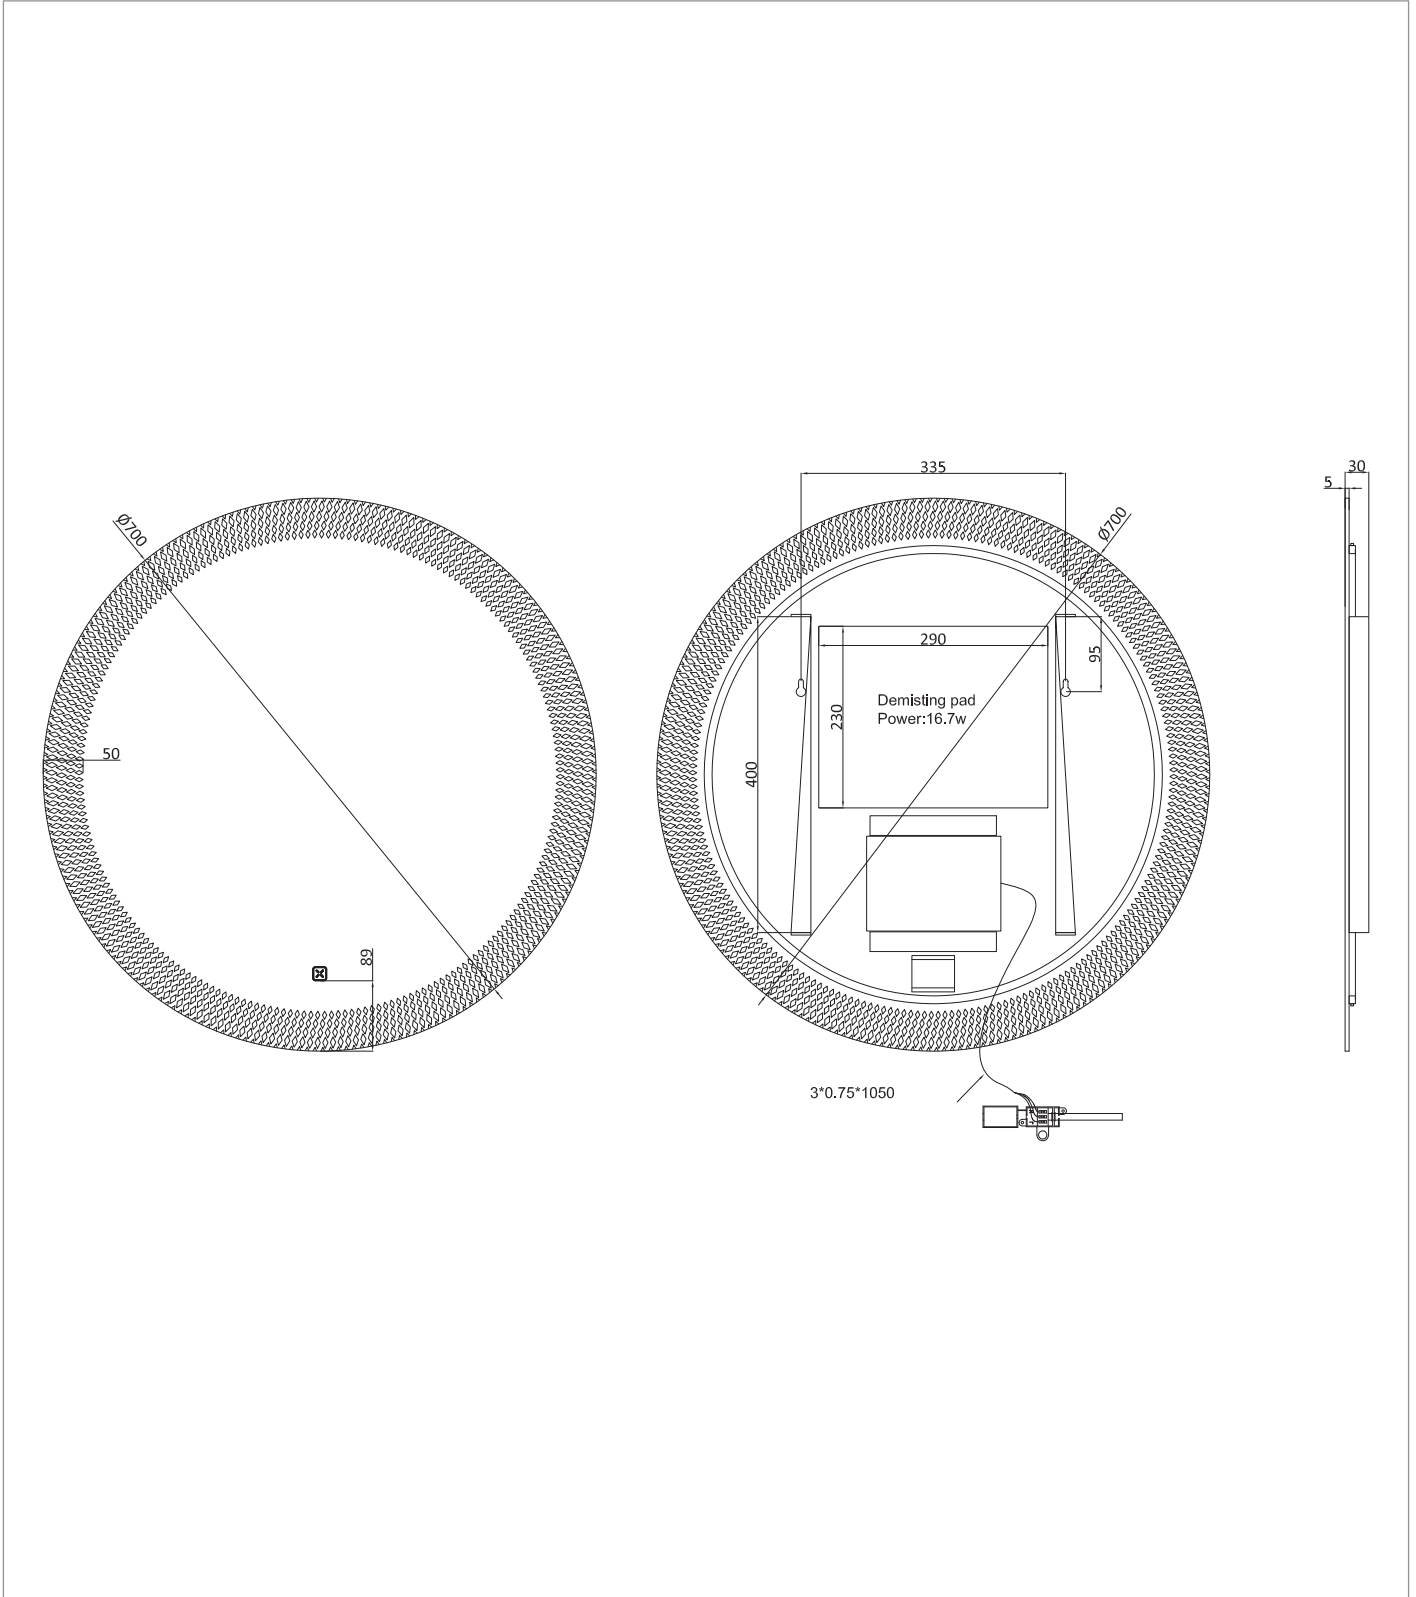

PRODUCT DATA SHEET

PRODUCT CODE

CV_MIRROR70

RANGE

Mirror

DESCRIPTION

Canvass Mirror 70

CATEGORY	Cabinets & Mirrors
WARRANTY DETAILS	5 Years
COLOUR	Clear
PRIMARY MATERIAL	Glass
SECONDARY MATERIAL	Aluminum
INSTALL TYPE	Wall Mounted
PRODUCT WIDTH MM	700
PRODUCT HEIGHT MM	700
PRODUCT LENGTH MM	30
PRODUCT DEPTH MM	30
PRODUCT NET WEIGHT KG	6.3
STANDARDS	CE & UKCA

HANDING MIRROR & CABINETS	Universal
TEMPERATURE CHANGING	Yes
CHARGING SOCKET (MA)	No
SHELVES ADJUSTABLE	No
SHAVER SOCKET INCLUDED	No
CABLE LENGTH (MM)	1050
COLOUR RANGE (K)	2700-6400K
LUMINOUS EFFICACY (LM/W)	95
COLOUR RENDERING INDEX (RA)	85
ENERGY RATING	F
SWITCH TYPE	Touch switch
DIMMABLE	No
LIGHT TYPE	LED
LED WATTAGE	11.1W
DRIVER WATTAGE	15W
DE-MISTER WATTAGE	14.6W

TECHNICAL DIMENSIONS

Dimensions in mm unless otherwise specified.

Tolerances (per material type) apply.

SPARES LIST

Only the parts labelled are available as spares.

NUMBER	PART CODE	DESCRIPTION
1	MIRRORFIX	Fix Screw Pack Keyhole Mirror Fix