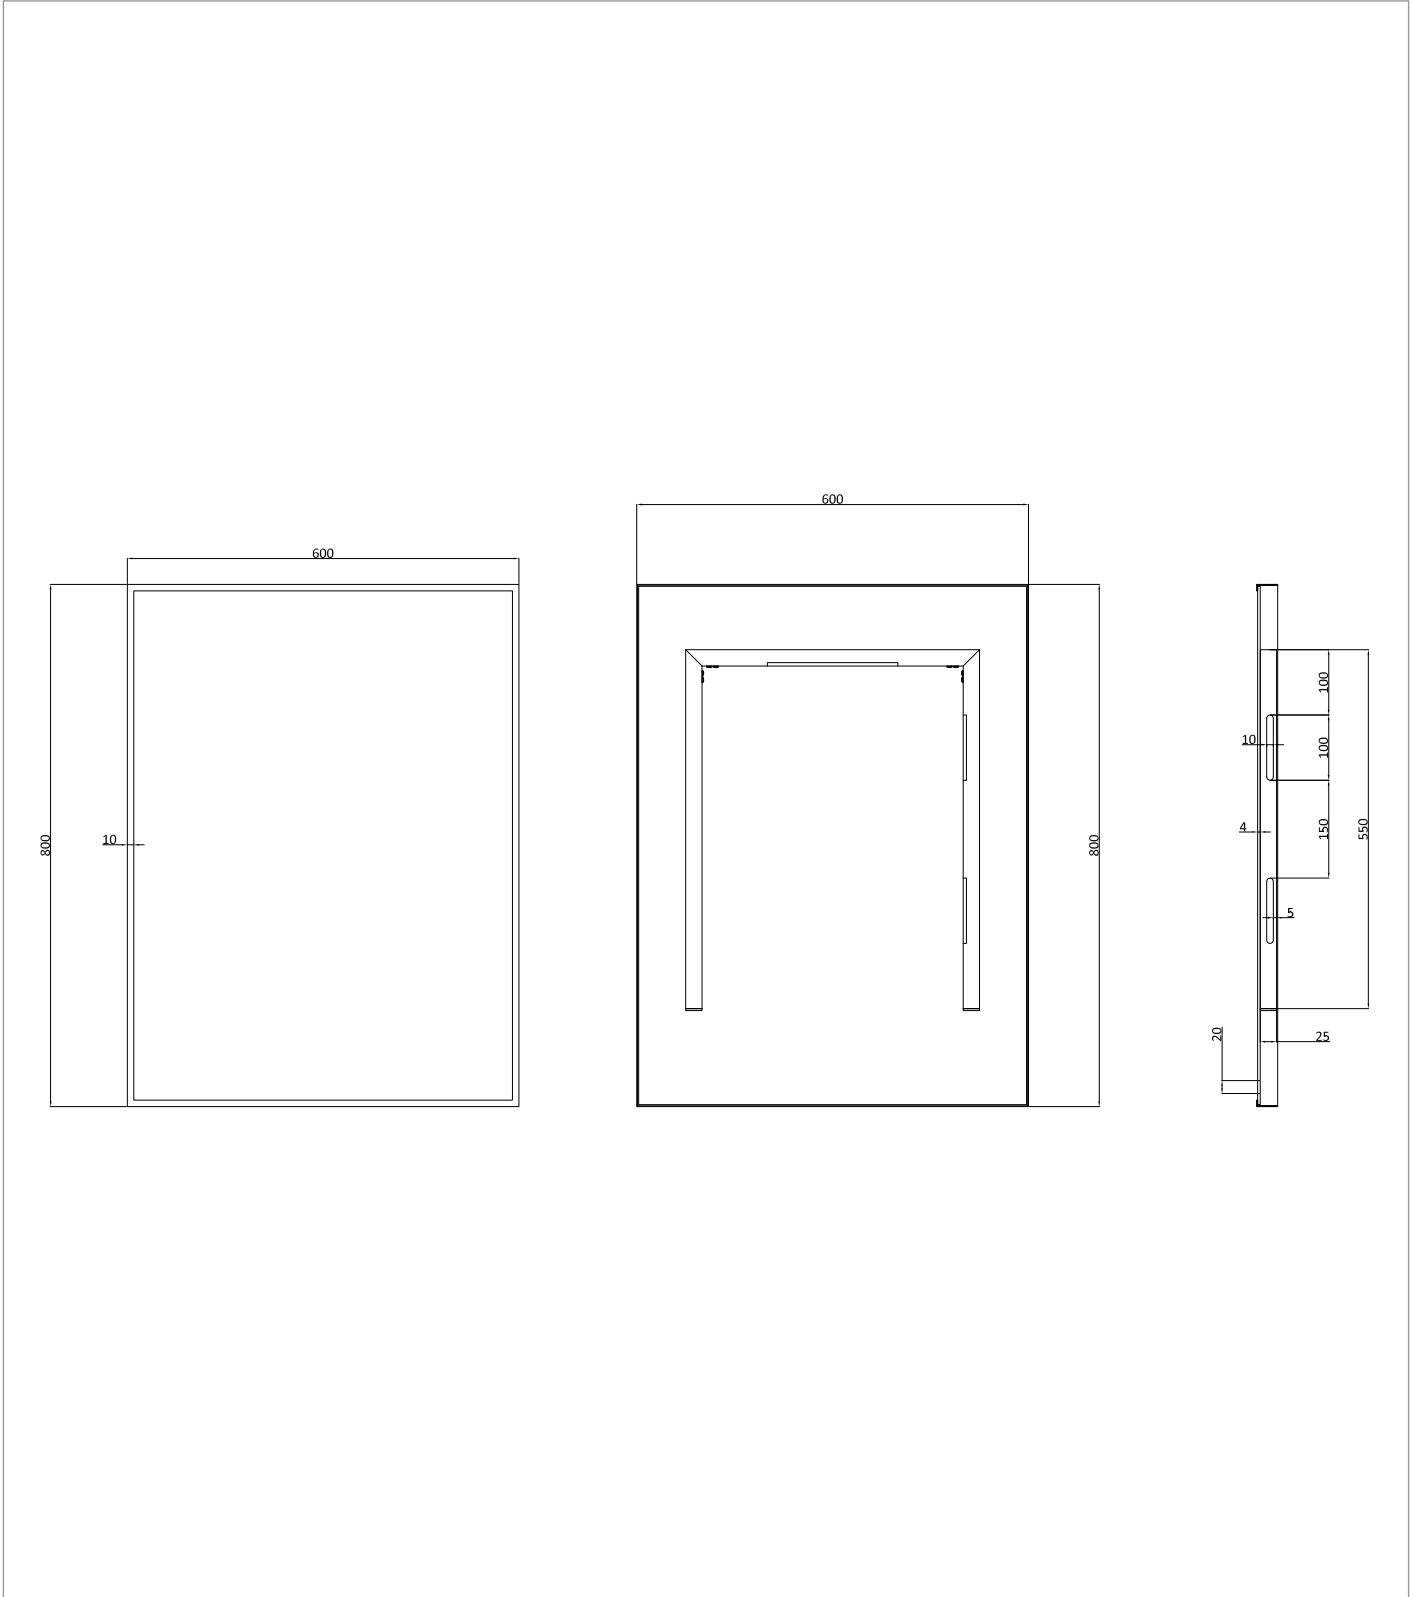

PRODUCT DATA SHEET

PRODUCT CODE

MPNI6080BZ

RANGE

Mirror

DESCRIPTION

MPRO Non-Illuminated Mirror 600 x 800mm Brushed Bronze

CATEGORY	Cabinets & Mirrors
WARRANTY DETAILS	5 Years
COLOUR	Brushed Bronze
PRIMARY MATERIAL	Glass
SECONDARY MATERIAL	304 Stainless Steel
INSTALL TYPE	Wall Mounted
PRODUCT WIDTH MM	600
PRODUCT HEIGHT MM	800
PRODUCT DEPTH MM	32
PRODUCT NET WEIGHT KG	7.3

CHARGING SOCKET (MA)	No
SHAVER SOCKET INCLUDED	No
CABLE LENGTH (MM)	0
DIMMABLE	No

TECHNICAL DIMENSIONS

Dimensions in mm unless otherwise specified.

Tolerances (per material type) apply.

SPARES LIST

Only the parts labelled are available as spares.

NUMBER	PART CODE	DESCRIPTION
1	MIRRORFIX	Fix Screw Pack Keyhole Mirror Fix