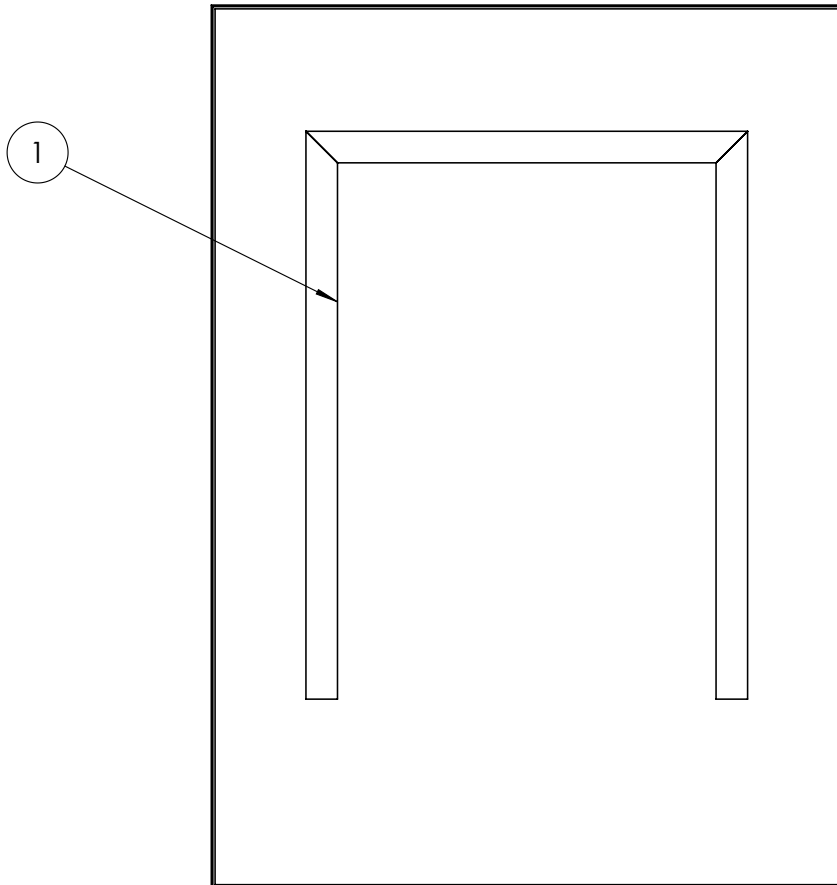

PRODUCT DATA SHEET

PRODUCT CODE

MPNI6080BZ

RANGE

Mirror

DESCRIPTION

MPRO Non-Illuminated Mirror 600 x 800mm Brushed Bronze

CATEGORY	Cabinets & Mirrors
WARRANTY DETAILS	5 Years
COLOUR	Brushed Bronze
PRIMARY MATERIAL	Glass
SECONDARY MATERIAL	304 Stainless Steel
INSTALL TYPE	Wall Mounted
PRODUCT WIDTH MM	600
PRODUCT HEIGHT MM	800
PRODUCT DEPTH MM	32
PRODUCT NET WEIGHT KG	7.3

CHARGING SOCKET (MA)	No
SHAVER SOCKET INCLUDED	No
CABLE LENGTH (MM)	0
DIMMABLE	No

TECHNICAL DIMENSIONS

Dimensions in mm unless otherwise specified.

Tolerances (per material type) apply.

SPARES LIST

Only the parts labelled are available as spares.