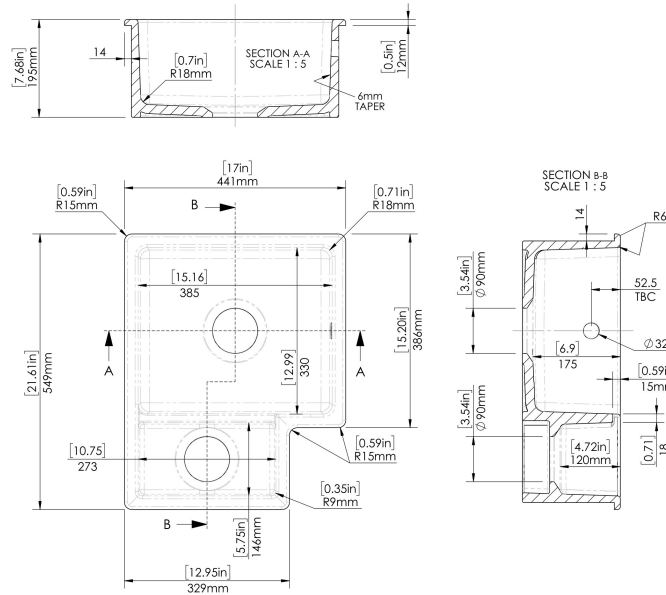

Sales Code: PS130H22L

Description: Undermount 1.5 Sink C/W 549X441x195 Lh

Product Dimensions

Height (mm):	195
Width (mm):	549
Depth (mm):	441
Nett Weight (kg):	20.5

Packaging Dimensions

Height (mm):	265
Width (mm):	605
Depth (mm):	480
Gross Weight (kg):	21

Packaging Data

Box Colour:	Brown Cardboard Box
Box Qty:	1
Label Size:	100 x 50
Label Colour:	White Label
Label Qty:	2

Outer Box Dimensions (If Applicable)

Height (mm):	
Width (mm):	
Depth (mm):	
Gross Weight (kg):	
Barcode:	5056678435830

Cisterns: Operating Type: Fittings:
Lever Type:

Basins: Tap Hole: Chain Stay Hole:
Template: Waste Type Req:
Overflow Inc: Overflow Cover:
Inner Bowl Depth (mm): 175/120mm

Sales Code: PS130H22R

Description: Undermount 1.5 Sink C/W 549X441x195 Rh

Product Dimensions

Height (mm):	195
Width (mm):	549
Depth (mm):	441
Nett Weight (kg):	20.5

Packaging Dimensions

Height (mm):	265
Width (mm):	605
Depth (mm):	480
Gross Weight (kg):	21

Packaging Data

Box Colour:	Brown Cardboard Box
Box Qty:	1
Label Size:	100 x 50
Label Colour:	White Label
Label Qty:	2