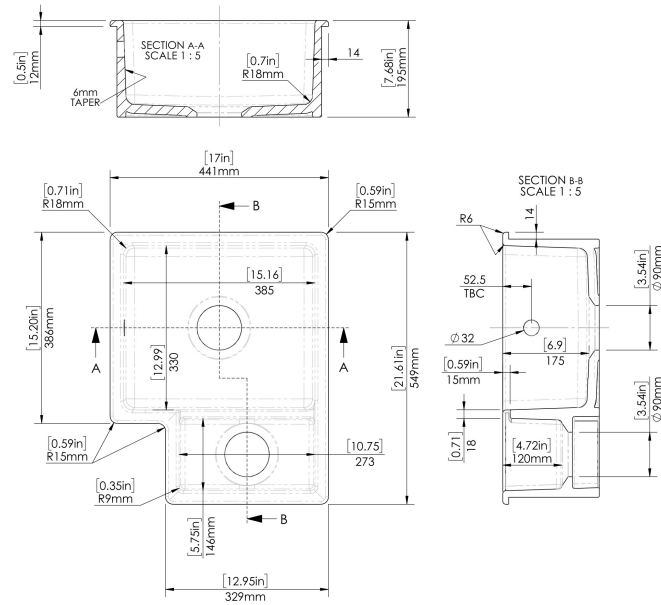

Packaging Data

Box Colour:	Brown Cardboard Box
Box Qty:	1
Label Size:	100 x 50
Label Colour:	White Label
Label Qty:	2

Outer Box Dimensions (If Applicable)

Height (mm):	
Width (mm):	
Depth (mm):	
Gross Weight (kg):	
Barcode:	5056678435830

Cisterns: Operating Type: Fittings:
Lever Type:

Basins: Tap Hole: Chain Stay Hole:
Template: Waste Type Req:
Overflow Inc: Overflow Cover:
Inner Bowl Depth (mm): 175/120mm

Sales Code: PS130H22R

Description: Undermount 1.5 Sink C/W 549X441x195 Rh

Product Dimensions

Height (mm):	195
Width (mm):	549
Depth (mm):	441
Nett Weight (kg):	20.5

Packaging Dimensions

Height (mm):	265
Width (mm):	605
Depth (mm):	480
Gross Weight (kg):	21

Packaging Data

Box Colour:	Brown Cardboard Box
Box Qty:	1
Label Size:	100 x 50
Label Colour:	White Label
Label Qty:	2

Outer Box Dimensions (If Applicable)

Height (mm):	
Width (mm):	
Depth (mm):	
Gross Weight (kg):	
Barcode:	5056678435847

Product Details

Country of Origin:	Utd.Arab.Emir.
Fitting Instruction:	No
Certification: CE & UKCA:	WRAS: WRAS No:
Product Material:	
Fixing Supplied:	