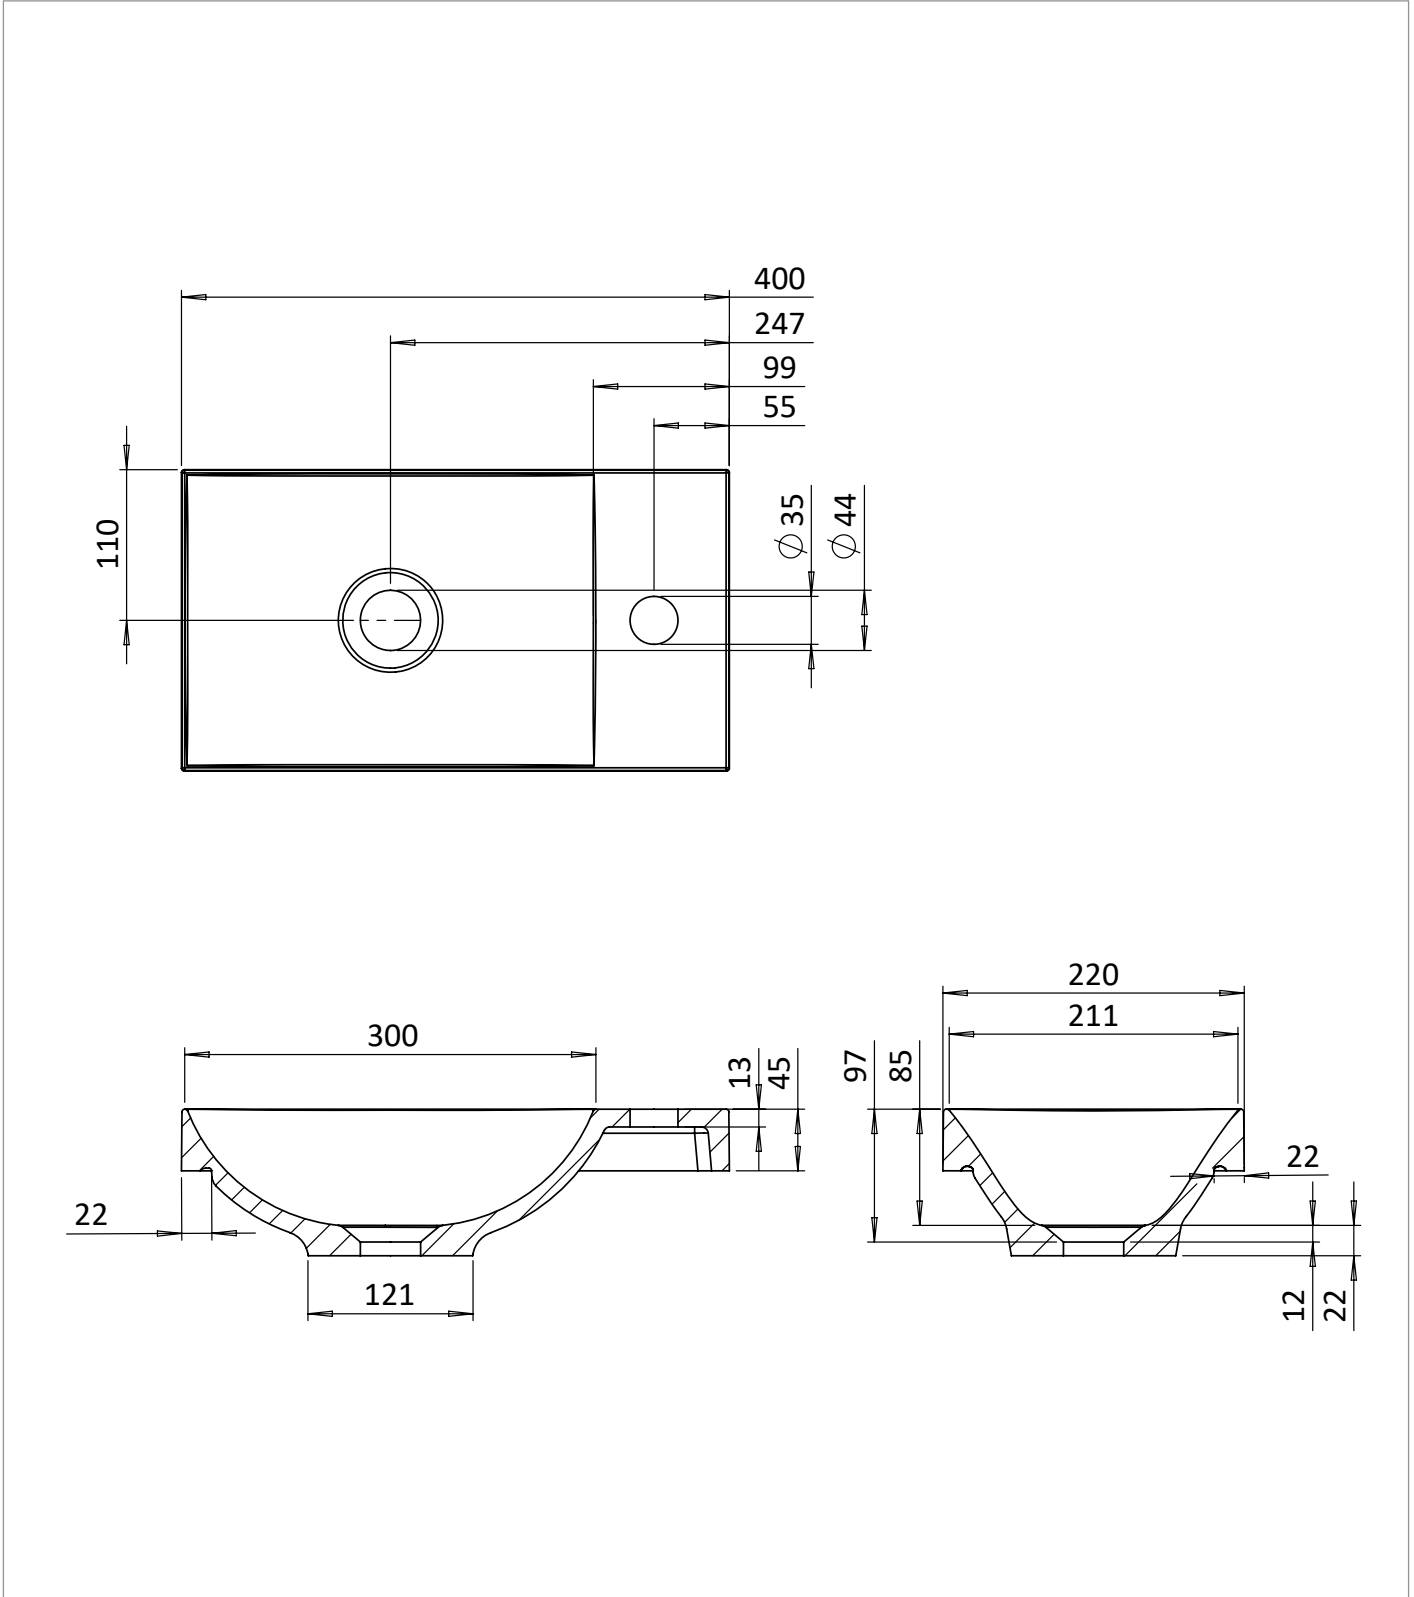

PRODUCT DATA SHEET

PRODUCT CODE

AL0401URW

RANGE

Alo

DESCRIPTION

Alo Basin 400x220mm Gloss White

WEBSITE LINK [Click Here](#)

CATEGORY	Sanitaryware
WARRANTY DETAILS	Lifetime
COLOUR	Gloss White
FINISH APPLICATION	Gelcoat/Nanocoat
PRIMARY MATERIAL	Stone Resin
INSTALL TYPE	Furniture Mounted
PRODUCT WIDTH MM	400
PRODUCT HEIGHT MM	109
PRODUCT DEPTH MM	300
PRODUCT NET WEIGHT KG	3.8
STANDARDS	EN 14688

TAP HOLES	1TH
FIXINGS INCLUDED	No
OVERFLOW	No
BASIN WASTE SIZE	44mm
CAPACITY 1L - WATER AT OVERFLOW LEVEL BASIN	3.4

TECHNICAL DIMENSIONS

Dimensions in mm unless otherwise specified.

Tolerances (per material type) apply.