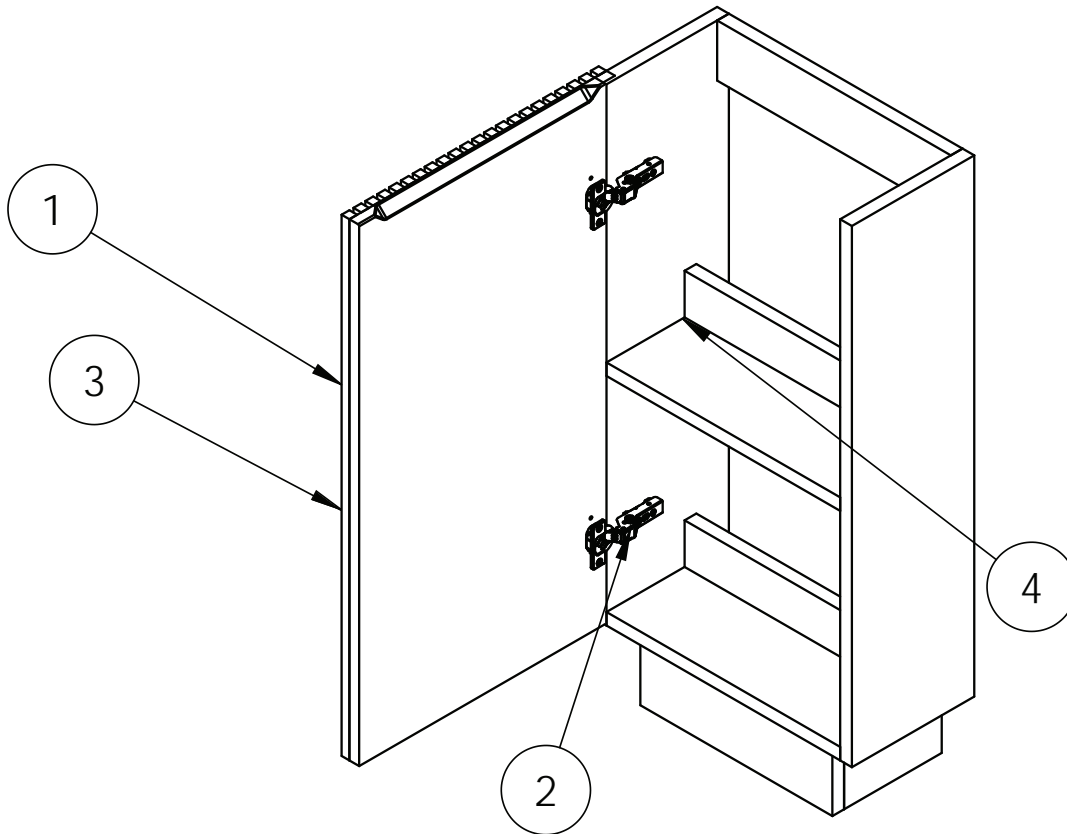

## TECHNICAL DIMENSIONS

Dimensions in mm unless otherwise specified.

Tolerances (per material type) apply.

## SPARES LIST

Only the parts labelled are available as spares.

NUMBER	PART CODE	DESCRIPTION
1	DF_LM4000FSDWSAN	Limit 400mm FS Cloakroom Door Front Warm Stone
	DF_LM4000FSDRWAN	Limit 400mm FS Cloakroom Door Front Royal Walnut
	DF_LM4000FSDMOAN	Limit 400mm FS Cloakroom Door Front Modern Oak
	DF_LM4000FSDSTAN	Limit 400mm FS Cloakroom Door Front Steelwood
2	LIMITHINGE	Limit Door Hinges
3	LIMITPUSHOPEN	Limit Push to Open Mechanism
4	LIMITPINS	Limit Shelf Pins