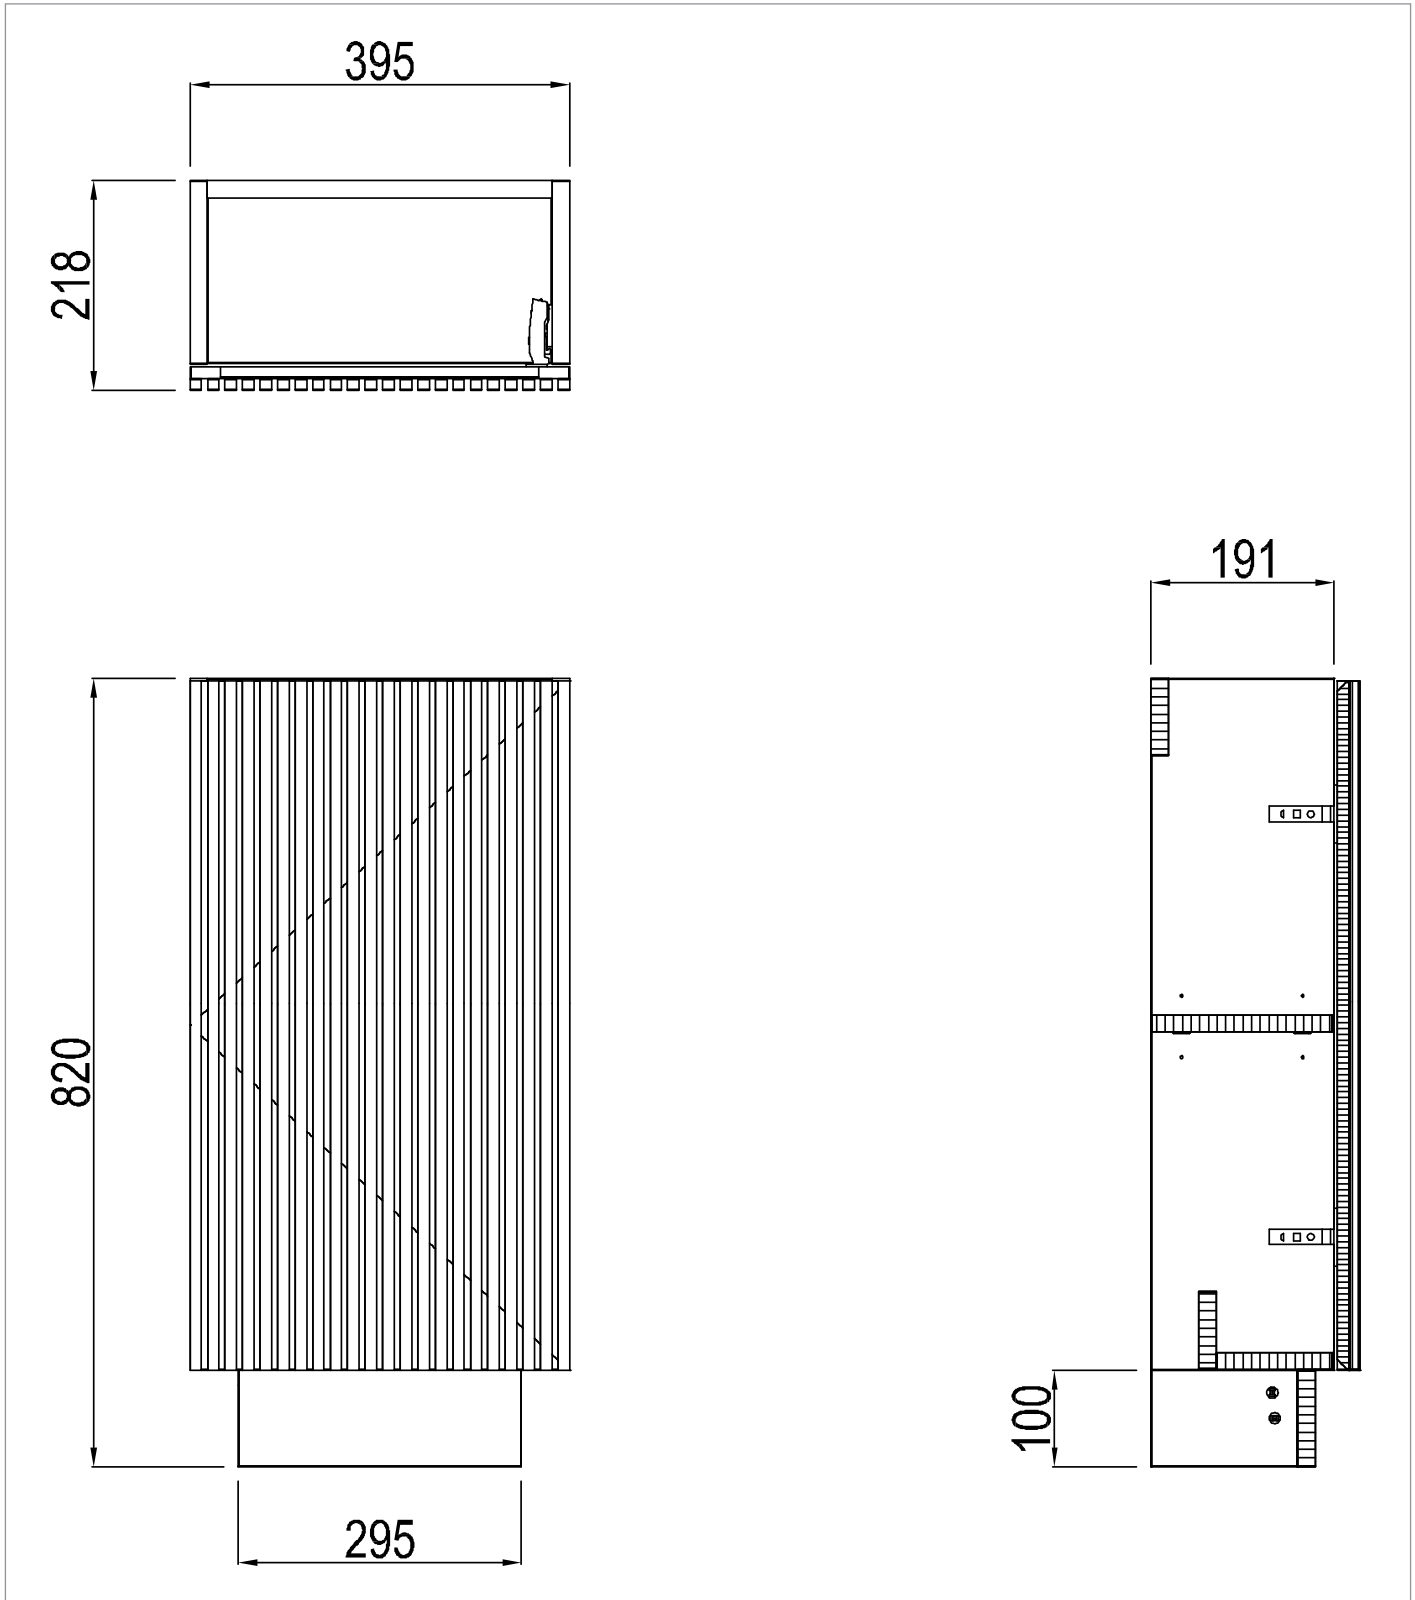

## DESCRIPTION

Limit 400mm Cloakroom Floorstanding Door Unit Modern Oak

CATEGORY	Furniture
WARRANTY DETAILS	10 Years
COLOUR	Modern Oak
FINISH APPLICATION	Melamine
PRIMARY MATERIAL	MFC
SECONDARY MATERIAL	MDF
INSTALL TYPE	Floor Standing
PRODUCT WIDTH MM	395
PRODUCT HEIGHT MM	820
PRODUCT DEPTH MM	218
PRODUCT NET WEIGHT KG	11.5
STANDARDS	No

## TECHNICAL DIMENSIONS

Dimensions in mm unless otherwise specified.

Tolerances (per material type) apply.