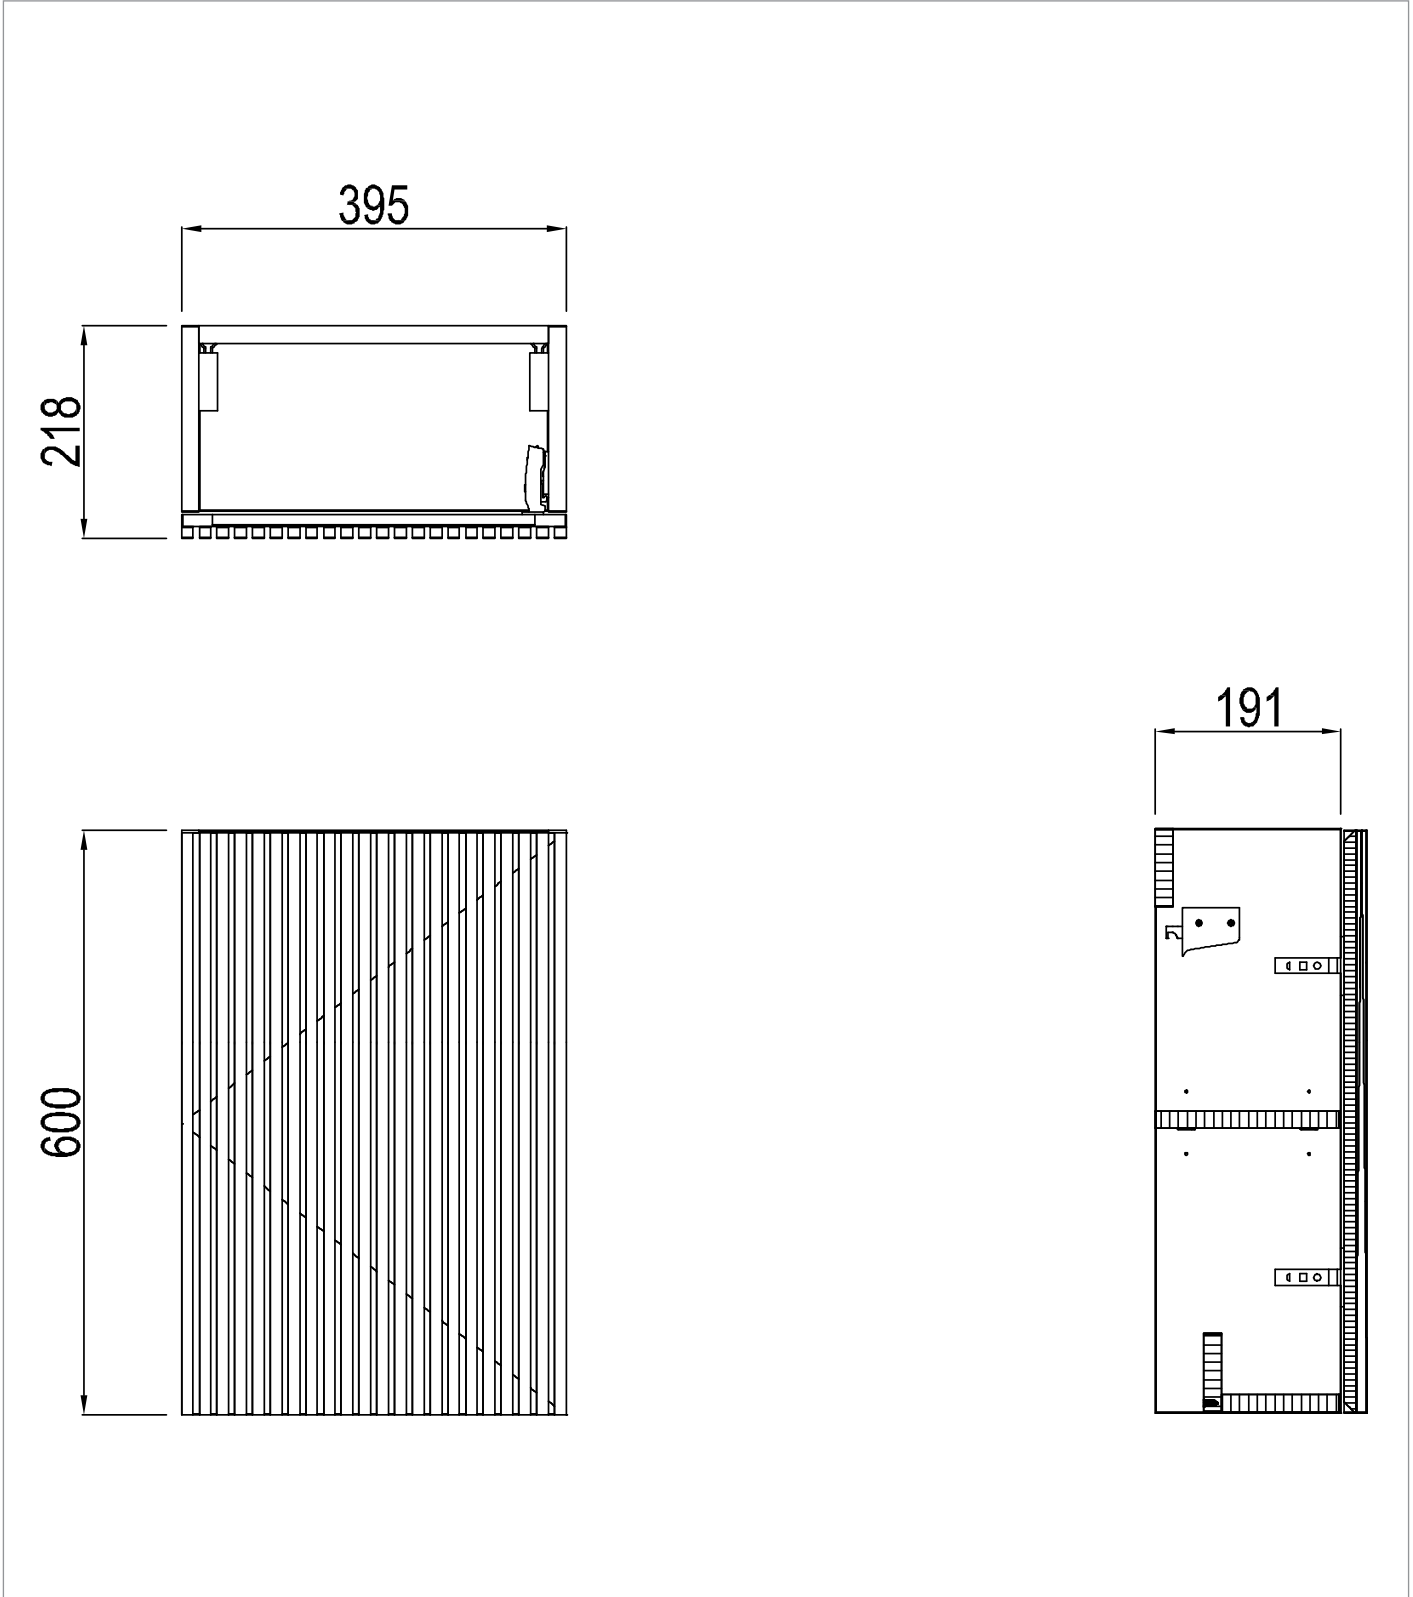

PRODUCT DATA SHEET

PRODUCT CODE

LM4000WHDMOAN

RANGE

Limit

DESCRIPTION

Limit 400mm Cloakroom Wall Hung Door Unit Modern Oak

CATEGORY	Furniture
WARRANTY DETAILS	10 Years
COLOUR	Modern Oak
FINISH APPLICATION	Melamine
PRIMARY MATERIAL	MFC
SECONDARY MATERIAL	MDF
INSTALL TYPE	Wall Mounted
PRODUCT WIDTH MM	395
PRODUCT HEIGHT MM	600
PRODUCT DEPTH MM	218
PRODUCT NET WEIGHT KG	9,5
STANDARDS	No

COLOUR CODE / REFERENCE	H3131 ST12
DRAWER BOX	0
DRAWER RUNNERS	0
WALL HANGERS	YES
ADJUSTABLE FEET	No
DRAWER OPERATION	No

TECHNICAL DIMENSIONS

Dimensions in mm unless otherwise specified.

Tolerances (per material type) apply.

SPARES LIST

Only the parts labelled are available as spares.

NUMBER	PART CODE	DESCRIPTION
1	DF_LM4000WHDSTAN	Limit 400mm WH Cloakroom Door Front Steelwood
	DF_LM4000WHDMOAN	Limit 400mm WH Cloakroom Door Front Modern Oak
	DF_LM4000WHDRWAN	Limit 400mm WH Cloakroom Door Front Royal Walnut
	DF_LM4000WHDWSAN	Limit 400mm WH Cloakroom Door Front Warm Stone
2	LIMITHINGE	Limit Door Hinges
3	LIMITPUSHOPEN	Limit Push to Open Mechanism
4	LIMITPINS	Limit Shelf Pins