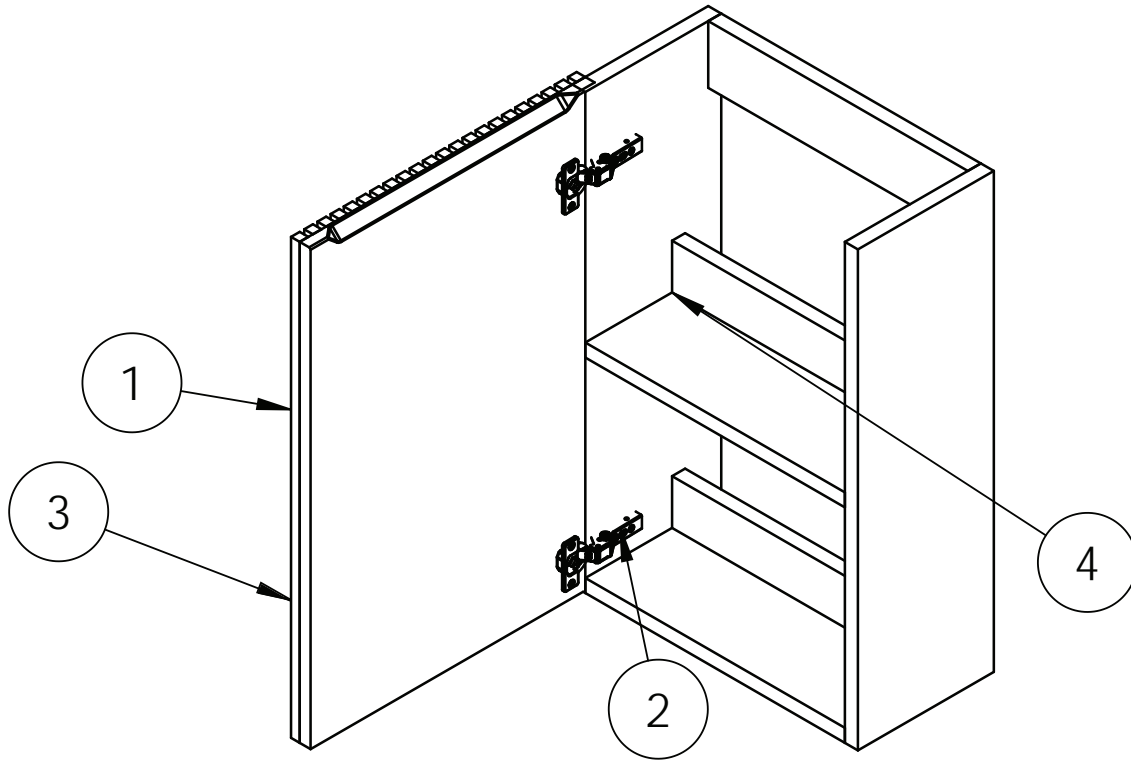

PRODUCT DATA SHEET

PRODUCT CODE

LM4000WHDMOAN

RANGE

Limit

DESCRIPTION

Limit 400mm Cloakroom Wall Hung Door Unit Modern Oak

CATEGORY	Furniture
WARRANTY DETAILS	10 Years
COLOUR	Modern Oak
FINISH APPLICATION	Melamine
PRIMARY MATERIAL	MFC
SECONDARY MATERIAL	MDF
INSTALL TYPE	Wall Mounted
PRODUCT WIDTH MM	395
PRODUCT HEIGHT MM	600
PRODUCT DEPTH MM	218
PRODUCT NET WEIGHT KG	9,5
STANDARDS	No

COLOUR CODE / REFERENCE	H3131 ST12
DRAWER BOX	0
DRAWER RUNNERS	0
WALL HANGERS	YES
ADJUSTABLE FEET	No
DRAWER OPERATION	No

TECHNICAL DIMENSIONS

Dimensions in mm unless otherwise specified.

Tolerances (per material type) apply.

SPARES LIST

Only the parts labelled are available as spares.

NUMBER	PART CODE	DESCRIPTION
1	DF_LM4000WHDSTAN	Limit 400mm WH Cloakroom Door Front Steelwood
	DF_LM4000WHDMOAN	Limit 400mm WH Cloakroom Door Front Modern Oak
	DF_LM4000WHDRWAN	Limit 400mm WH Cloakroom Door Front Royal Walnut
	DF_LM4000WHDWSAN	Limit 400mm WH Cloakroom Door Front Warm Stone
2	LIMITHINGE	Limit Door Hinges
3	LIMITPUSHOPEN	Limit Push to Open Mechanism
4	LIMITPINS	Limit Shelf Pins