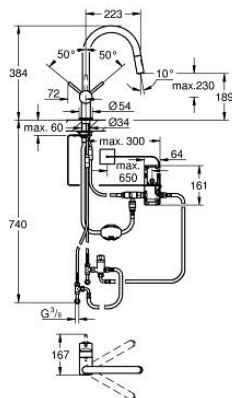

## 31 358 002 MINTA TOUCH ELECTRONIC SINGLE-LEVER SINK MIXER 1/2"

### PRODUCT DESCRIPTION

- Colour: Chrome
- C-spout
- monobloc installation
- Touch: activation of water via skin contact
- battery supply 6 V lithium-battery, type CR-P2
- CE approved
- solenoid valve
- fixed value mixing valve
- automatically stops after 60 sec. (factory set)
- type of protection IP 44
- GROHE Long-Life finish
- GROHE SilkMove 46 mm ceramic cartridge
- pull-out dual spray
- diverter: laminar spray/SpeedClean shower jet
- swivel tubular spout
- swivel area 360°
- protected against backflow
- flexible connection hoses
- rapid installation system
- maximum flow rate (at 3 bar): 9 l/min

### SPARE PARTS, June 2024 – now

- 1: Lever (Spare part-nr. 46015000)
- 2: Shield for cross handle (Spare part-nr. 46025000)
- 3: Cartridge (Spare part-nr. 46048000)
- 4: Hand shower (Spare part-nr. 48416000)
- 4.1: Non-return valve (Spare part-nr. 08565000)
- 4.2: Flow straightener (Spare part-nr. 48347000)
- 5: Hose for sink mixer with pull-out dual spray or mousseur (Spare part-nr. 48293000)
- 6: Shank mounting kit (Spare part-nr. 46345000)
- 7: Support plate (Spare part-nr. 05334000)
- 8: Non-return valve (Spare part-nr. 08565000)
- 9: Solenoid valve (Spare part-nr. 48213000)
- 9.1: Non-return valve (Spare part-nr. 08565000)
- 9.2: Strainer (Spare part-nr. 42395000)
- 10: Control unit (Spare part-nr. 48214000)
- 11: Battery (Spare part-nr. 42886000)
- 12: Quick coupling (Spare part-nr. 46338000)