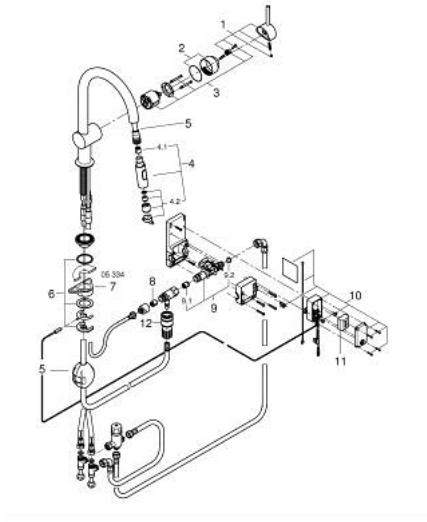

## 31 358 002 MINTA TOUCH ELECTRONIC SINGLE-LEVER SINK MIXER 1/2"

### PRODUCT DESCRIPTION

- Colour: Chrome
- C-spout
- monobloc installation
- Touch: activation of water via skin contact
- battery supply 6 V lithium-battery, type CR-P2
- CE approved
- solenoid valve
- fixed value mixing valve
- automatically stops after 60 sec. (factory set)
- type of protection IP 44
- GROHE Long-Life finish
- GROHE SilkMove 46 mm ceramic cartridge
- pull-out dual spray
- diverter: laminar spray/SpeedClean shower jet
- swivel tubular spout
- swivel area 360°
- protected against backflow
- flexible connection hoses
- rapid installation system
- maximum flow rate (at 3 bar): 9 l/min

### SPARE PARTS, June 2024 – now

- 1: Lever (Spare part-nr. 46015000)
- 2: Shield for cross handle (Spare part-nr. 46025000)
- 3: Cartridge (Spare part-nr. 46048000)
- 4: Hand shower (Spare part-nr. 48416000)
- 4.1: Non-return valve (Spare part-nr. 08565000)
- 4.2: Flow straightener (Spare part-nr. 48347000)
- 5: Hose for sink mixer with pull-out dual spray or mousseur (Spare part-nr. 48293000)
- 6: Shank mounting kit (Spare part-nr. 46345000)
- 7: Support plate (Spare part-nr. 05334000)
- 8: Non-return valve (Spare part-nr. 08565000)
- 9: Solenoid valve (Spare part-nr. 48213000)
- 9.1: Non-return valve (Spare part-nr. 08565000)
- 9.2: Strainer (Spare part-nr. 42395000)
- 10: Control unit (Spare part-nr. 48214000)
- 11: Battery (Spare part-nr. 42886000)
- 12: Quick coupling (Spare part-nr. 46338000)