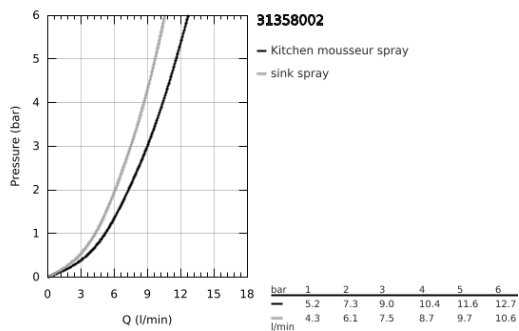

## 31 358 002 MINTA TOUCH ELECTRONIC SINGLE-LEVER SINK MIXER 1/2"

### PRODUCT DESCRIPTION

- Colour: Chrome
- C-spout
- monobloc installation
- Touch: activation of water via skin contact
- battery supply 6 V lithium-battery, type CR-P2
- CE approved
- solenoid valve
- fixed value mixing valve
- automatically stops after 60 sec. (factory set)
- type of protection IP 44
- GROHE Long-Life finish
- GROHE SilkMove 46 mm ceramic cartridge
- pull-out dual spray
- diverter: laminar spray/SpeedClean shower jet
- swivel tubular spout
- swivel area 360°
- protected against backflow
- flexible connection hoses
- rapid installation system
- maximum flow rate (at 3 bar): 9 l/min