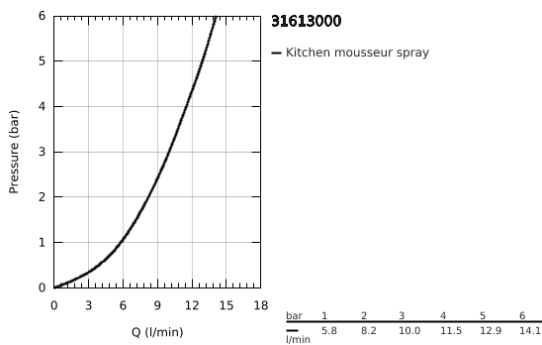

31 613 000 MINTA SMARTCONTROL SINK MIXER WITH SMARTCONTROL

PRODUCT DESCRIPTION

- Colour: Chrome
- monobloc installation
- GROHE Long-Life finish
- pull-out spray with laminar
- metal spray
- GROHE Magnetic Docking guarantees easy retraction and smooth docking of the spray head back to the starting position
- GROHE SmartControl push for ON-OFF, turn for volume adjustment from water saving eco mode to Full Flow
- temperature adjustment by turning of mixing valve on body
- swivel tubular spout
- swivel area 140°
- protected against backflow

- flexible connection hoses
- metal fixation set
- Lead and Nickel Free Inner Water Ways
- maximum flow rate (at 3 bar): 10 l/min

31 613 000 MINTA SMARTCONTROL SINK MIXER WITH SMARTCONTROL

SPARE PARTS, June 2022 – now