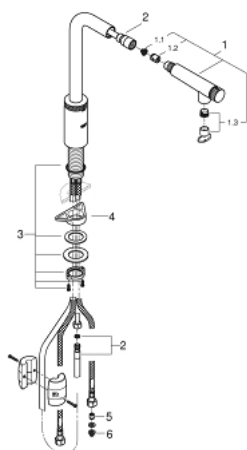

31 613 000 MINTA SMARTCONTROL SINK MIXER WITH SMARTCONTROL

PRODUCT DESCRIPTION

- Colour: Chrome
- monobloc installation
- GROHE Long-Life finish
- pull-out spray with laminar
- metal spray
- GROHE Magnetic Docking guarantees easy retraction and smooth docking of the spray head back to the starting position
- GROHE SmartControl push for ON-OFF, turn for volume adjustment from water saving eco mode to Full Flow
- temperature adjustment by turning of mixing valve on body
- swivel tubular spout
- swivel area 140°
- protected against backflow

- flexible connection hoses
- metal fixation set
- Lead and Nickel Free Inner Water Ways
- maximum flow rate (at 3 bar): 10 l/min

31 613 000 MINTA SMARTCONTROL SINK MIXER WITH SMARTCONTROL

SPARE PARTS, June 2022 – now

- 1: Hand shower (Spare part-nr. 48487000)
- 1.1: Strainer (Spare part-nr. 0676800M)
- 1.2: Non-return valve (Spare part-nr. 08565000)
- 1.3: Flow control set (Spare part-nr. 48470000)
- 2: Shower hose (Spare part-nr. 48488000)
- 3: Shank fastening assembly (Spare part-nr. 48384000)
- 4: Support plate (Spare part-nr. 05334000)
- 5: Non-return valve (Spare part-nr. 45881000)
- 6: Strainer (Spare part-nr. 0676800M)