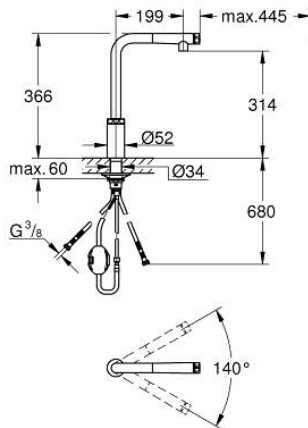

31 613 000 MINTA SMARTCONTROL SINK MIXER WITH SMARTCONTROL

PRODUCT DESCRIPTION

- Colour: Chrome
- monobloc installation
- GROHE Long-Life finish
- pull-out spray with laminar
- metal spray
- GROHE Magnetic Docking guarantees easy retraction and smooth docking of the spray head back to the starting position
- GROHE SmartControl push for ON-OFF, turn for volume adjustment from water saving eco mode to Full Flow
- temperature adjustment by turning of mixing valve on body
- swivel tubular spout
- swivel area 140°
- protected against backflow

- flexible connection hoses
- metal fixation set
- Lead and Nickel Free Inner Water Ways
- maximum flow rate (at 3 bar): 10 l/min

31 613 000 MINTA SMARTCONTROL SINK MIXER WITH SMARTCONTROL

SPARE PARTS, June 2022 – now

- 1: Hand shower (Spare part-nr. 48487000)
- 1.1: Strainer (Spare part-nr. 0676800M)
- 1.2: Non-return valve (Spare part-nr. 08565000)
- 1.3: Flow control set (Spare part-nr. 48470000)
- 2: Shower hose (Spare part-nr. 48488000)
- 3: Shank fastening assembly (Spare part-nr. 48384000)
- 4: Support plate (Spare part-nr. 05334000)
- 5: Non-return valve (Spare part-nr. 45881000)
- 6: Strainer (Spare part-nr. 0676800M)