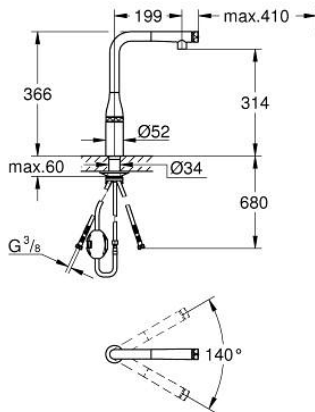

31 615 DC0 ESSENCE SMARTCONTROL SINK MIXER WITH SMARTCONTROL

PRODUCT DESCRIPTION

- Colour: supersteel
- monobloc installation
- GROHE Long-Life finish
- pull-out spray with laminar
- metal spray
- GROHE Magnetic Docking guarantees easy retraction and smooth docking of the spray head back to the starting position
- GROHE SmartControl push for ON-OFF, turn for volume adjustment from water saving eco mode to Full Flow
- temperature adjustment by turning of mixing valve on body
- swivel tubular spout
- swivel area 140°
- protected against backflow
- flexible connection hoses
- metal fixation set
- Lead and Nickel Free Inner Water Ways
- maximum flow rate (at 3 bar): 10 l/min

31 615 DC0 ESSENCE SMARTCONTROL SINK MIXER WITH SMARTCONTROL

SPARE PARTS, July 2018 – September 2020

1: Hand shower (Spare part-nr. 48487DC0)

1.1: Strainer (Spare part-nr. 0676800M)

1.2: Non-return valve (Spare part-nr. 08565000)

1.3: Flow control set (Spare part-nr. 48470000)

2: Shower hose (Spare part-nr. 48488000)

3: Shank fastening assembly (Spare part-nr. 48384000)

4: Support plate (Spare part-nr. 05334000)

5: Non-return valve (Spare part-nr. 45881000)

6: Strainer (Spare part-nr. 0676800M)