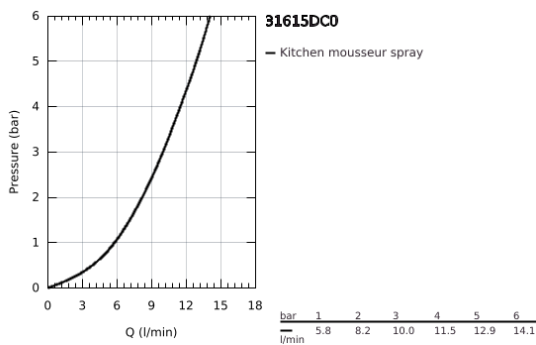

31 615 DC0 ESSENCE SMARTCONTROL SINK MIXER WITH SMARTCONTROL

PRODUCT DESCRIPTION

- Colour: supersteel
- monobloc installation
- GROHE Long-Life finish
- pull-out spray with laminar
- metal spray
- GROHE Magnetic Docking guarantees easy retraction and smooth docking of the spray head back to the starting position
- GROHE SmartControl push for ON-OFF, turn for volume adjustment from water saving eco mode to Full Flow
- temperature adjustment by turning of mixing valve on body
- swivel tubular spout
- swivel area 140°
- protected against backflow
- flexible connection hoses
- metal fixation set
- Lead and Nickel Free Inner Water Ways
- maximum flow rate (at 3 bar): 10 l/min

31 615 DC0 ESSENCE SMARTCONTROL SINK MIXER WITH SMARTCONTROL

SPARE PARTS, July 2018 – September 2020

1: Hand shower (Spare part-nr. 48487DC0)

1.1: Strainer (Spare part-nr. 0676800M)

1.2: Non-return valve (Spare part-nr. 08565000)