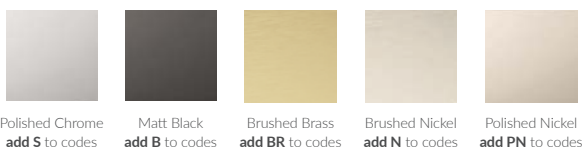

Hinged Door

with Hinged In-line Panel
for Alcove Fitting

TOTAL HEIGHT
2000
Millimetres

GLASS THICKNESS
10
Millimetres

GLASS THICKNESS
8
Millimetres

REVERSIBLE

GLASS PROTECTION
ULTRA CARE
BY ROMAN

TRULIFE
LIFETIME GUARANTEE

1200 Alcove Fitting - Polished Chrome
8mm Door and In-Line Panel: KL2HD13S and KL2H1213S
Infinity Slate Tray: IGS129W Shower Basket: RSB03

+ Technical Information

Glass Thickness: 8mm, 10mm **Width:** 1000, 1200mm
Glass Type: Clear **Opening:** Outward, Inward
Total Height: 2000mm **Handing:** Reversible

+ Colour options for hardware

Hinged Door

Inward or Outward

PVC Seals System

Fully Reversible

Toughened Glass

+ Features & Benefits

- Hinged from In-Line Panel
- New clear and minimal seals
- New minimal easy fix wall profile system
- Integrated 'tray or floor' Water Safe System
- Designed for installation to straight vertical walls
- Optional brace bar included