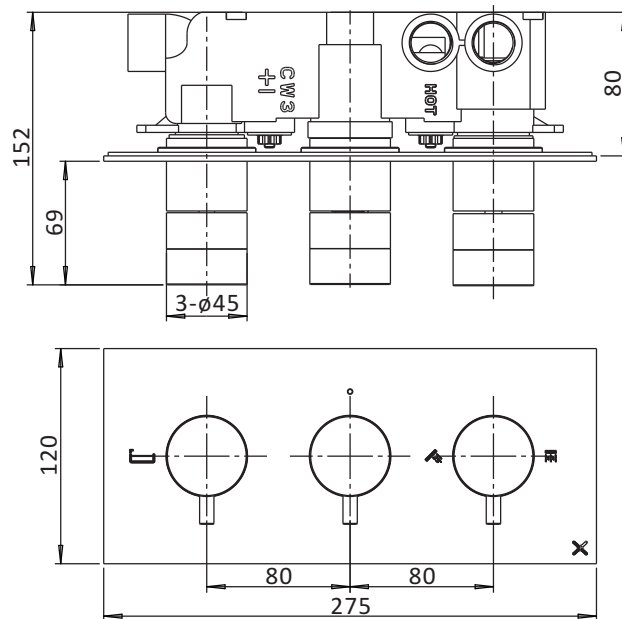

CATEGORY	Brassware
WARRANTY DETAILS	15 Years
COLOUR	Brushed Bronze
FINISH APPLICATION	PVD
PRIMARY MATERIAL	Brass
INSTALL TYPE	Wall Mounted
PRODUCT WIDTH MM	275
PRODUCT LENGTH MM	120
PRODUCT NET WEIGHT KG	2.4

NUMBER OF OUTLETS	3
WASTE INCLUDED	No
ANTI-SCALD	No
ENERGY SAVING	No
SHOWER HOSE & HANDSET ARE INCLUDED	No

PRESSURE (BAR)	0.2	0.5	1	2	3	4	5
PRIMARY FLOWRATE							
HANDSET FLOWRATE							
MASSAGE FLOW RATE							
AIR FLOW RATE							
WIRE FLOW RATE							
WATERFALL FLOW RATE							
MIST FLOW RATE							
HANDSPRAY FLOW RATE							

TECHNICAL DIMENSIONS

Dimensions in mm unless otherwise specified.

Tolerances (per material type) apply.

SPARES LIST

Only the parts labelled are available as spares.

SPARES AVAILABLE UPON REQUEST