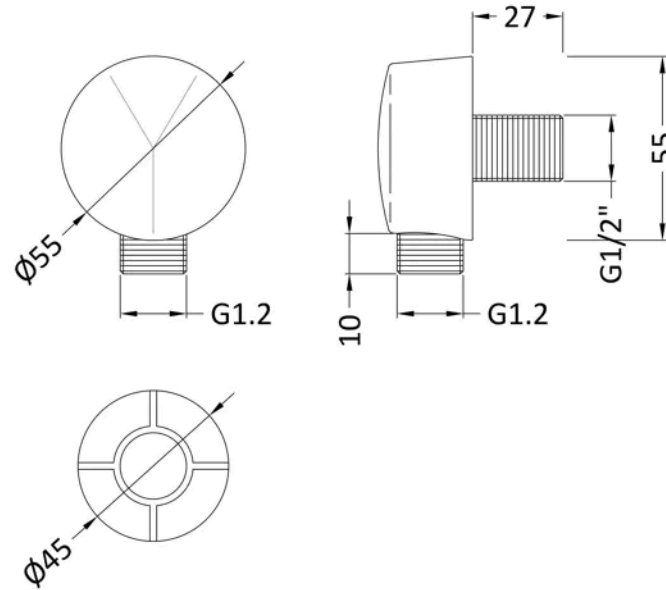

Sales Code: JTY034

Barcode: 5055369034819

Brand: nuie

Description: nuie Chrome Shower Slide Rail Kit

Product Dimensions

Product	595 x 168 x 71mm (H x W x D)
Packaged	70 x 110 x 560mm (H x W x D)
Nett Weight	0.68 kg
Packaged Weight	0.68 kg

Packaging Details

Label Size (mm)	50 x 100
Label Colour	White
Label Qty	2.0000

Product Details

Country of Origin	China
Product Material	Brass Abs
Control Type	Not Applicable
WRAS Approved	No
Colour/Finish	Chrome
Mount Type	Surface/Wall
Style	Contemporary
Easy Clean	Yes
TMV2 Approved	No
TMV3 Approved	No
Handset Included	Yes
Head Included	No
Hose Included	Yes
Hose Length	1500 mm
Min Operating Pressure	0.1 Bar
Minimum Operation Pressure	0 Bar
No. Outlets	1.0000
Outlet Elbow Supplied	No

Sales Code: A3203

Barcode: 5055146110200

Brand: nuie

Description: nuie Chrome Outlet Elbow

Product Dimensions

Product	53 x 53 x 26mm (H x W x D)
Packaged	55 x 55 x 80mm (H x W x D)
Outer Box	250 x 300 x 420mm (H x W x D)
Nett Weight	0.2 kg
Packaged Weight	0.2 kg

Packaging Details

Label Size (mm)	50 x 100
Label Colour	White
Label Qty	2.0000

Product Details

Country of Origin	China
Product Material	Abs
Colour/Finish	Chrome
Style	Contemporary