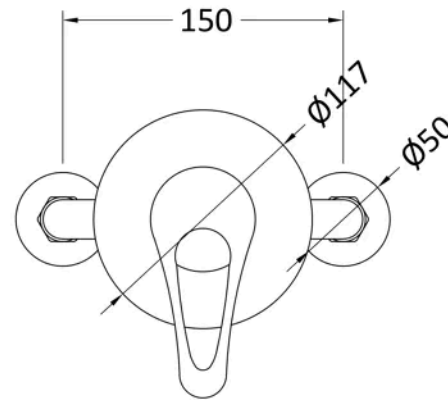

Sales Code: A3200

Barcode: 5055146103196

Brand: nuie

Description: nuie Chrome Round Concealed Or Exposed Shower Valve

Product Dimensions

Product	117 x 150 x 155mm (H x W x D)
Packaged	135 x 120 x 205mm (H x W x D)
Outer Box	285 x 215 x 500mm (H x W x D)
Nett Weight	1.72 kg
Packaged Weight	1.72 kg

Packaging Details

Label Size (mm)	50 x 100
Label Colour	White
Label Qty	2.0000

Product Details

Country of Origin	China
Product Material	Brass
Control Type	Manual
WRAS Approved	No
Valve/Cartridge Type	Single Lever Cartridge
Colour/Finish	Chrome
Mount Type	Surface/Wall
Style	Contemporary
Handle Type	Lever
TMV2 Approved	No
TMV3 Approved	No
Pipe Centres	150
Handset Included	No
Head Included	No
Min Operating Pressure	0.2 Bar
Minimum Operation Pressure	0 Bar
No. Outlets	1.0000
Outlet Elbow Supplied	No
Valve / Cartridge Type	Single Lever Cartridge

Packaging Details

Label Size (mm)	50 x 100
Label Colour	White
Label Qty	2.0000

Product Details

Country of Origin	China
Product Material	Brass Abs
Control Type	Not Applicable
WRAS Approved	No
Colour/Finish	Chrome
Mount Type	Surface/Wall
Style	Contemporary
Easy Clean	Yes
TMV2 Approved	No
TMV3 Approved	No
Handset Included	Yes
Head Included	No
Hose Included	Yes
Hose Length	1500 mm
Min Operating Pressure	0.1 Bar
Minimum Operation Pressure	0 Bar
No. Outlets	1.0000
Outlet Elbow Supplied	No

Packaging Details

Label Size (mm)	50 x 100
Label Colour	White
Label Qty	2.0000

Product Details

Country of Origin	China
Product Material	Abs
Colour/Finish	Chrome
Style	Contemporary