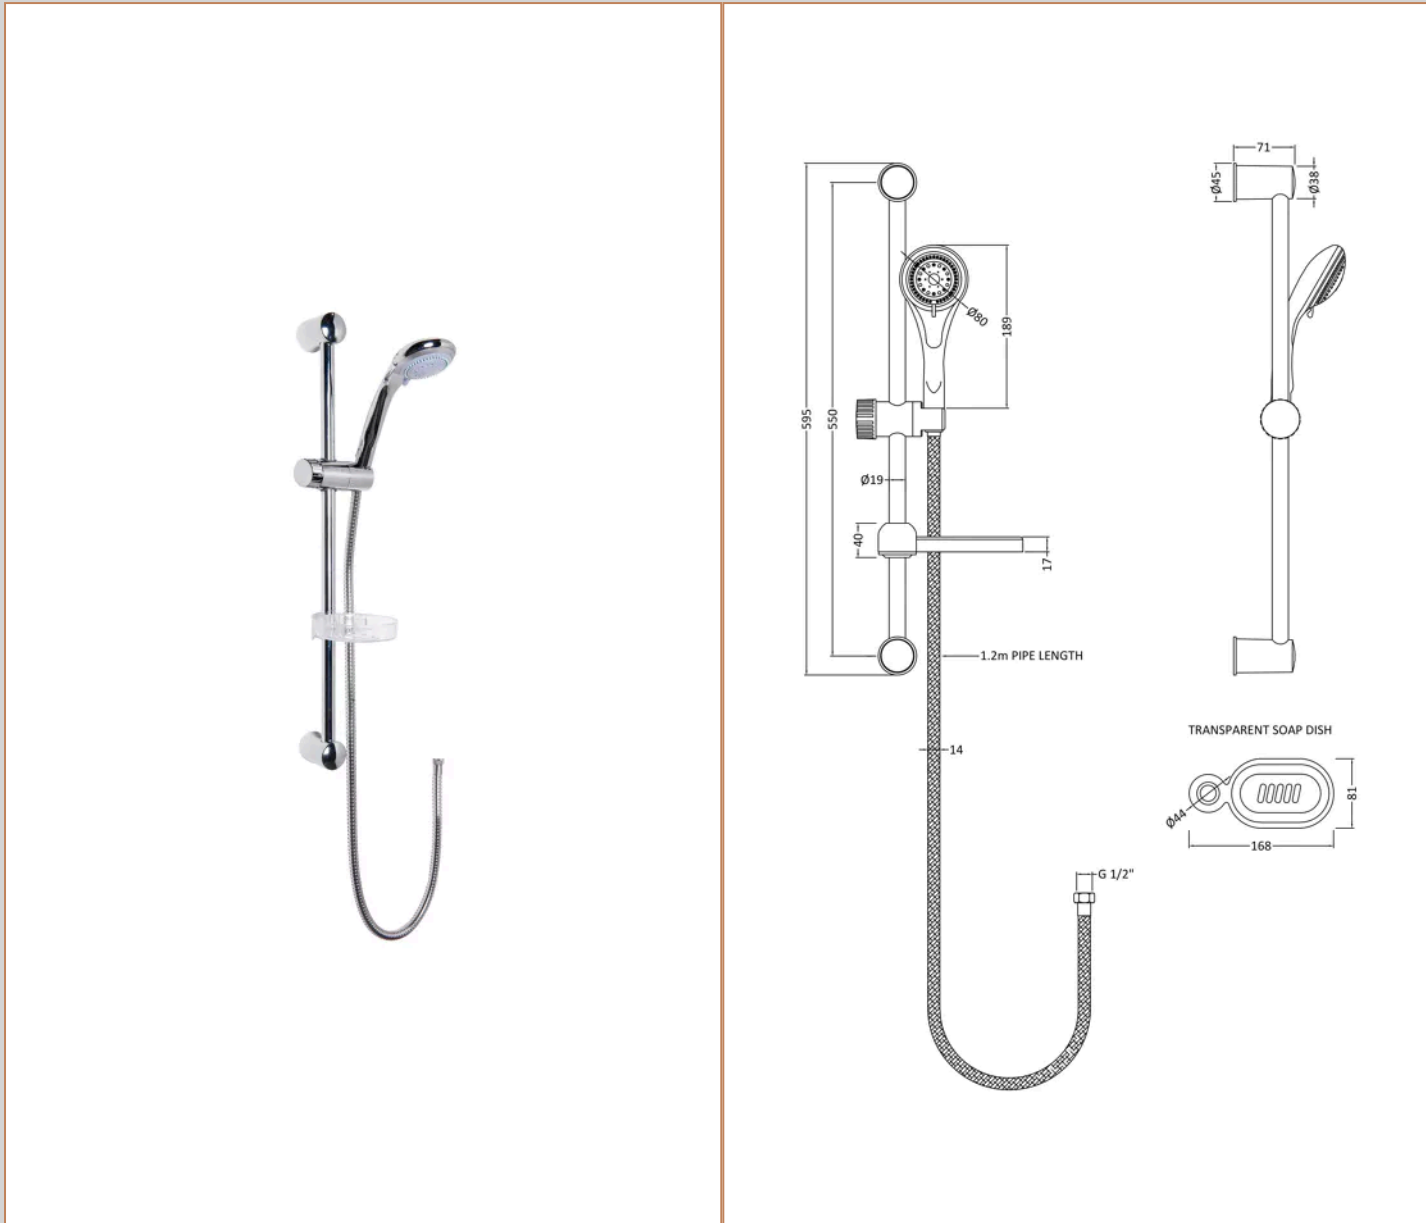

Sales Code: JTY034

Barcode: 5055369034819

Brand: nuie

Description: nuie Chrome Shower Slide Rail Kit

Product Dimensions

Product	595 x 168 x 71mm (H x W x D)
Packaged	70 x 110 x 560mm (H x W x D)
Nett Weight	0.68 kg
Packaged Weight	0.68 kg

Packaging Details

Label Size (mm)	50 x 100
Label Colour	White
Label Qty	2.0000

Product Details

Country of Origin	China
Product Material	Brass Abs
Control Type	Not Applicable
WRAS Approved	No
Colour/Finish	Chrome
Mount Type	Surface/Wall
Style	Contemporary
Easy Clean	Yes
TMV2 Approved	No
TMV3 Approved	No
Handset Included	Yes
Head Included	No
Hose Included	Yes
Hose Length	1500 mm
Min Operating Pressure	0.1 Bar
Minimum Operation Pressure	0 Bar
No. Outlets	1.0000
Outlet Elbow Supplied	No