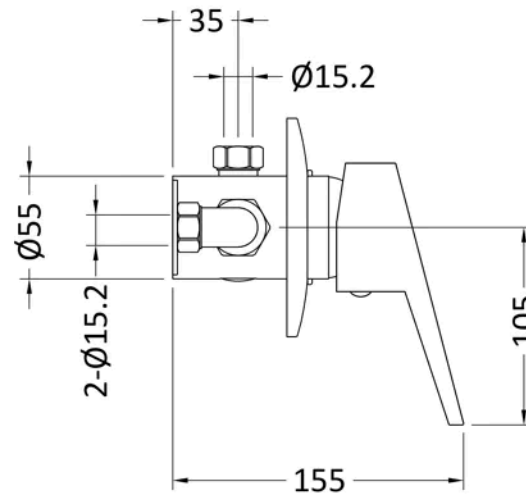

Sales Code: A3200

Barcode: 5055146103196

Brand: nuie

Description: nuie Chrome Round Concealed Or Exposed Shower Valve

Product Dimensions

Product	117 x 150 x 155mm (H x W x D)
Packaged	135 x 120 x 205mm (H x W x D)
Outer Box	285 x 215 x 500mm (H x W x D)
Nett Weight	1.72 kg
Packaged Weight	1.72 kg

Packaging Details

Label Size (mm)	50 x 100
Label Colour	White
Label Qty	2.0000

Product Details

Country of Origin	China
Product Material	Brass
Control Type	Manual
WRAS Approved	No
Valve/Cartridge Type	Single Lever Cartridge
Colour/Finish	Chrome
Mount Type	Surface/Wall
Style	Contemporary
Handle Type	Lever
TMV2 Approved	No
TMV3 Approved	No
Pipe Centres	150
Handset Included	No
Head Included	No
Min Operating Pressure	0.2 Bar
Minimum Operation Pressure	0 Bar
No. Outlets	1.0000
Outlet Elbow Supplied	No
Valve / Cartridge Type	Single Lever Cartridge

Packaging Details

Label Size (mm)	50 x 100
Label Colour	White
Label Qty	2.0000

Product Details

Country of Origin	China
Product Material	Brass Abs
Control Type	Not Applicable
WRAS Approved	No
Colour/Finish	Chrome
Mount Type	Surface/Wall
Style	Contemporary
Easy Clean	Yes
TMV2 Approved	No
TMV3 Approved	No
Handset Included	Yes
Head Included	No
Hose Included	Yes
Hose Length	1500 mm
Min Operating Pressure	0.1 Bar
Minimum Operation Pressure	0 Bar
No. Outlets	1.0000
Outlet Elbow Supplied	No

Packaging Details

Label Size (mm)	50 x 100
Label Colour	White
Label Qty	2.0000

Product Details

Country of Origin	China
Product Material	Abs
Colour/Finish	Chrome
Style	Contemporary