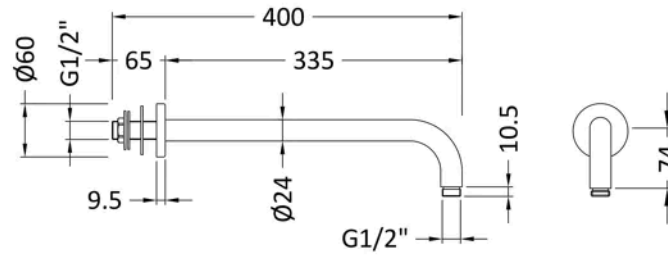

Packaging Details

Label Size (mm)	50 x 100
Label Colour	White
Label Qty	2.0000

Product Details

Country of Origin	China
Product Material	Brass
Control Type	Manual
WRAS Approved	No
Valve/Cartridge Type	Single Lever Cartridge
Colour/Finish	Chrome
Mount Type	Surface/Wall
Style	Contemporary
Handle Type	Lever
TMV2 Approved	No
TMV3 Approved	No
Pipe Centres	150
Handset Included	No
Head Included	No
Min Operating Pressure	0.2 Bar
Minimum Operation Pressure	0 Bar
No. Outlets	1.0000
Outlet Elbow Supplied	No
Valve / Cartridge Type	Single Lever Cartridge

Sales Code: ARM01

Barcode: 5055146185604

Brand: nuie

Description: nuie Chrome Wall-Mounted Shower Arm

Product Dimensions

Product	104 x 62 x 395mm (H x W x D)
Packaged	420 x 38 x 102mm (H x W x D)
Outer Box	385 x 220 x 430mm (H x W x D)
Nett Weight	0.32 kg
Packaged Weight	0.5 kg

Packaging Details

Label Size (mm)	50 x 100
Label Colour	White
Label Qty	2.0000

Product Details

Country of Origin	China
Product Material	Brass
Colour/Finish	Chrome
Style	Contemporary

Sales Code: A3082

Barcode: 5055146179887

Brand: nuie

Description: nuie Chrome Fixed Shower Head

Product Dimensions

Product	56 x 200 x 200mm (H x W x D)
Packaged	210 x 100 x 210mm (H x W x D)
Outer Box	430 x 500 x 230mm (H x W x D)
Nett Weight	0.92 kg
Packaged Weight	0.92 kg