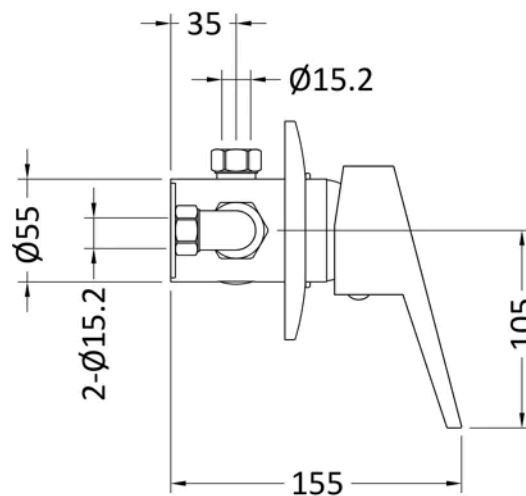

Sales Code: A3200

Barcode: 5055146103196

Brand: nuie

Description: nuie Chrome Round Concealed Or Exposed Shower Valve

Product Dimensions

Product	117 x 150 x 155mm (H x W x D)
Packaged	135 x 120 x 205mm (H x W x D)
Outer Box	285 x 215 x 500mm (H x W x D)
Nett Weight	1.72 kg
Packaged Weight	1.72 kg

Sales Code: ARM01

Barcode: 5055146185604

Brand: nuie

Description: nuie Chrome Wall-Mounted Shower Arm

Product Dimensions

Product	104 x 62 x 395mm (H x W x D)
Packaged	420 x 38 x 102mm (H x W x D)
Outer Box	385 x 220 x 430mm (H x W x D)
Nett Weight	0.32 kg
Packaged Weight	0.5 kg

Packaging Details

Label Size (mm)	50 x 100
Label Colour	White
Label Qty	2.0000

Product Details

Country of Origin	China
Product Material	Brass
Colour/Finish	Chrome
Style	Contemporary

Sales Code: A3082

Barcode: 5055146179887

Brand: nuie

Description: nuie Chrome Fixed Shower Head

Product Dimensions

Product	56 x 200 x 200mm (H x W x D)
Packaged	210 x 100 x 210mm (H x W x D)
Outer Box	430 x 500 x 230mm (H x W x D)
Nett Weight	0.92 kg
Packaged Weight	0.92 kg