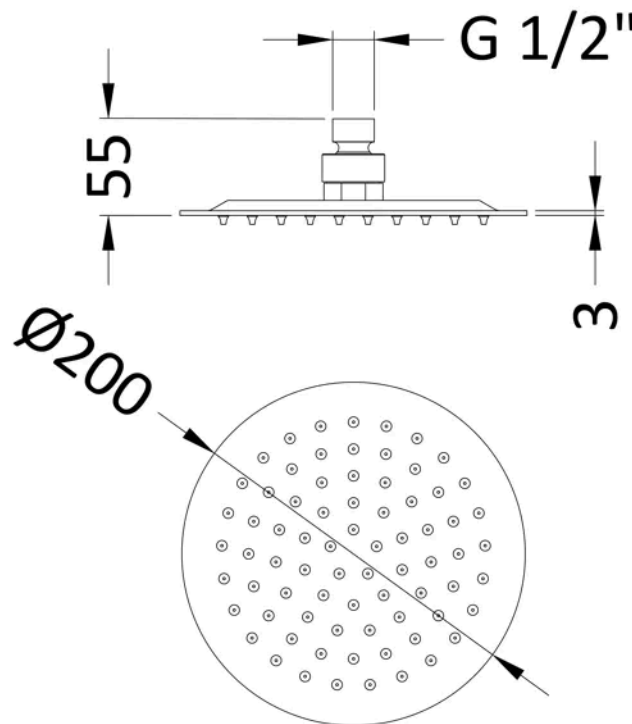

Sales Code: ARM01

Barcode: 5055146185604

Brand: nuie

Description: nuie Chrome Wall-Mounted Shower Arm

Product Dimensions

Product	104 x 62 x 395mm (H x W x D)
Packaged	420 x 38 x 102mm (H x W x D)
Outer Box	385 x 220 x 430mm (H x W x D)
Nett Weight	0.32 kg
Packaged Weight	0.5 kg

Packaging Details

Label Size (mm)	50 x 100
Label Colour	White
Label Qty	2.0000

Product Details

Country of Origin	China
Product Material	Brass
Colour/Finish	Chrome
Style	Contemporary

Sales Code: A3082

Barcode: 5055146179887

Brand: nuie

Description: nuie Chrome Fixed Shower Head

Product Dimensions

Product	56 x 200 x 200mm (H x W x D)
Packaged	210 x 100 x 210mm (H x W x D)
Outer Box	430 x 500 x 230mm (H x W x D)
Nett Weight	0.92 kg
Packaged Weight	0.92 kg

Packaging Details

Label Size (mm)	50 x 100
Label Colour	White
Label Qty	2.0000

Product Details

Country of Origin	China
Product Material	Stainless Steel
Control Type	Not Applicable
WRAS Approved	No
Colour/Finish	Chrome
Mount Type	Surface/Wall
Style	Contemporary
TMV2 Approved	No
TMV3 Approved	No
Handset Included	No
Head Included	Yes
Min Operating Pressure	0.5 Bar
Minimum Operation Pressure	1 Bar
No. Outlets	1.0000
Outlet Elbow Supplied	No