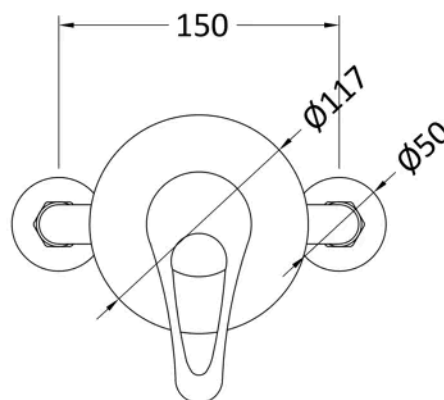

Sales Code: A3200

Barcode: 5055146103196

Brand: nuie

Description: nuie Chrome Round Concealed Or Exposed Shower Valve

Product Dimensions

Product	117 x 150 x 155mm (H x W x D)
Packaged	135 x 120 x 205mm (H x W x D)
Outer Box	285 x 215 x 500mm (H x W x D)
Nett Weight	1.72 kg
Packaged Weight	1.72 kg

Packaging Details

Label Size (mm)	50 x 100
Label Colour	White
Label Qty	2.0000

Product Details

Country of Origin	China
Product Material	Brass
Control Type	Manual
WRAS Approved	No
Valve/Cartridge Type	Single Lever Cartridge
Colour/Finish	Chrome
Mount Type	Surface/Wall
Style	Contemporary
Handle Type	Lever
TMV2 Approved	No
TMV3 Approved	No
Pipe Centres	150
Handset Included	No
Head Included	No
Min Operating Pressure	0.2 Bar
Minimum Operation Pressure	0 Bar
No. Outlets	1.0000
Outlet Elbow Supplied	No
Valve / Cartridge Type	Single Lever Cartridge

Packaging Details

Label Size (mm)	50 x 100
Label Colour	White
Label Qty	2.0000

Product Details

Country of Origin	China
Product Material	Brass
Colour/Finish	Chrome
Style	Contemporary

Sales Code: A3082

Barcode: 5055146179887

Brand: nuie

Description: nuie Chrome Fixed Shower Head

Product Dimensions

Product	56 x 200 x 200mm (H x W x D)
Packaged	210 x 100 x 210mm (H x W x D)
Outer Box	430 x 500 x 230mm (H x W x D)
Nett Weight	0.92 kg
Packaged Weight	0.92 kg