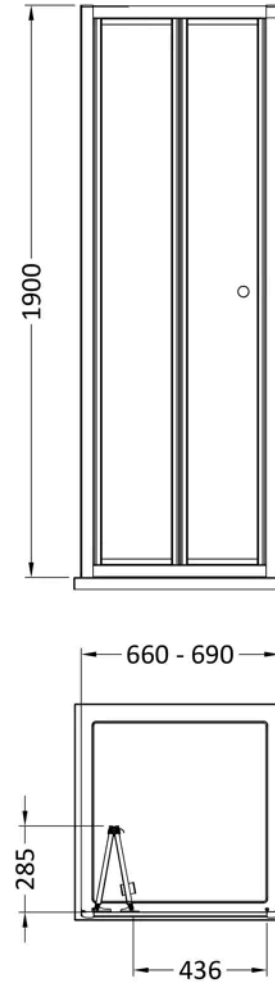

Sales Code: ENZET046

Barcode: 5056678467251

Brand: nuie

Description: nuie Rene 690mm Framed Chrome Bi-fold Door, Side Panel & Tray

Technical Drawing Not Available

Product Dimensions

Product	1900 x 690 x 39mm (H x W x D)
Nett Weight	53.38 kg
Packaged Weight	58.4 kg

Product Details

Country of Origin	China
Product Material	Acrylic Capped Abs Caco3 And Pu,Aluminium,Glass
Colour/Finish	Chrome
Style	Contemporary
Easy Clean	No
Adjustment Max	690
Adjustment Min	650
Ce Certified	Yes
Easy Fit	Yes
Enclosure Design	Framed
Entry Width	436 mm
Frame Finish	Chrome
Glass Thickness	4 mm
Handle Material	ABS
Handles Included	Yes
Raised Edge	Yes
Return Panel Included	No
Slip Resistant	No
Support Bar Included	No
Waste Included	No
Waste Shape	Round
Waste Size Required	90mm
Wheel Type	Captive and Fixed

Sales Code: SMBD7-E6

Barcode: 5056678433508

Brand: nuie

Description: nuie Rene 700mm Framed Chrome Bi-fold Shower Door

Product Dimensions

Product	1900 x 690 x 39mm (H x W x D)
Packaged	1955 x 695 x 85mm (H x W x D)
Nett Weight	19.6 kg
Packaged Weight	19.6 kg

Product Details

Country of Origin	China
Product Material	Aluminium
Colour/Finish	Chrome
Style	Contemporary
Handle Type	Knob
Fixings Included	Yes
Easy Clean	No
Adjustment Max	690
Adjustment Min	660
Ce Certified	Yes
Easy Fit	Yes
Enclosure Design	Framed
Entry Width	436 mm
Frame Finish	Chrome
Glass Thickness	4 mm
Handle Material	ABS
Handles Included	Yes
No. Doors	1
Wheel Type	Captive and Fixed