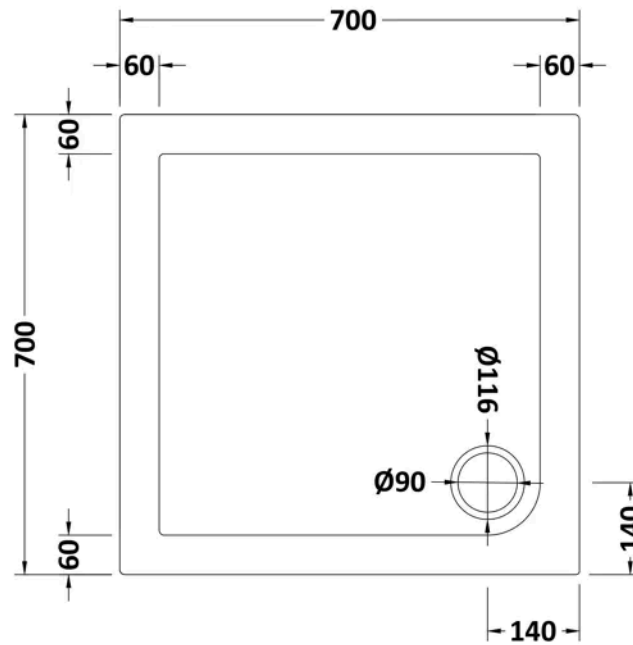

Product Details

Country of Origin	China
Product Material	Acrylic Capped Abs Caco3 And Pu,Aluminium,Glass
Colour/Finish	Chrome
Style	Contemporary
Easy Clean	No
Adjustment Max	690
Adjustment Min	650
Ce Certified	Yes
Easy Fit	Yes
Enclosure Design	Framed
Entry Width	436 mm
Frame Finish	Chrome
Glass Thickness	4 mm
Handle Material	ABS
Handles Included	Yes
Raised Edge	Yes
Return Panel Included	No
Slip Resistant	No
Support Bar Included	No
Waste Included	No
Waste Shape	Round
Waste Size Required	90mm
Wheel Type	Captive and Fixed

Sales Code: SMBD7-E6

Barcode: 5056678433508

Brand: nuie

Description: nuie Rene 700mm Framed Chrome Bi-fold Shower Door

Product Dimensions

Product	1900 x 690 x 39mm (H x W x D)
Packaged	1955 x 695 x 85mm (H x W x D)
Nett Weight	19.6 kg
Packaged Weight	19.6 kg

Sales Code: SMSP70-E6

Barcode: 5056678432341

Brand: nuie

Description: nuie Rene 700mm Semi-Frameless Chrome Side Panel

Product Dimensions

Product	1900 x 690 x 31mm (H x W x D)
Packaged	1962 x 690 x 60mm (H x W x D)
Nett Weight	20.2 kg
Packaged Weight	20.2 kg

Sales Code: NTP002

Barcode: 5055369045853

Brand: nuie

Description: 700 x 700mm Square Shower Tray

Product Dimensions

Product	40 x 700 x 700mm (H x W x L)
Packaged	80 x 740 x 740mm (H x W x D)
Nett Weight	17.5 kg
Packaged Weight	17.8 kg