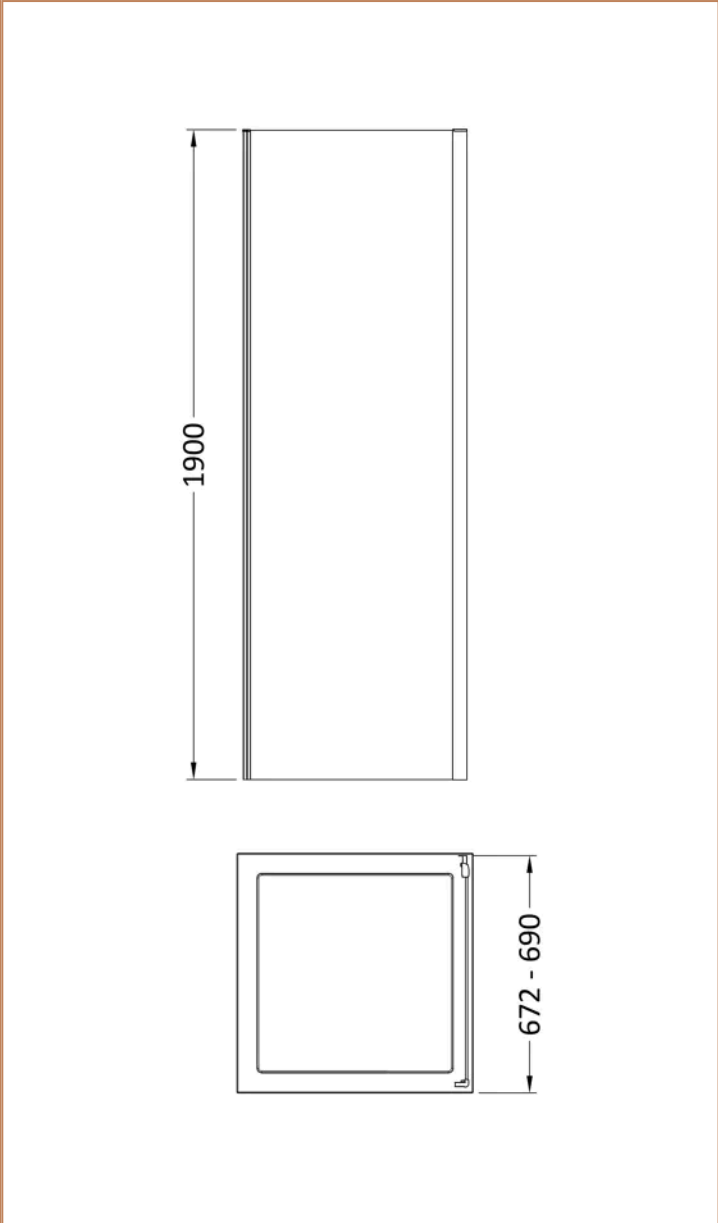

Sales Code: ENZET046

Barcode: 5056678467251

Brand: nuie

Description: nuie Rene 690mm Framed Chrome Bi-fold Door, Side Panel & Tray

Technical Drawing Not Available

Product Dimensions

Product	1900 x 690 x 39mm (H x W x D)
Nett Weight	53.38 kg
Packaged Weight	58.4 kg

Product Details

Country of Origin	China
Product Material	Acrylic Capped Abs Caco3 And Pu,Aluminium,Glass
Colour/Finish	Chrome
Style	Contemporary
Easy Clean	No
Adjustment Max	690
Adjustment Min	650
Ce Certified	Yes
Easy Fit	Yes
Enclosure Design	Framed
Entry Width	436 mm
Frame Finish	Chrome
Glass Thickness	4 mm
Handle Material	ABS
Handles Included	Yes
Raised Edge	Yes
Return Panel Included	No
Slip Resistant	No
Support Bar Included	No
Waste Included	No
Waste Shape	Round
Waste Size Required	90mm
Wheel Type	Captive and Fixed

Sales Code: SMBD7-E6

Barcode: 5056678433508

Brand: nuie

Description: nuie Rene 700mm Framed Chrome Bi-fold Shower Door

Product Dimensions

Product	1900 x 690 x 39mm (H x W x D)
Packaged	1955 x 695 x 85mm (H x W x D)
Nett Weight	19.6 kg
Packaged Weight	19.6 kg

Sales Code: SMSP70-E6

Barcode: 5056678432341

Brand: nuie

Description: nuie Rene 700mm Semi-Frameless Chrome Side Panel

Product Dimensions

Product	1900 x 690 x 31mm (H x W x D)
Packaged	1962 x 690 x 60mm (H x W x D)
Nett Weight	20.2 kg
Packaged Weight	20.2 kg