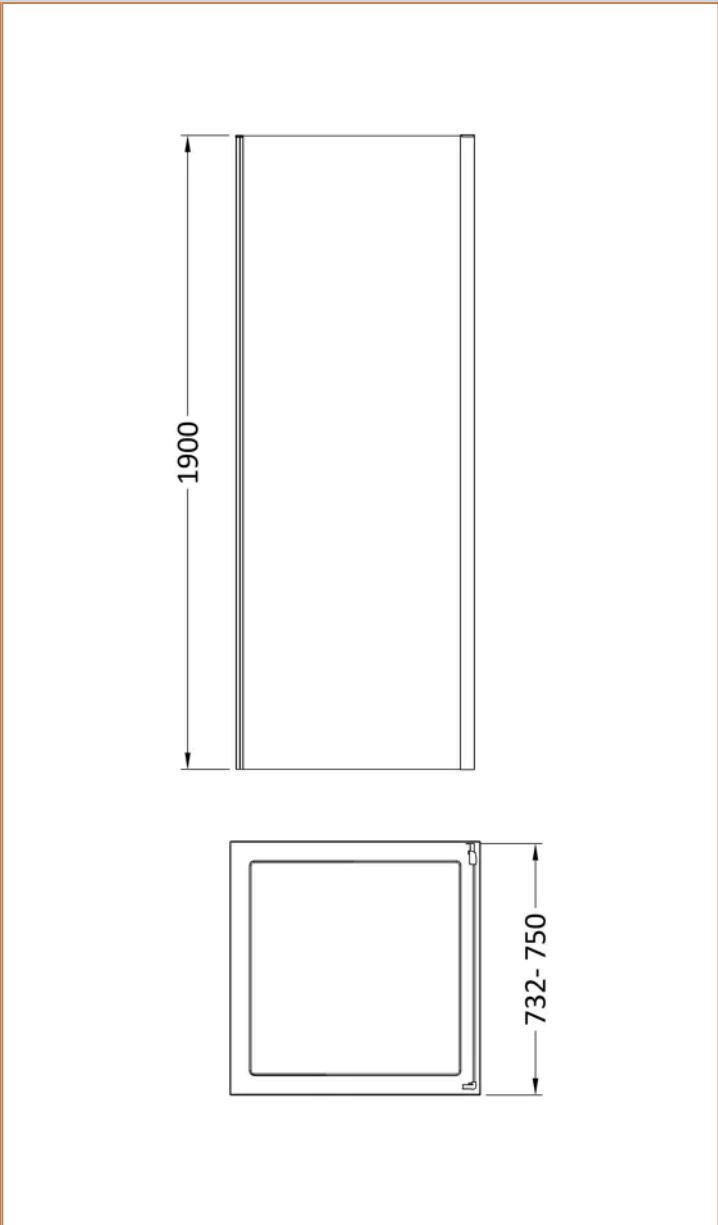

### Product Details

Country of Origin	China
Product Material	Acrylic Capped Abs Caco3 And Pu,Aluminium,Glass
Colour/Finish	Chrome
Style	Contemporary
Easy Clean	No
Adjustment Max	750
Adjustment Min	710
Ce Certified	Yes
Easy Fit	Yes
Enclosure Design	Framed
Entry Width	516 mm
Frame Finish	Chrome
Glass Thickness	4 mm
Handle Material	ABS
Handles Included	Yes
Raised Edge	Yes
Return Panel Included	No
Slip Resistant	No
Support Bar Included	No
Waste Included	No
Waste Shape	Round
Waste Size Required	90mm
Wheel Type	Captive and Fixed

### Product Dimensions

Product	1900 x 750 x 39mm (H x W x D)
Packaged	1955 x 755 x 85mm (H x W x D)
Nett Weight	22.8 kg
Packaged Weight	22.8 kg

### Product Details

Country of Origin	China
Product Material	Aluminium
Colour/Finish	Chrome
Style	Contemporary
Handle Type	Knob
Fixings Included	Yes
Easy Clean	No
Adjustment Max	750
Adjustment Min	710
Ce Certified	Yes
Easy Fit	Yes
Enclosure Design	Framed
Entry Width	516 mm
Frame Finish	Chrome
Glass Thickness	4 mm
Handle Material	ABS
Handles Included	Yes
No. Doors	1
Wheel Type	Captive and Fixed

**Sales Code:** SMSP76-E6

**Barcode:** 5056678432358

**Brand:** nuie

**Description:** nuie Rene 750mm Semi-Frameless Chrome Side Panel

**Product Dimensions**

Product	1900 x 750 x 31mm (H x W x D)
Packaged	1962 x 750 x 60mm (H x W x D)
Nett Weight	21.9 kg
Packaged Weight	21.9 kg