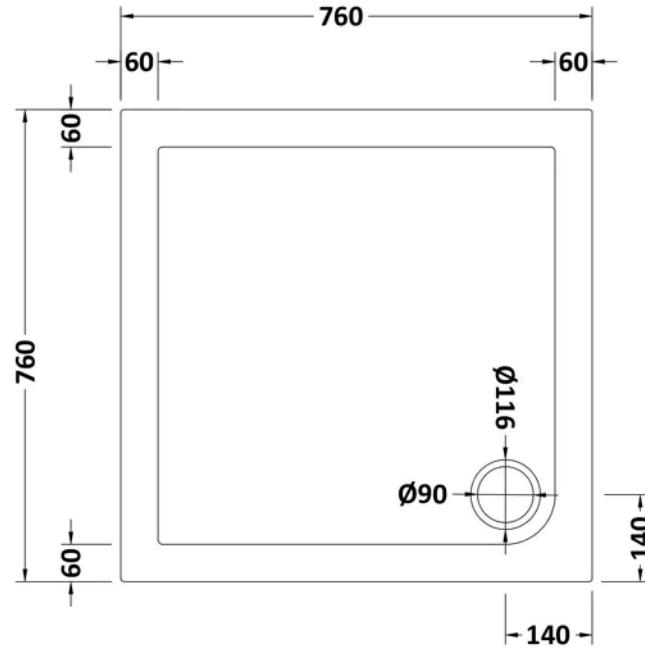

### Product Details

Country of Origin	China
Product Material	Acrylic Capped Abs Caco3 And Pu,Aluminium,Glass
Colour/Finish	Chrome
Style	Contemporary
Easy Clean	No
Adjustment Max	750
Adjustment Min	710
Ce Certified	Yes
Easy Fit	Yes
Enclosure Design	Framed
Entry Width	516 mm
Frame Finish	Chrome
Glass Thickness	4 mm
Handle Material	ABS
Handles Included	Yes
Raised Edge	Yes
Return Panel Included	No
Slip Resistant	No
Support Bar Included	No
Waste Included	No
Waste Shape	Round
Waste Size Required	90mm
Wheel Type	Captive and Fixed

### Product Dimensions

Product	1900 x 750 x 39mm (H x W x D)
Packaged	1955 x 755 x 85mm (H x W x D)
Nett Weight	22.8 kg
Packaged Weight	22.8 kg

**Sales Code:** SMSP76-E6

**Barcode:** 5056678432358

**Brand:** nuie

**Description:** nuie Rene 750mm Semi-Frameless Chrome Side Panel

**Product Dimensions**

Product	1900 x 750 x 31mm (H x W x D)
Packaged	1962 x 750 x 60mm (H x W x D)
Nett Weight	21.9 kg
Packaged Weight	21.9 kg

### Product Dimensions

Product	40 x 760 x 760mm (H x W x L)
Packaged	80 x 800 x 800mm (H x W x D)
Nett Weight	17.9 kg
Packaged Weight	18.2 kg