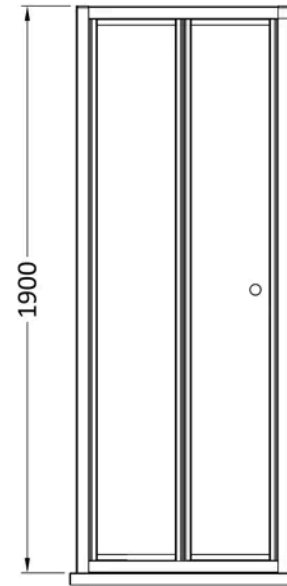

### Product Dimensions

Product	1900 x 750 x 39mm (H x W x D)
Nett Weight	60.18 kg
Packaged Weight	70.2 kg

### Product Details

Country of Origin	China
Product Material	Acrylic Capped Abs Caco3 And Pu,Aluminium,Glass
Colour/Finish	Chrome
Style	Contemporary
Easy Clean	No
Adjustment Max	750
Adjustment Min	710
Ce Certified	Yes
Easy Fit	Yes
Enclosure Design	Framed
Entry Width	516 mm
Frame Finish	Chrome
Glass Thickness	4 mm
Handle Material	ABS
Handles Included	Yes
Raised Edge	Yes
Return Panel Included	No
Slip Resistant	No
Support Bar Included	No
Waste Included	No
Waste Shape	Round
Waste Size Required	90mm
Wheel Type	Captive and Fixed

### Product Dimensions

Product	1900 x 750 x 39mm (H x W x D)
Packaged	1955 x 755 x 85mm (H x W x D)
Nett Weight	22.8 kg
Packaged Weight	22.8 kg

### Product Details

Country of Origin	China
Product Material	Aluminium
Colour/Finish	Chrome
Style	Contemporary
Handle Type	Knob
Fixings Included	Yes
Easy Clean	No
Adjustment Max	750
Adjustment Min	710
Ce Certified	Yes
Easy Fit	Yes
Enclosure Design	Framed
Entry Width	516 mm
Frame Finish	Chrome
Glass Thickness	4 mm
Handle Material	ABS
Handles Included	Yes
No. Doors	1
Wheel Type	Captive and Fixed