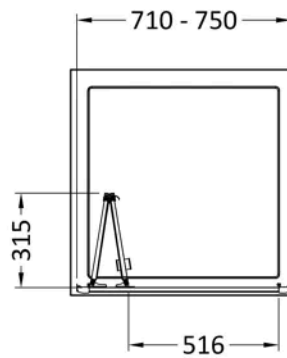

### Product Dimensions

Product	1900 x 750 x 39mm (H x W x D)
Nett Weight	60.18 kg
Packaged Weight	70.2 kg

### Product Details

Country of Origin	China
Product Material	Acrylic Capped Abs Caco3 And Pu,Aluminium,Glass
Colour/Finish	Chrome
Style	Contemporary
Easy Clean	No
Adjustment Max	750
Adjustment Min	710
Ce Certified	Yes
Easy Fit	Yes
Enclosure Design	Framed
Entry Width	516 mm
Frame Finish	Chrome
Glass Thickness	4 mm
Handle Material	ABS
Handles Included	Yes
Raised Edge	Yes
Return Panel Included	No
Slip Resistant	No
Support Bar Included	No
Waste Included	No
Waste Shape	Round
Waste Size Required	90mm
Wheel Type	Captive and Fixed

### Product Dimensions

Product	1900 x 750 x 39mm (H x W x D)
Packaged	1955 x 755 x 85mm (H x W x D)
Nett Weight	22.8 kg
Packaged Weight	22.8 kg

**Sales Code:** SMSP76-E6

**Barcode:** 5056678432358

**Brand:** nuie

**Description:** nuie Rene 750mm Semi-Frameless Chrome Side Panel

**Product Dimensions**

Product	1900 x 750 x 31mm (H x W x D)
Packaged	1962 x 750 x 60mm (H x W x D)
Nett Weight	21.9 kg
Packaged Weight	21.9 kg