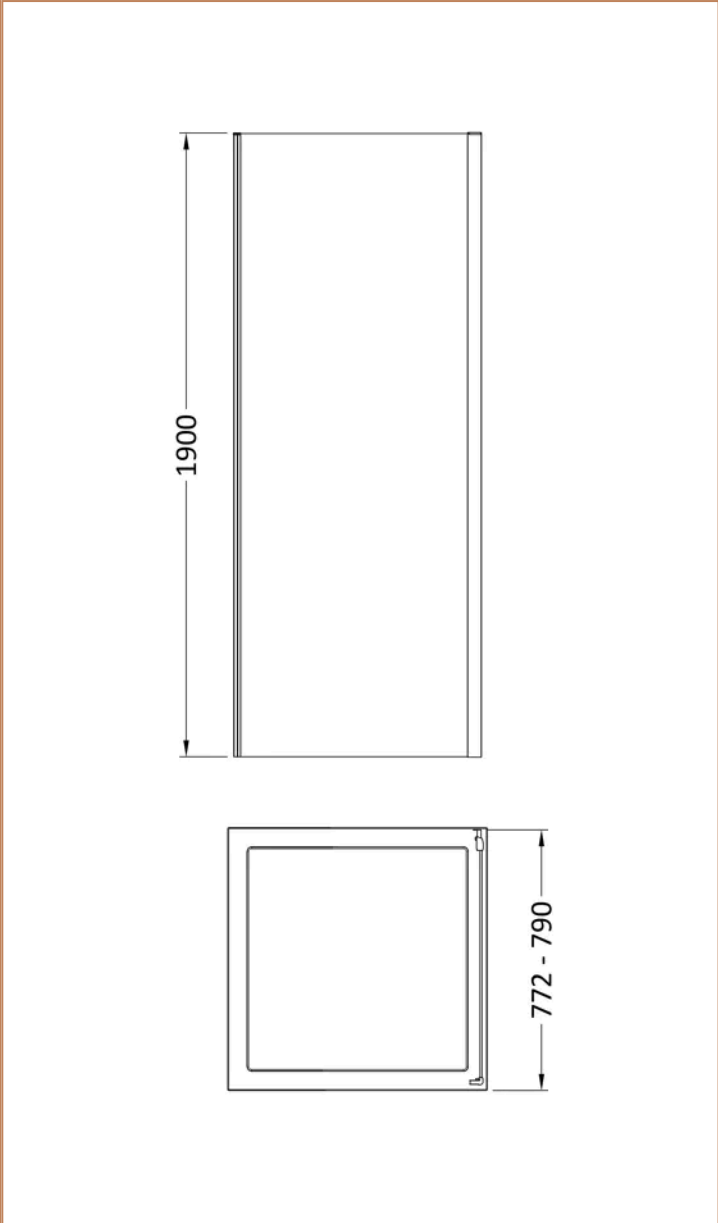

Product Details

Country of Origin	China
Product Material	Acrylic Capped Abs Caco3 And Pu,Aluminium,Glass
Colour/Finish	Chrome
Style	Contemporary
Easy Clean	No
Adjustment Max	790
Adjustment Min	750
Ce Certified	Yes
Easy Fit	Yes
Enclosure Design	Framed
Entry Width	536 mm
Frame Finish	Chrome
Glass Thickness	4 mm
Handle Material	ABS
Handles Included	Yes
Raised Edge	Yes
Return Panel Included	No
Slip Resistant	No
Support Bar Included	No
Waste Included	No
Waste Shape	Round
Waste Size Required	90mm
Wheel Type	Captive and Fixed

Sales Code: SMBD8-E6

Barcode: 5056678433522

Brand: nuie

Description: nuie Rene 800mm Framed Chrome Bi-fold Shower Door

Product Dimensions

Product	1900 x 790 x 39mm (H x W x D)
Packaged	1955 x 795 x 85mm (H x W x D)
Nett Weight	24.3 kg
Packaged Weight	24.3 kg

Sales Code: SMSP80-E6

Barcode: 5056678432365

Brand: nuie

Description: nuie Rene 800mm Semi-Frameless Chrome Side Panel

Product Dimensions

Product	1900 x 790 x 31mm (H x W x D)
Packaged	1962 x 790 x 60mm (H x W x D)
Nett Weight	23 kg
Packaged Weight	23 kg

Sales Code: NTP006

Barcode: 5055369006403

Brand: nuie

Description: 800 x 800mm Square Shower Tray

Product Dimensions

Product	40 x 800 x 800mm (H x W x L)
Packaged	80 x 840 x 840mm (H x W x D)
Nett Weight	20.5 kg
Packaged Weight	20.8 kg