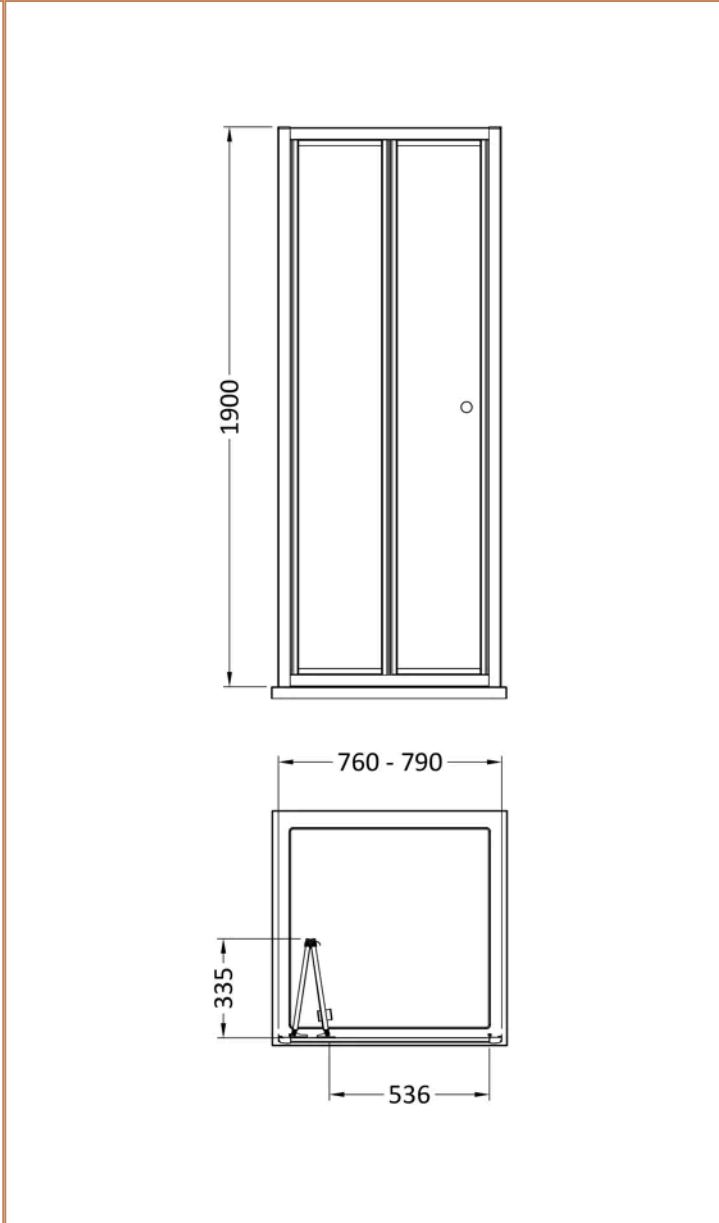

Sales Code: ENZET052

Barcode: 5056678467312

Brand: nuie

Description: nuie Rene 790mm Framed Chrome Bi-fold Door, Side Panel & Tray

Technical Drawing Not Available

Product Dimensions

Product	1900 x 790 x 39mm (H x W x D)
Nett Weight	64.28 kg
Packaged Weight	74.3 kg

Product Details

Country of Origin	China
Product Material	Acrylic Capped Abs Caco3 And Pu,Aluminium,Glass
Colour/Finish	Chrome
Style	Contemporary
Easy Clean	No
Adjustment Max	790
Adjustment Min	750
Ce Certified	Yes
Easy Fit	Yes
Enclosure Design	Framed
Entry Width	536 mm
Frame Finish	Chrome
Glass Thickness	4 mm
Handle Material	ABS
Handles Included	Yes
Raised Edge	Yes
Return Panel Included	No
Slip Resistant	No
Support Bar Included	No
Waste Included	No
Waste Shape	Round
Waste Size Required	90mm
Wheel Type	Captive and Fixed

Sales Code: SMBD8-E6

Barcode: 5056678433522

Brand: nuie

Description: nuie Rene 800mm Framed Chrome Bi-fold Shower Door

Product Dimensions

Product	1900 x 790 x 39mm (H x W x D)
Packaged	1955 x 795 x 85mm (H x W x D)
Nett Weight	24.3 kg
Packaged Weight	24.3 kg

Sales Code: SMSP80-E6

Barcode: 5056678432365

Brand: nuie

Description: nuie Rene 800mm Semi-Frameless Chrome Side Panel

Product Dimensions

Product	1900 x 790 x 31mm (H x W x D)
Packaged	1962 x 790 x 60mm (H x W x D)
Nett Weight	23 kg
Packaged Weight	23 kg