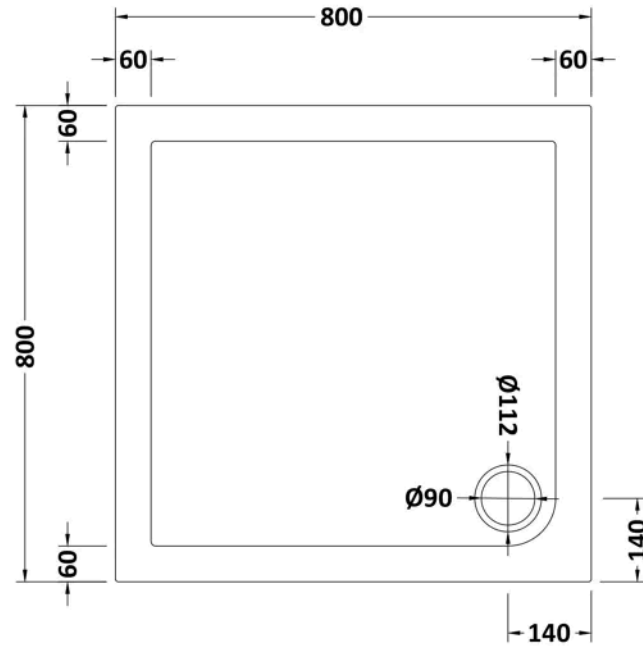

Product Details

Country of Origin	China
Product Material	Acrylic Capped Abs Caco3 And Pu,Aluminium,Glass
Colour/Finish	Chrome
Style	Contemporary
Easy Clean	No
Adjustment Max	790
Adjustment Min	750
Ce Certified	Yes
Easy Fit	Yes
Enclosure Design	Framed
Entry Width	536 mm
Frame Finish	Chrome
Glass Thickness	4 mm
Handle Material	ABS
Handles Included	Yes
Raised Edge	Yes
Return Panel Included	No
Slip Resistant	No
Support Bar Included	No
Waste Included	No
Waste Shape	Round
Waste Size Required	90mm
Wheel Type	Captive and Fixed

Sales Code: SMBD8-E6

Barcode: 5056678433522

Brand: nuie

Description: nuie Rene 800mm Framed Chrome Bi-fold Shower Door

Product Dimensions

Product	1900 x 790 x 39mm (H x W x D)
Packaged	1955 x 795 x 85mm (H x W x D)
Nett Weight	24.3 kg
Packaged Weight	24.3 kg

Sales Code: SMSP80-E6

Barcode: 5056678432365

Brand: nuie

Description: nuie Rene 800mm Semi-Frameless Chrome Side Panel

Product Dimensions

Product	1900 x 790 x 31mm (H x W x D)
Packaged	1962 x 790 x 60mm (H x W x D)
Nett Weight	23 kg
Packaged Weight	23 kg

Sales Code: NTP006

Barcode: 5055369006403

Brand: nuie

Description: 800 x 800mm Square Shower Tray

Product Dimensions

Product	40 x 800 x 800mm (H x W x L)
Packaged	80 x 840 x 840mm (H x W x D)
Nett Weight	20.5 kg
Packaged Weight	20.8 kg