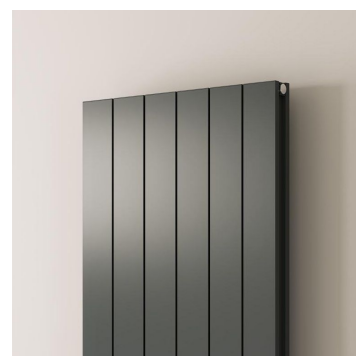

CASINA VERTICAL

Aluminium Radiator

REINA
DESIGNER RADIATOR

anthracite

white

REINA
DESIGNER RADIATOR

CASINA VERTICAL

Aluminium Radiator

REINA
DESIGNER RADIATOR

5 Years Guarantee

Material: Aluminium

The Casina Vertical Radiator combines modern elegance with exceptional performance, featuring a sleek vertical flat panel design in anthracite or white, durable aluminium construction, and impressive heat output, backed confidently by a 5-year guarantee.

CASINA VERTICAL

Aluminium Radiator

REINA
DESIGNER RADIATOR

Available Sizes

1800 x 375

1800 x 280

1800 x 470

1800 x 565

1800 x 660

Available Colours

anthracite

white

CASINA VERTICAL

Aluminium Radiator

REINA
DESIGNER RADIATOR

Dimensions & Technical Data