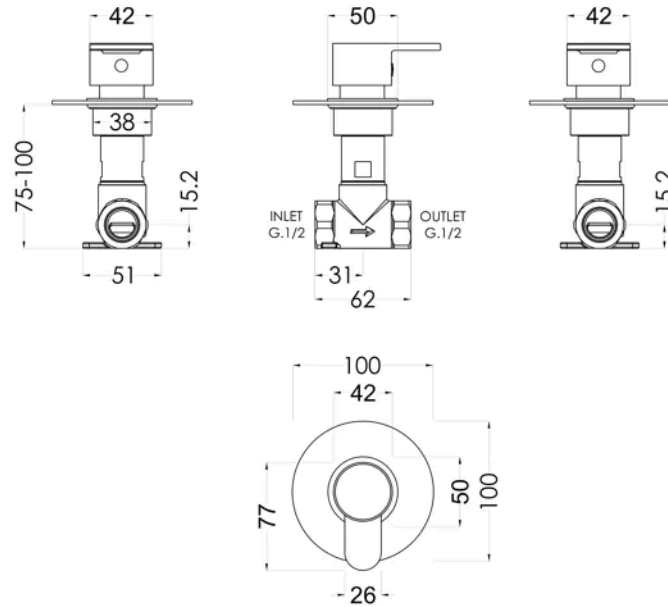

Sales Code: ARVST10

Barcode: 5056211898726

Brand: nuie

Description: nuie Arvan Chrome Concealed Shower Valve

Product Dimensions

Product	100 x 100 x 135mm (H x W x D)
Packaged	100 x 157 x 175mm (H x W x D)
Outer Box	560 x 330 x 195mm (H x W x D)
Nett Weight	0.77 kg
Packaged Weight	0.77 kg

Packaging Details

Label Size (mm)	50 x 100
Label Colour	White
Label Qty	1.0000

Product Details

Country of Origin	China
Product Material	Brass
Control Type	Manual
WRAS Approved	No
Valve/Cartridge Type	1/4 Turn
Colour/Finish	Chrome
Mount Type	Recessed/Wall
Style	Contemporary
Handle Type	Lever/Round
TMV2 Approved	No
TMV3 Approved	No
Handset Included	No
Head Included	No
Min Operating Pressure	0.2 Bar
Minimum Operation Pressure	0 Bar
No. Outlets	1.0000
Outlet Elbow Supplied	No
Valve / Cartridge Type	1/4 Turn

Packaging Details

Label Size (mm)	50 x 100
Label Colour	White
Label Qty	2.0000

Product Details

Country of Origin	China
Product Material	Brass
Colour/Finish	Chrome
Style	Contemporary

Sales Code: HEAD26

Barcode: 5055146185963

Brand: nuie

Description: Chrome Fixed Shower Head

Product Dimensions

Product	56 x 300 x 300mm (H x W x D)
Packaged	90 x 330 x 330mm (H x W x D)
Outer Box	320 x 335 x 650mm (H x W x D)
Nett Weight	1 kg
Packaged Weight	1.32 kg