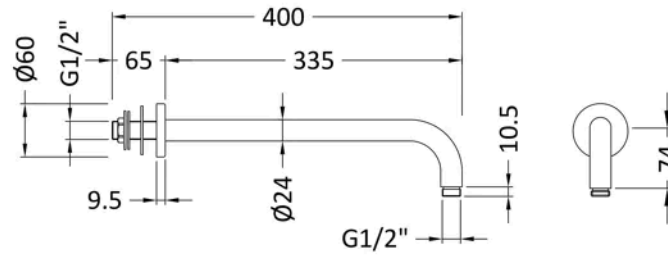

Packaging Details

Label Size (mm)	50 x 100
Label Colour	White
Label Qty	1.0000

Product Details

Country of Origin	China
Product Material	Brass
Control Type	Manual
WRAS Approved	No
Valve/Cartridge Type	1/4 Turn
Colour/Finish	Chrome
Mount Type	Recessed/Wall
Style	Contemporary
Handle Type	Lever/Round
TMV2 Approved	No
TMV3 Approved	No
Handset Included	No
Head Included	No
Min Operating Pressure	0.2 Bar
Minimum Operation Pressure	0 Bar
No. Outlets	1.0000
Outlet Elbow Supplied	No
Valve / Cartridge Type	1/4 Turn

Sales Code: ARM01

Barcode: 5055146185604

Brand: nuie

Description: Chrome Wall-Mounted Shower Arm

Product Dimensions

Product	104 x 62 x 395mm (H x W x D)
Packaged	420 x 38 x 102mm (H x W x D)
Outer Box	385 x 220 x 430mm (H x W x D)
Nett Weight	0.32 kg
Packaged Weight	0.5 kg

Packaging Details

Label Size (mm)	50 x 100
Label Colour	White
Label Qty	2.0000

Product Details

Country of Origin	China
Product Material	Brass
Colour/Finish	Chrome
Style	Contemporary

Sales Code: HEAD26

Barcode: 5055146185963

Brand: nuie

Description: Chrome Fixed Shower Head

Product Dimensions

Product	56 x 300 x 300mm (H x W x D)
Packaged	90 x 330 x 330mm (H x W x D)
Outer Box	320 x 335 x 650mm (H x W x D)
Nett Weight	1 kg
Packaged Weight	1.32 kg