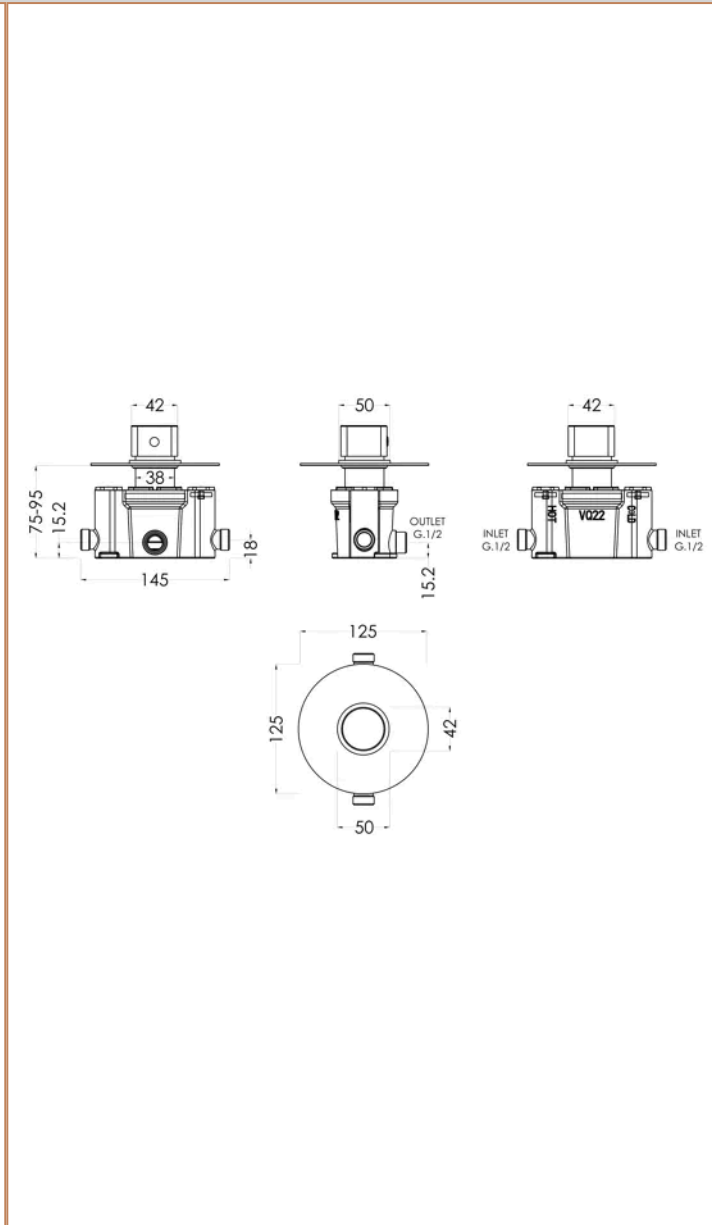

Sales Code: ARVTC11

Barcode: 5056211898719

Brand: nuie

Description: nuie Arvan Chrome Thermostatic Shower Valve

Product Dimensions

Product	125 x 125 x 135mm (H x W x D)
Packaged	121 x 181 x 246mm (H x W x D)
Outer Box	750 x 380 x 260mm (H x W x D)
Nett Weight	1 kg
Packaged Weight	1 kg

Sales Code: ARVST10

Barcode: 5056211898726

Brand: nuie

Description: nuie Arvan Chrome Concealed Shower Valve

Product Dimensions

Product	100 x 100 x 135mm (H x W x D)
Packaged	100 x 157 x 175mm (H x W x D)
Outer Box	560 x 330 x 195mm (H x W x D)
Nett Weight	0.77 kg
Packaged Weight	0.77 kg

Packaging Details

Label Size (mm)	50 x 100
Label Colour	White
Label Qty	2.0000

Product Details

Country of Origin	China
Product Material	Brass
Colour/Finish	Chrome
Style	Contemporary

Sales Code: HEAD26

Barcode: 5055146185963

Brand: nuie

Description: Chrome Fixed Shower Head

Product Dimensions

Product	56 x 300 x 300mm (H x W x D)
Packaged	90 x 330 x 330mm (H x W x D)
Outer Box	320 x 335 x 650mm (H x W x D)
Nett Weight	1 kg
Packaged Weight	1.32 kg