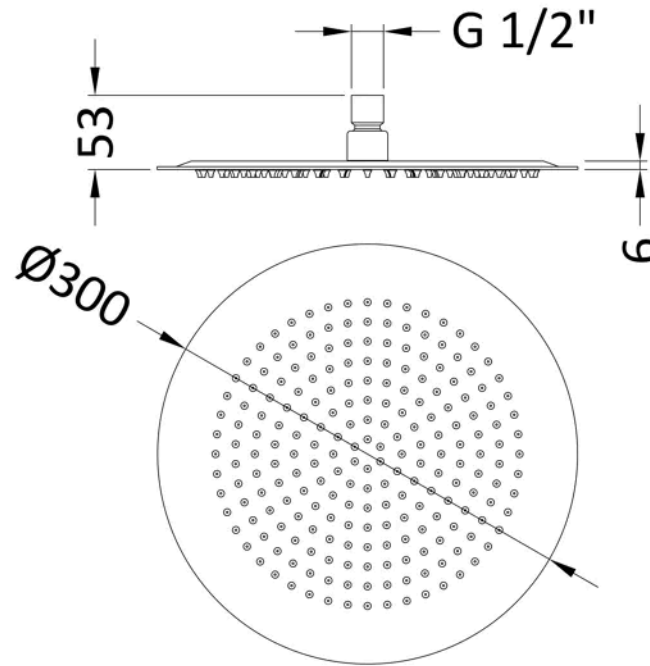

Sales Code: ARVST10

Barcode: 5056211898726

Brand: nuie

Description: nuie Arvan Chrome Concealed Shower Valve

Product Dimensions

Product	100 x 100 x 135mm (H x W x D)
Packaged	100 x 157 x 175mm (H x W x D)
Outer Box	560 x 330 x 195mm (H x W x D)
Nett Weight	0.77 kg
Packaged Weight	0.77 kg

Sales Code: ARM01

Barcode: 5055146185604

Brand: nuie

Description: Chrome Wall-Mounted Shower Arm

Product Dimensions

Product	104 x 62 x 395mm (H x W x D)
Packaged	420 x 38 x 102mm (H x W x D)
Outer Box	385 x 220 x 430mm (H x W x D)
Nett Weight	0.32 kg
Packaged Weight	0.5 kg

Packaging Details

Label Size (mm)	50 x 100
Label Colour	White
Label Qty	2.0000

Product Details

Country of Origin	China
Product Material	Brass
Colour/Finish	Chrome
Style	Contemporary

Sales Code: HEAD26

Barcode: 5055146185963

Brand: nuie

Description: Chrome Fixed Shower Head

Product Dimensions

Product	56 x 300 x 300mm (H x W x D)
Packaged	90 x 330 x 330mm (H x W x D)
Outer Box	320 x 335 x 650mm (H x W x D)
Nett Weight	1 kg
Packaged Weight	1.32 kg