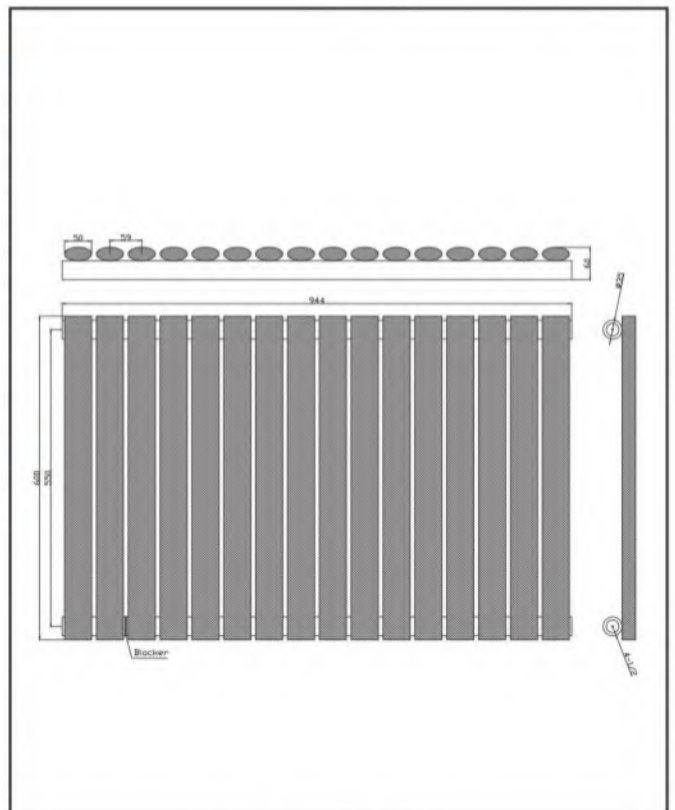

## Apex Designer Radiator – 600 X 994

Product Code: APEX60-945-W

Product Name	APEX60-945-W
Product Description	Apex Designer Radiator Single 600mm x 944mm White
<b>Product Transportation</b>	
Barcode	5060766128665
Country of origin	CN
Commodity code	7322190000
<b>Product Measurements</b>	
Product Weight (KG)	15.7
Product Width (mm)	944
Product Height (mm)	600
Product Depth (mm)	60
Product Length (mm)	0
<b>Primary Packed Measurements</b>	
Packaged Weight	17.4
Packed Length	640
Packed Width	460
Packed Height	830
<b>Packaging Weights</b>	
Card (kg)	
Paper (g)	
Wood (kg)	
Plastic (kg)	
Compliance DOP	HBDOCH016

<b>General Information</b>	
Construction Material	Low carbon Steel
Installation type	Wall
Colour / Finish	Textured White
<b>Heating Attributes</b>	
Bar Arrangement	16
Number of Bars	16
Radiator Diameter (Ø)	60
RAL#	9016
Bar Diameter (Ø)	50*25mm
BTU @ 50°C	3051
Thermal Output @ 50°C (WATT's)	688
Element installation compatible	No
Water Content Volume	0
Max Projection (mm)	81
Selected element must not exceed the maximum BTU / Watt output of the product Seek advice from a competent installer	
<b>First Fix Dimensions</b>	
Pipe Centres C1 (mm)	994+RV
Pipe Centres C2 (mm)	51+/-3

**Dimensions**  
(measurements in mm)