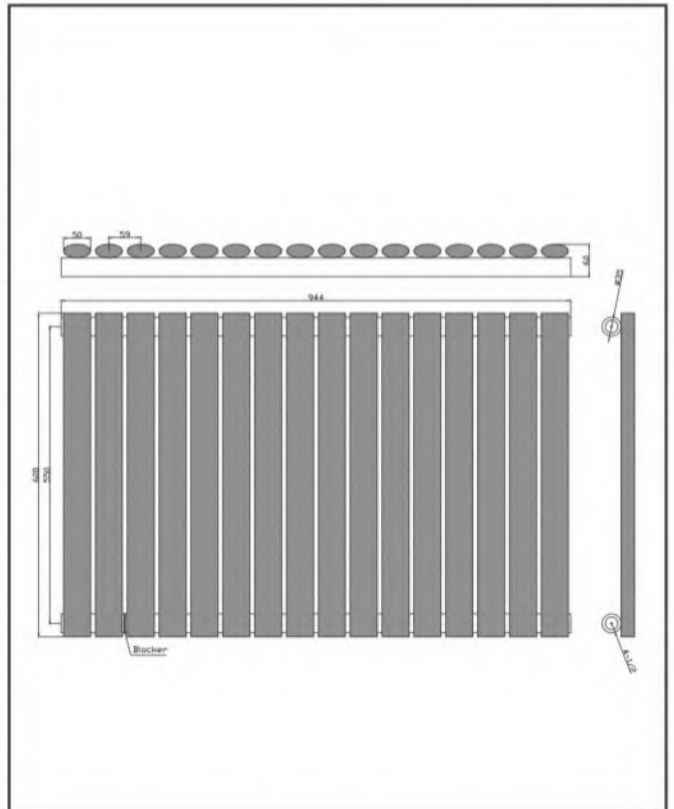

PRODUCT DATA SHEET

Apex Designer Radiator – 600 X 994

Product Code: APEX60-945-A

Product Name	APEX60-945-A
Product Description	Apex Designer Radiator Single 600mm x 944mm Anthracite
Product Transportation	
Barcode	5060766128689
Country of origin	CN
Commodity code	7322190000
Product Measurements	
Product Weight (KG)	15.5
Product Width (mm)	944
Product Height (mm)	600
Product Depth (mm)	60
Product Length (mm)	0
Primary Packed Measurements	
Packaged Weight	17.15
Packed Length	640
Packed Width	460
Packed Height	830
Packaging Weights	
Card (kg)	
Paper (g)	
Wood (kg)	
Plastic (kg)	
Compliance DOP	HBDOCH016

General Information	
Construction Material	Low carbon Steel
Installation type	Wall
Colour / Finish	Textured Anthracite
Heating Attributes	
Bar Arrangement	16
Number of Bars	16
Radiator Diameter (Ø)	60
RAL#	7016
Bar Diameter (Ø)	50*25mm
BTU @ 50°C	2349
Thermal Output @ 50°C (WATT's)	688
Element installation compatible	No
Water Content Volume	0
Max Projection (mm)	81
Selected element must not exceed the maximum BTU / Watt out put of the product Seek advice from a competent installer	
First Fix Dimensions	
Pipe Centres C1 (mm)	994+RV
Pipe Centres C2 (mm)	51+/-3

Dimensions
(measurements in mm)