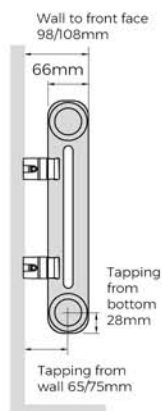

FITZROVIA HORIZONTAL

White

- Made in Italy
- Supplied complete with wall brackets
- Slip on feet and towel bar as optional extras

Sizes	33
-------	-----------

Material	Steel
Stocked Finish	RAL 9016

Operating up to (bar)	10
Guarantee (years)	5

Delivery	3-5 days
----------	-----------------

Sections	Code	Height mm	Width mm	Wall To Face mm	Tapping From Wall mm	Centres mm	Heat Output Δt 50°C		Dry Weight kg	Water Content ltrs
							Watts	BTUs		
2 COLUMN										
13	FWH-2-0500-13	500	622	98/108	65/75	622	521	1778	10.01	6.89
17	FWH-2-0500-17	500	806	98/108	65/75	806	682	2327	13.09	9.01
21	FWH-2-0500-21	500	990	98/108	65/75	990	842	2873	16.17	11.13
26	FWH-2-0500-26	500	1220	98/108	65/75	1220	1043	3559	20.02	13.78
30	FWH-2-0500-30	500	1404	98/108	65/75	1404	1203	4105	23.10	15.90

Code	Item
SLIP ON FEET: WHITE	
FITW-02	Fitzrovia White Foot 2 Column
FITW-03	Fitzrovia White Foot 3 Column
FITW-04	Fitzrovia White Foot 4 Column

Recommended feet:		
13-17 sections:	21-35 sections: (odd)	26-40 sections: (even)
2	3	4

RADIATORS

3 column shown with Studio Angled TRV Valves and chrome pipe sleeves

White finish

**2 column**

Optional slip on feet

Slip on feet (adds 100mm to the height of the radiator)