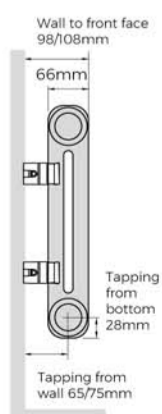

Operating up to (bar)	<b>10</b>
Guarantee (years)	<b>5</b>

Delivery	<b>3-5 days</b>
----------	-----------------

Sections	Code	Height mm	Width mm	Wall To Face mm	Tapping From Wall mm	Centres mm	Heat Output $\Delta t$ 50°C		Dry Weight kg	Water Content ltrs
							Watts	BTUs		
<b>2 COLUMN</b>										
13	FAN-2-0500-13	500	622	98/108	65/75	622	521	1778	10.01	6.89
17	FAN-2-0500-17	500	806	98/108	65/75	806	681	2324	13.09	9.01
21	FAN-2-0500-21	500	990	98/108	65/75	990	842	2873	16.17	11.13
26	FAN-2-0500-26	500	1220	98/108	65/75	1220	1043	3559	20.02	13.78

Code	Item
<b>SLIP ON FEET: ANTHRACITE</b>	
FITZA-02	Fitzrovia Anthracite Foot 2 Column
FITZA-03	Fitzrovia Anthracite Foot 3 Column
FITZA-04	Fitzrovia Anthracite Foot 4 Column

Recommended feet:		
13-17 sections:	21 sections:	26-30 sections:
<b>2</b>	<b>3</b>	<b>4</b>

RADIATORS

4 column shown with optional slip on feet and Chrome Studio TRV valves

Anthracite finish

**2 column**

Slip on feet (adds 100mm to the height of the radiator)