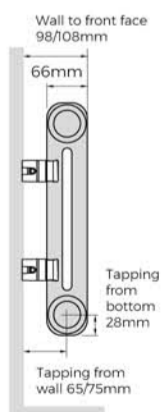

Delivery	<b>3-5 days</b>
----------	-----------------

Sections	Code	Height mm	Width mm	Wall To Face mm	Tapping From Wall mm	Centres mm	Heat Output $\Delta t$ 50°C		Dry Weight kg	Water Content ltrs
							Watts	BTUs		
<b>2 COLUMN</b>										
13	FWH-2-0600-13	600	622	98/108	65/75	622	612	2088	11.83	7.93
17	FWH-2-0600-17	600	806	98/108	65/75	806	801	2733	15.47	10.37
21	FWH-2-0600-21	600	990	98/108	65/75	990	989	3374	19.11	12.81
26	FWH-2-0600-26	600	1220	98/108	65/75	1220	1225	4180	23.66	15.86
30	FWH-2-0600-30	600	1404	98/108	65/75	1404	1413	4821	27.30	18.30

Code	Item
<b>SLIP ON FEET: WHITE</b>	
FITZW-02	Fitzrovia White Foot 2 Column
FITZW-03	Fitzrovia White Foot 3 Column
FITZW-04	Fitzrovia White Foot 4 Column

Recommended feet:		
13-17 sections:	21-35 sections: (odd)	26-40 sections: (even)
<b>2</b>	<b>3</b>	<b>4</b>

RADIATORS

3 column shown with Studio Angled TRV Valves and chrome pipe sleeves

White finish

**2 column**

Optional slip on feet

Slip on feet (adds 100mm to the height of the radiator)