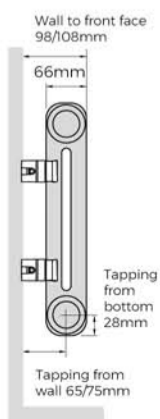

Operating up to (bar)	10
Guarantee (years)	5

Delivery	3-5 days
----------	-----------------

Sections	Code	Height mm	Width mm	Wall To Face mm	Tapping From Wall mm	Centres mm	Heat Output Δt 50°C		Dry Weight kg	Water Content ltrs
							Watts	BTUs		
2 COLUMN										
13	FAN-2-0600-13	600	622	98/108	65/75	622	612	2088	11.83	7.93
17	FAN-2-0600-17	600	806	98/108	65/75	806	801	2733	15.47	10.37
21	FAN-2-0600-21	600	990	98/108	65/75	990	989	3374	19.11	12.81
26	FAN-2-0600-26	600	1220	98/108	65/75	1220	1225	4180	23.66	15.86

Code	Item
SLIP ON FEET: ANTHRACITE	
FITZA-02	Fitzrovia Anthracite Foot 2 Column
FITZA-03	Fitzrovia Anthracite Foot 3 Column
FITZA-04	Fitzrovia Anthracite Foot 4 Column

Recommended feet:		
13-17 sections:	21 sections:	26-30 sections:
2	3	4

RADIATORS

4 column shown with optional slip on feet and Chrome Studio TRV valves

Anthracite finish

**2 column**

Slip on feet (adds 100mm to the height of the radiator)