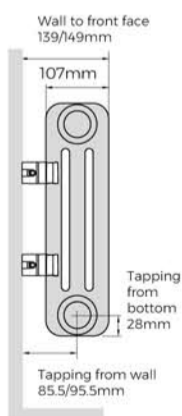

FITZROVIA HORIZONTAL

White

- Made in Italy
- Supplied complete with wall brackets
- Slip on feet and towel bar as optional extras

Sizes	33
-------	-----------

Material	Steel
Stocked Finish	RAL 9016

Operating up to (bar)	10
Guarantee (years)	5

Delivery	3-5 days
----------	-----------------

Sections	Code	Height mm	Width mm	Wall To Face mm	Tapping From Wall mm	Centres mm	Heat Output Δt 50°C		Dry Weight kg	Water Content ltrs
							Watts	BTUs		
3 COLUMN										
13	FWH-3-0600-13	600	622	139/149	85.5/95.5	622	848	2893	17.81	11.83
17	FWH-3-0600-17	600	806	139/149	85.5/95.5	806	1108	3780	23.29	15.47
21	FWH-3-0600-21	600	990	139/149	85.5/95.5	990	1369	4671	28.77	19.11
26	FWH-3-0600-26	600	1220	139/149	85.5/95.5	1220	1695	5783	35.62	23.66
30	FWH-3-0600-30	600	1404	139/149	85.5/95.5	1404	1956	6674	41.10	27.30
35	FWH-3-0600-35	600	1634	139/149	85.5/95.5	1634	2282	7786	47.95	31.85
40	FWH-3-0600-40	600	1864	139/149	85.5/95.5	1864	2608	8898	54.80	36.40

Code	Item
SLIP ON FEET: WHITE	
FITZW-02	Fitzrovia White Foot 2 Column
FITZW-03	Fitzrovia White Foot 3 Column
FITZW-04	Fitzrovia White Foot 4 Column

Recommended feet:		
13-17 sections: 2	21-35 sections: (odd) 3	26-40 sections: (even) 4

RADIATORS

3 column shown with Studio Angled TRV Valves and chrome pipe sleeves

White finish

**3 column**

Optional slip on feet

Slip on feet (adds 100mm to the height of the radiator)