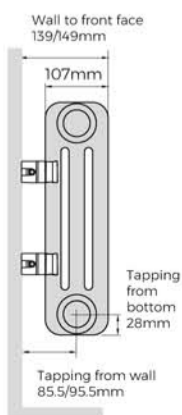

Operating up to (bar)	10
Guarantee (years)	5

Delivery	3-5 days
----------	-----------------

Sections	Code	Height mm	Width mm	Wall To Face mm	Tapping From Wall mm	Centres mm	Heat Output Δt 50°C		Dry Weight kg	Water Content litres
							Watts	BTUs		
3 COLUMN										
13	FAN-3-0600-13	600	622	139/149	85.5/95.5	622	848	2893	17.81	11.83
17	FAN-3-0600-17	600	806	139/149	85.5/95.5	806	1108	3780	23.29	15.47
21	FAN-3-0600-21	600	990	139/149	85.5/95.5	990	1369	4671	28.77	19.11
26	FAN-3-0600-26	600	1220	139/149	85.5/95.5	1220	1695	5783	35.62	23.66
30	FAN-3-0600-30	600	1404	139/149	85.5/95.5	1404	1956	6674	41.10	27.30

Code	Item
SLIP ON FEET: ANTHRACITE	
FITZA-02	Fitzrovia Anthracite Foot 2 Column
FITZA-03	Fitzrovia Anthracite Foot 3 Column
FITZA-04	Fitzrovia Anthracite Foot 4 Column

Recommended feet:		
13-17 sections:	21 sections:	26-30 sections:
2	3	4

4 column shown with optional slip on feet and Chrome Studio TRV valves

Anthracite finish

**3 column**

Slip on feet (adds 100mm to the height of the radiator)