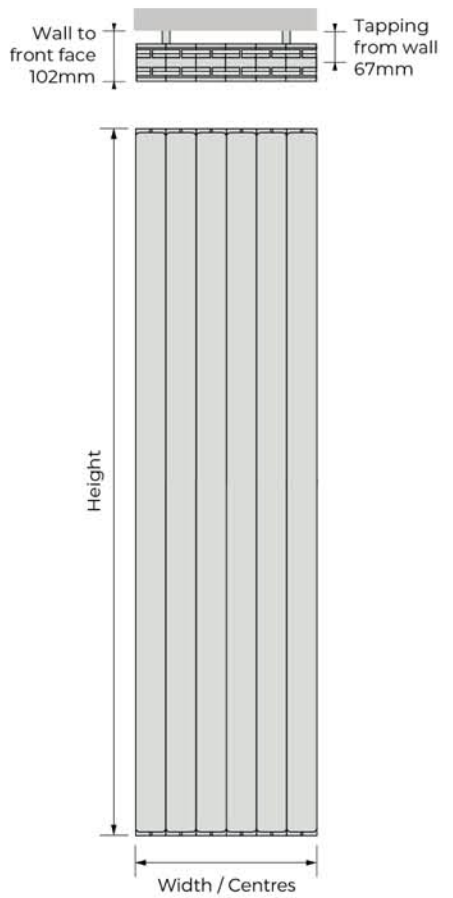

HOLBORN VERTICAL

White (RAL 9010), Volcanic & Colours

- Made in Italy
- 100% recycled and recyclable aluminium
- Fast heat up times
- Lightweight, low water content
- Ideal for use with heat pumps - to calculate the output at ΔT 30°C, multiply the outputs below by 0.515

Delivery White & Volcanic	2 - 3 days	Delivery Colours	7 - 10 days	Operating up to (bar)	16	Warranty (years)	10
---------------------------	-------------------	------------------	--------------------	-----------------------	-----------	------------------	-----------

Sections	Code	Finish	List Price		Width mm	Output ΔT 50°C		Dry Weight kg	Water Content litres
			Ex VAT	Inc VAT		Watts	BTU		
Height: 1866mm									
3	HOVWH-1866-03	White	£435.00	£522.00	260	900	3071	10.20	2.34
4	HOVWH-1866-04	White	£580.00	£696.00	340	1200	4094	13.60	3.12
5	HOVWH-1866-05	White	£725.00	£870.00	420	1500	5118	17.00	3.90
6	HOVWH-1866-06	White	£870.00	£1,044.00	500	1800	6142	20.40	4.68
7	HOVWH-1866-07	White	£1,015.00	£1,218.00	580	2100	7165	23.80	5.46
8	HOVWH-1866-08	White	£1,160.00	£1,392.00	660	2400	8189	27.20	6.24
3	HOVV-1866-03	Volcanic	£585.00	£702.00	260	900	3071	10.20	2.34
4	HOVV-1866-04	Volcanic	£780.00	£936.00	340	1200	4094	13.60	3.12
5	HOVV-1866-05	Volcanic	£975.00	£1,170.00	420	1500	5118	17.00	3.90
6	HOVV-1866-06	Volcanic	£1,170.00	£1,404.00	500	1800	6142	20.40	4.68
7	HOVV-1866-07	Volcanic	£1,365.00	£1,638.00	580	2100	7165	23.80	5.46
8	HOVV-1866-08	Volcanic	£1,560.00	£1,872.00	660	2400	8189	27.20	6.24