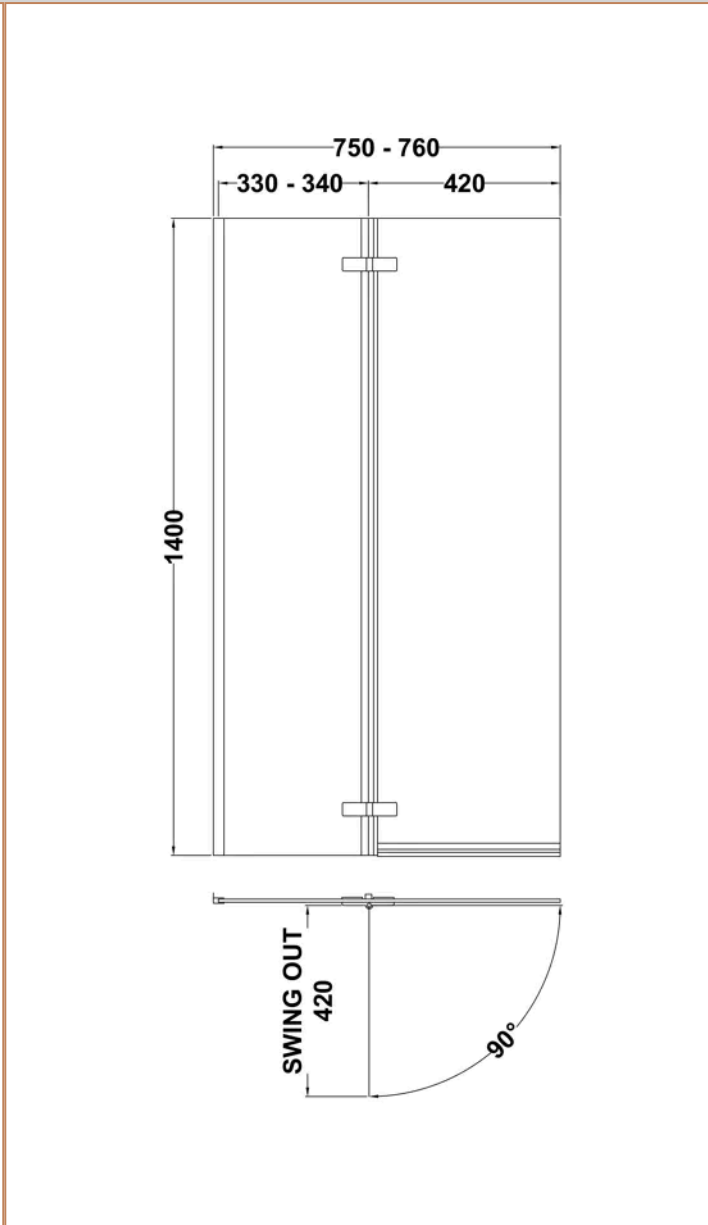

### Product Details

Volume	235 Litre
Country of Origin	Turkey
Product Material	Acrylic
Colour/Finish	White
Style	Contemporary
Adjustment Max	815
Adjustment Min	805
Bath Panel Included	Yes
Displaced Capacity	165 Litre
Embossed	No
Frame Finish	Satin Chrome
Glass Thickness	5 mm
Includes Grips	No
Leg Set Included	Yes
Legs Included	Yes
No. Of Tapholes	No Tapholes
Overflow Included	Yes
Tap Included	No
Waste Included	No

**Sales Code:** WBS300

**Barcode:** 5055369083596

**Brand:** nuie

**Description:** nuie 1700mm L-Shaped Acrylic Shower Bath Front Panel

**Product Dimensions**

Product	500 x 1700 x 150mm (H x W x D)
Packaged	555 x 1015 x 47mm (H x W x D)
Nett Weight	3.4 kg
Packaged Weight	3.4 kg

**Barcode:** 5060272824747

**Brand:** nuie

**Description:** nuie 760mm Framed Chrome L-Shaped Hinged Bath Screen

**Product Dimensions**

Product	1400 x 760 x 38mm (H x W x D)
Packaged	1455 x 50 x 475mm (H x W x D)
Nett Weight	17.6 kg
Packaged Weight	17.6 kg

**Packaging Details**

Label Size (mm)	30 x 140
-----------------	----------

**Product Details**

Country of Origin	China
Product Material	Aluminium
Colour/Finish	Chrome
Style	Contemporary
Fixings Included	Yes
Easy Clean	No
Adjustment Max	760
Adjustment Min	750
Ce Certified	Yes
Declaration Of Performance	Yes
Easy Fit	No
Enclosure Design	Framed
Frame Finish	Chrome
Glass Thickness	5 mm
Support Bar Included	No
Ukca Certified	Yes