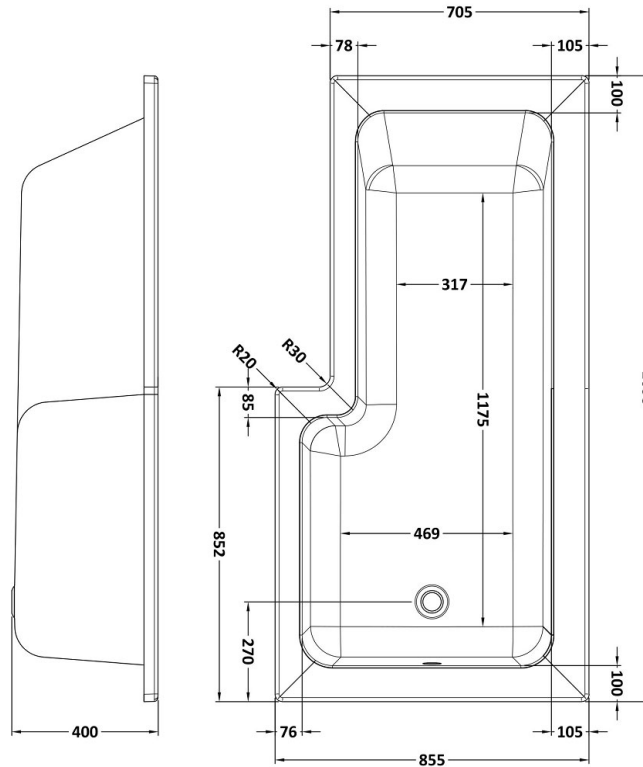

### Product Dimensions

Product	390 x 850 x 1700mm (H x W x L)
Nett Weight	0.01 kg
Packaged Weight	0.01 kg

### Product Details

Volume	235 Litre
Country of Origin	Turkey
Product Material	Acrylic
Colour/Finish	White
Style	Contemporary
Adjustment Max	815
Adjustment Min	805
Bath Panel Included	Yes
Displaced Capacity	165 Litre
Embossed	No
Frame Finish	Satin Chrome
Glass Thickness	5 mm
Includes Grips	No
Leg Set Included	Yes
Legs Included	Yes
No. Of Tapholes	No Tapholes
Overflow Included	Yes
Tap Included	No
Waste Included	No

### Product Dimensions

Product	400 x 855 x 400 x 1695mm (H x W x D x L)
Packaged	425 x 850 x 1700mm (H x W x D)
Nett Weight	24.5 kg
Packaged Weight	24.5 kg

**Sales Code:** WBS300

**Barcode:** 5055369083596

**Brand:** nuie

**Description:** nuie 1700mm L-Shaped Acrylic Shower Bath Front Panel

**Product Dimensions**

Product	500 x 1700 x 150mm (H x W x D)
Packaged	555 x 1015 x 47mm (H x W x D)
Nett Weight	3.4 kg
Packaged Weight	3.4 kg