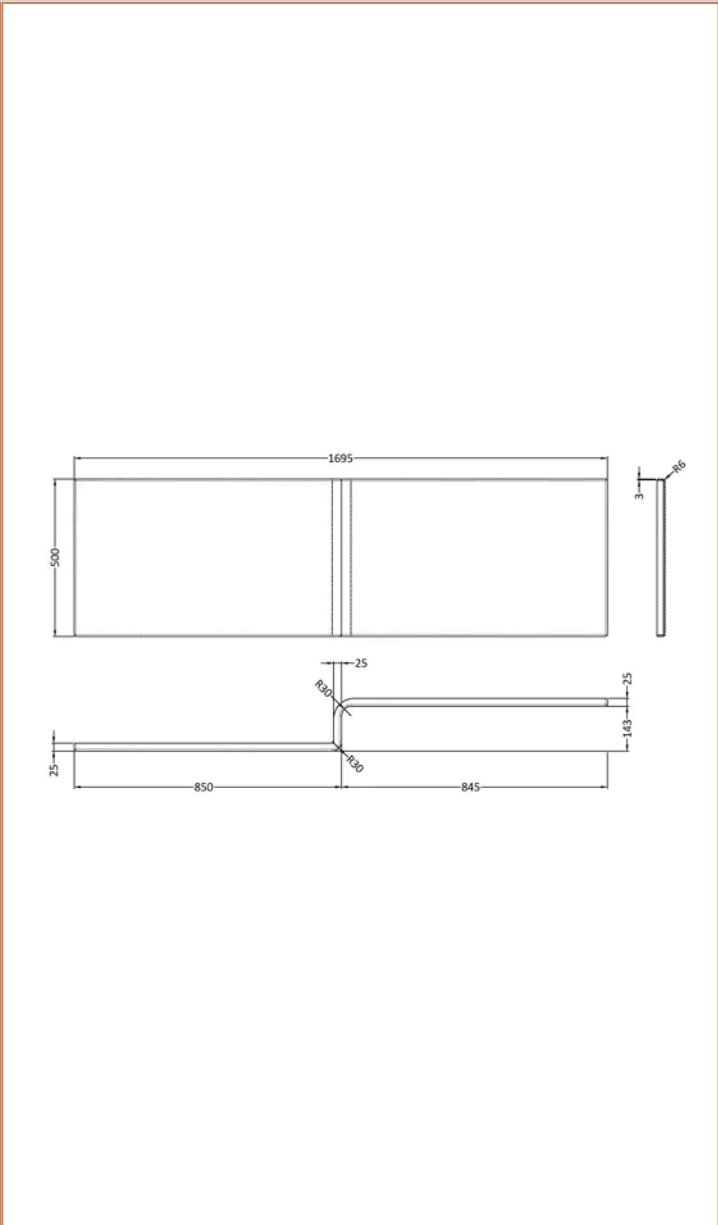

### Product Details

Volume	235 Litre
Country of Origin	Turkey
Product Material	Acrylic
Colour/Finish	White
Style	Contemporary
Adjustment Max	815
Adjustment Min	805
Bath Panel Included	Yes
Displaced Capacity	165 Litre
Embossed	No
Frame Finish	Satin Chrome
Glass Thickness	5 mm
Includes Grips	No
Leg Set Included	Yes
Legs Included	Yes
No. Of Tapholes	No Tapholes
Overflow Included	Yes
Tap Included	No
Waste Included	No

### Product Dimensions

Product	400 x 855 x 400 x 1695mm (H x W x D x L)
Packaged	425 x 850 x 1700mm (H x W x D)
Nett Weight	24.5 kg
Packaged Weight	24.5 kg

### Product Details

Volume	235 Litre
Country of Origin	Turkey
Product Material	Acrylic
Colour/Finish	White
Style	Contemporary
Fixings Included	No
Bath Panel Included	No
Ce Certified	Yes
Declaration Of Performance	Yes
Displaced Capacity	165 Litre
Includes Grips	No
Leg Set Included	No
Legs Included	No
No. Of Tapholes	No Tapholes
Overflow Included	No
Tap Included	No
Ukca Certified	Yes
Waste Included	No

**Sales Code:** WBS300

**Barcode:** 5055369083596

**Brand:** nuie

**Description:** nuie 1700mm L-Shaped Acrylic Shower Bath Front Panel

**Product Dimensions**

Product	500 x 1700 x 150mm (H x W x D)
Packaged	555 x 1015 x 47mm (H x W x D)
Nett Weight	3.4 kg
Packaged Weight	3.4 kg