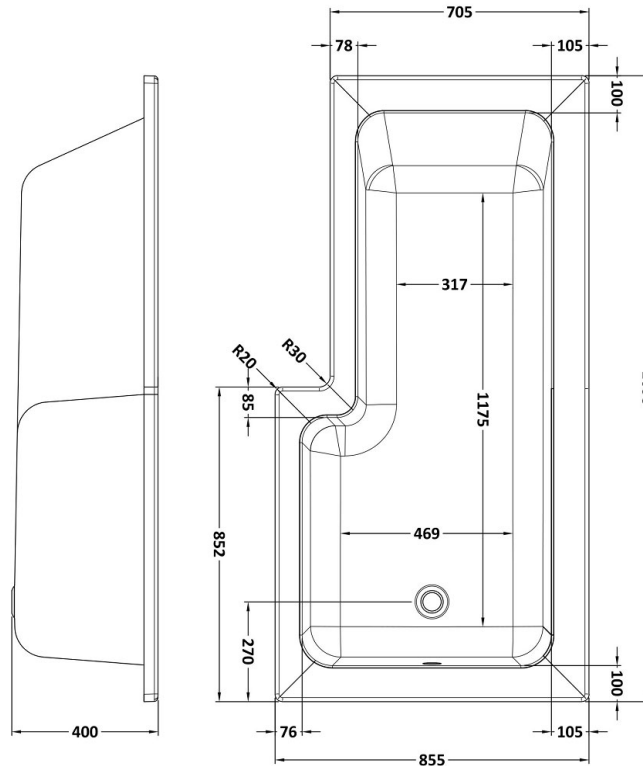

### Product Dimensions

Product	390 x 850 x 1700mm (H x W x L)
Nett Weight	0.01 kg
Packaged Weight	0.01 kg

### Product Details

Volume	235 Litre
Country of Origin	Turkey
Product Material	Acrylic
Colour/Finish	White
Style	Contemporary
Adjustment Max	815
Adjustment Min	805
Bath Panel Included	Yes
Displaced Capacity	165 Litre
Embossed	No
Frame Finish	Satin Chrome
Glass Thickness	5 mm
Includes Grips	No
Leg Set Included	Yes
Legs Included	Yes
No. Of Tapholes	No Tapholes
Overflow Included	Yes
Tap Included	No
Waste Included	No

### Product Dimensions

Product	400 x 855 x 400 x 1695mm (H x W x D x L)
Packaged	425 x 850 x 1700mm (H x W x D)
Nett Weight	24.5 kg
Packaged Weight	24.5 kg

**Sales Code:** WBS300

**Barcode:** 5055369083596

**Brand:** nuie

**Description:** nuie 1700mm L-Shaped Acrylic Shower Bath Front Panel

**Product Dimensions**

Product	500 x 1700 x 150mm (H x W x D)
Packaged	555 x 1015 x 47mm (H x W x D)
Nett Weight	3.4 kg
Packaged Weight	3.4 kg