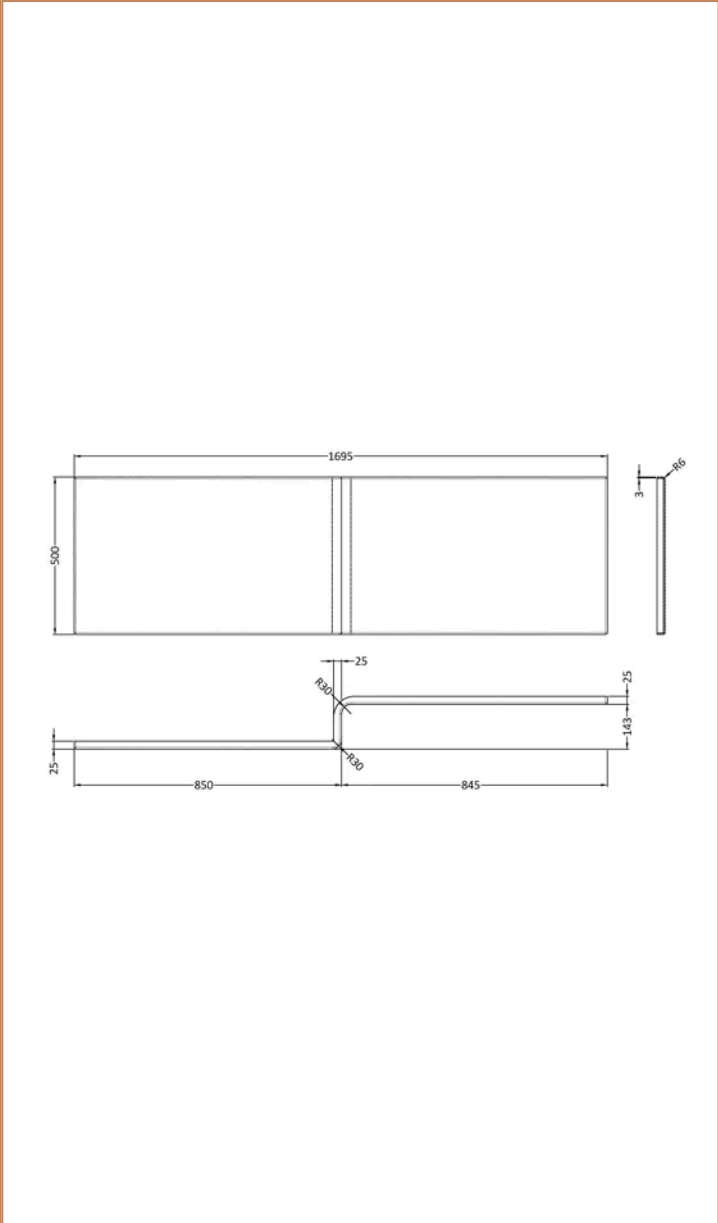

Sales Code: BAZSS007

Barcode: 5056678408889

Brand: nuie

Description: nuie 1700 x 850mm White L-Shaped Left Hand Shower Bath, Bath Screen And Side Panel

Product Dimensions

Product	390 x 850 x 1700mm (H x W x L)
Nett Weight	0.01 kg
Packaged Weight	0.01 kg

Product Details

Volume	235 Litre
Country of Origin	Turkey
Product Material	Acrylic
Colour/Finish	White
Style	Contemporary
Adjustment Max	815
Adjustment Min	805
Bath Panel Included	Yes
Displaced Capacity	165 Litre
Embossed	No
Frame Finish	Satin Chrome
Glass Thickness	5 mm
Includes Grips	No
Leg Set Included	Yes
Legs Included	Yes
No. Of Tapholes	No Tapholes
Overflow Included	Yes
Tap Included	No
Waste Included	No

Packaging Details

Label Size (mm)	35 x 300
Label Colour	White
Label Qty	2.0000

Product Details

Volume	235 Litre
Country of Origin	Turkey
Product Material	Acrylic
Colour/Finish	White
Style	Contemporary
Fixings Included	No
Bath Panel Included	No
Ce Certified	Yes
Declaration Of Performance	Yes
Displaced Capacity	165 Litre
Includes Grips	No
Leg Set Included	No
Legs Included	No
No. Of Tapholes	No Tapholes
Overflow Included	No
Tap Included	No
Ukca Certified	Yes
Waste Included	No

Sales Code: WBS300

Barcode: 5055369083596

Brand: nuie

Description: nuie 1700mm L-Shaped Acrylic Shower Bath Front Panel

Product Dimensions

Product	500 x 1700 x 150mm (H x W x D)
Packaged	555 x 1015 x 47mm (H x W x D)
Nett Weight	3.4 kg
Packaged Weight	3.4 kg