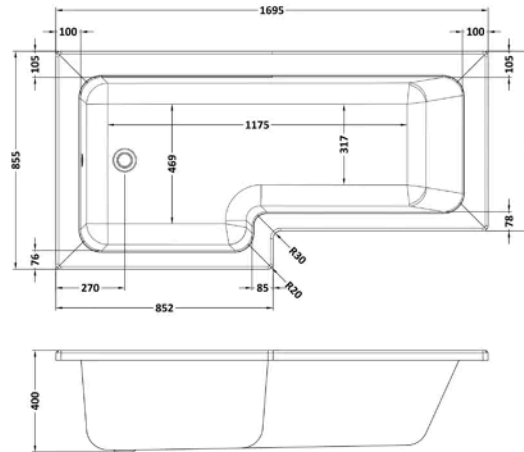

Sales Code: BAZSS007

Barcode: 5056678408889

Brand: nuie

Description: nuie 1700 x 850mm White L-Shaped Left Hand Shower Bath, Bath Screen And Side Panel

Product Dimensions

Product	390 x 850 x 1700mm (H x W x L)
Nett Weight	0.01 kg
Packaged Weight	0.01 kg

Product Details

Volume	235 Litre
Country of Origin	Turkey
Product Material	Acrylic
Colour/Finish	White
Style	Contemporary
Adjustment Max	815
Adjustment Min	805
Bath Panel Included	Yes
Displaced Capacity	165 Litre
Embossed	No
Frame Finish	Satin Chrome
Glass Thickness	5 mm
Includes Grips	No
Leg Set Included	Yes
Legs Included	Yes
No. Of Tapholes	No Tapholes
Overflow Included	Yes
Tap Included	No
Waste Included	No

Sales Code: WBS701

Barcode: 5055275821626

Brand: nuie

Description: nuie 1700mm Left-Hand Square Shower Bath

Product Dimensions

Product	400 x 855 x 1695mm (H x W x L)
Packaged	425 x 850 x 1700mm (H x W x D)
Nett Weight	24.5 kg
Packaged Weight	24.5 kg

Packaging Details

Label Size (mm)	35 x 300
Label Colour	White
Label Qty	2.0000

Product Details

Volume	235 Litre
Country of Origin	Turkey
Product Material	Acrylic
Colour/Finish	White
Style	Contemporary
Fixings Included	No
Bath Panel Included	No
Ce Certified	Yes
Declaration Of Performance	Yes
Displaced Capacity	165 Litre
Includes Grips	No
Leg Set Included	No
Legs Included	No
No. Of Tapholes	No Tapholes
Overflow Included	No
Tap Included	No
Ukca Certified	Yes
Waste Included	No