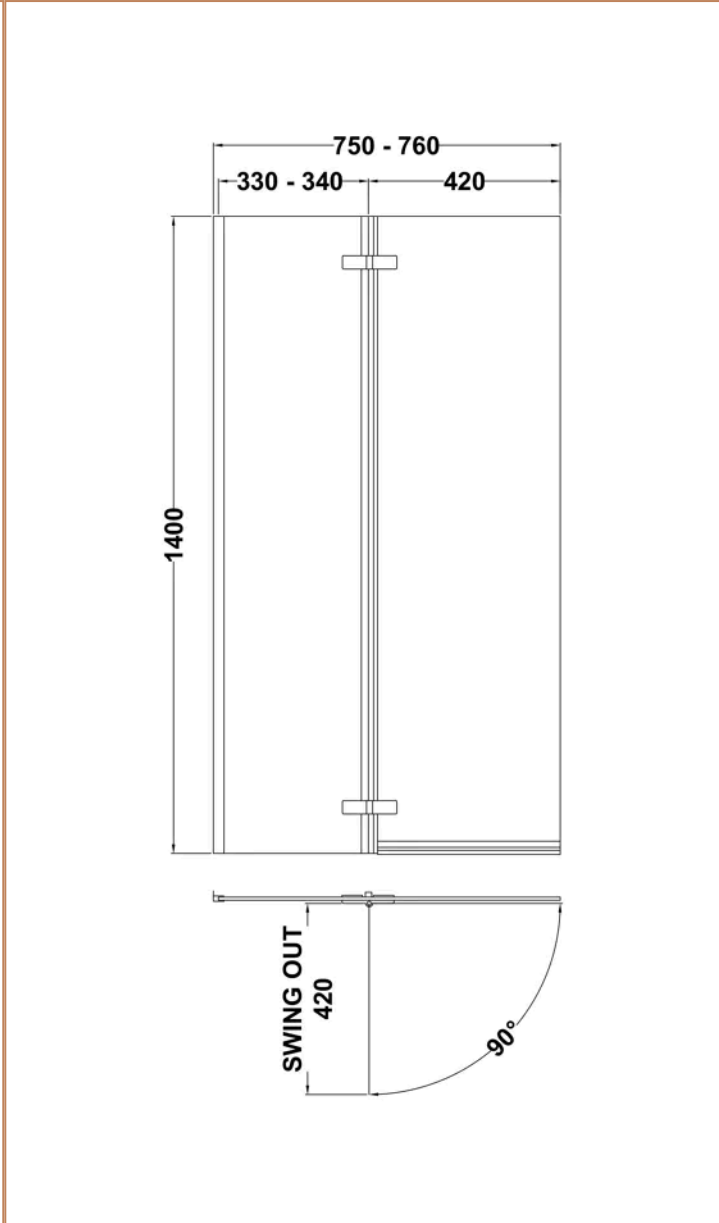

Sales Code: BAZSS007

Barcode: 5056678408889

Brand: nuie

Description: nuie 1700 x 850mm White L-Shaped Left Hand Shower Bath, Bath Screen And Side Panel

Product Dimensions

Product	390 x 850 x 1700mm (H x W x L)
Nett Weight	0.01 kg
Packaged Weight	0.01 kg

Sales Code: WBS300

Barcode: 5055369083596

Brand: nuie

Description: nuie 1700mm L-Shaped Acrylic Shower Bath Front Panel

Product Dimensions

Product	500 x 1700 x 150mm (H x W x D)
Packaged	555 x 1015 x 47mm (H x W x D)
Nett Weight	3.4 kg
Packaged Weight	3.4 kg

Barcode: 5060272824747

Brand: nuie

Description: nuie 760mm Framed Chrome L-Shaped Hinged Bath Screen

Product Dimensions

Product	1400 x 760 x 38mm (H x W x D)
Packaged	1455 x 50 x 475mm (H x W x D)
Nett Weight	17.6 kg
Packaged Weight	17.6 kg

Packaging Details

Label Size (mm)	30 x 140
-----------------	----------

Product Details

Country of Origin	China
Product Material	Aluminium
Colour/Finish	Chrome
Style	Contemporary
Fixings Included	Yes
Easy Clean	No
Adjustment Max	760
Adjustment Min	750
Ce Certified	Yes
Declaration Of Performance	Yes
Easy Fit	No
Enclosure Design	Framed
Frame Finish	Chrome
Glass Thickness	5 mm
Support Bar Included	No
Ukca Certified	Yes