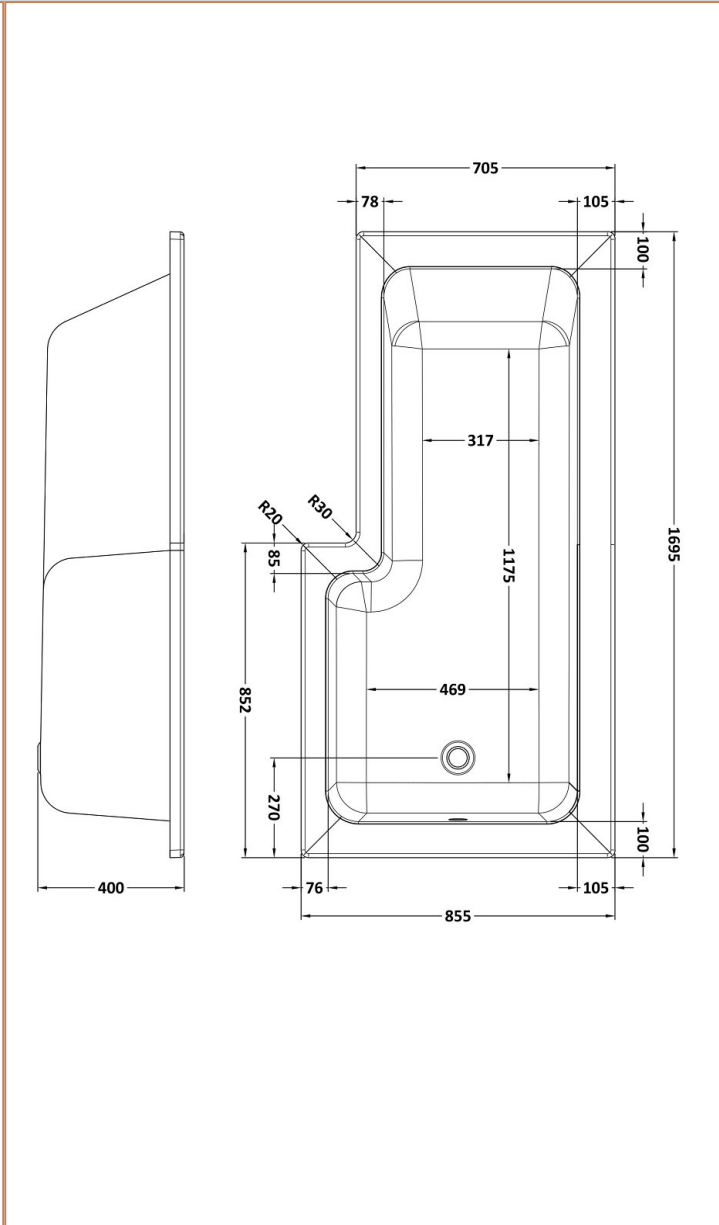

Sales Code:
BAZSS011

Barcode: 5056678408919

Brand: nuie

Description: nuie 1700 x 850mm White L-Shaped Right Hand Shower Bath, Bath Screen, Side Panel And Leg Set

Product Dimensions

Product	390 x 850 x 1700mm (H x W x L)
Nett Weight	0.01 kg
Packaged Weight	0.01 kg

Product Details

Volume	235 Litre
Country of Origin	Turkey
Product Material	Acrylic
Colour/Finish	White
Style	Contemporary
Adjustment Max	810
Adjustment Min	800
Bath Panel Included	Yes
Displaced Capacity	165 Litre
Embossed	No
Frame Finish	Polished Chrome
Glass Thickness	6 mm
Includes Grips	No
Leg Set Included	Yes
Legs Included	Yes
No. Of Tapholes	No Tapholes
Overflow Included	Yes
Tap Included	No
Waste Included	No

Sales Code: WBS702

Barcode: 5055275821657

Brand: nuie

Description: nuie 1700mm Right-Hand Square Shower Bath

Product Dimensions

Product	400 x 855 x 400 x 1695mm (H x W x D x L)
Packaged	425 x 850 x 1700mm (H x W x D)
Nett Weight	24.5 kg
Packaged Weight	24.5 kg

Packaging Details

Label Size (mm)	35 x 300
Label Colour	White
Label Qty	2.0000

Product Details

Volume	235 Litre
Country of Origin	Turkey
Product Material	Acrylic
Colour/Finish	White
Style	Contemporary
Fixings Included	No
Bath Panel Included	No
Ce Certified	Yes
Declaration Of Performance	Yes
Displaced Capacity	165 Litre
Includes Grips	No
Leg Set Included	No
Legs Included	No
No. Of Tapholes	No Tapholes
Overflow Included	No
Tap Included	No
Ukca Certified	Yes
Waste Included	No