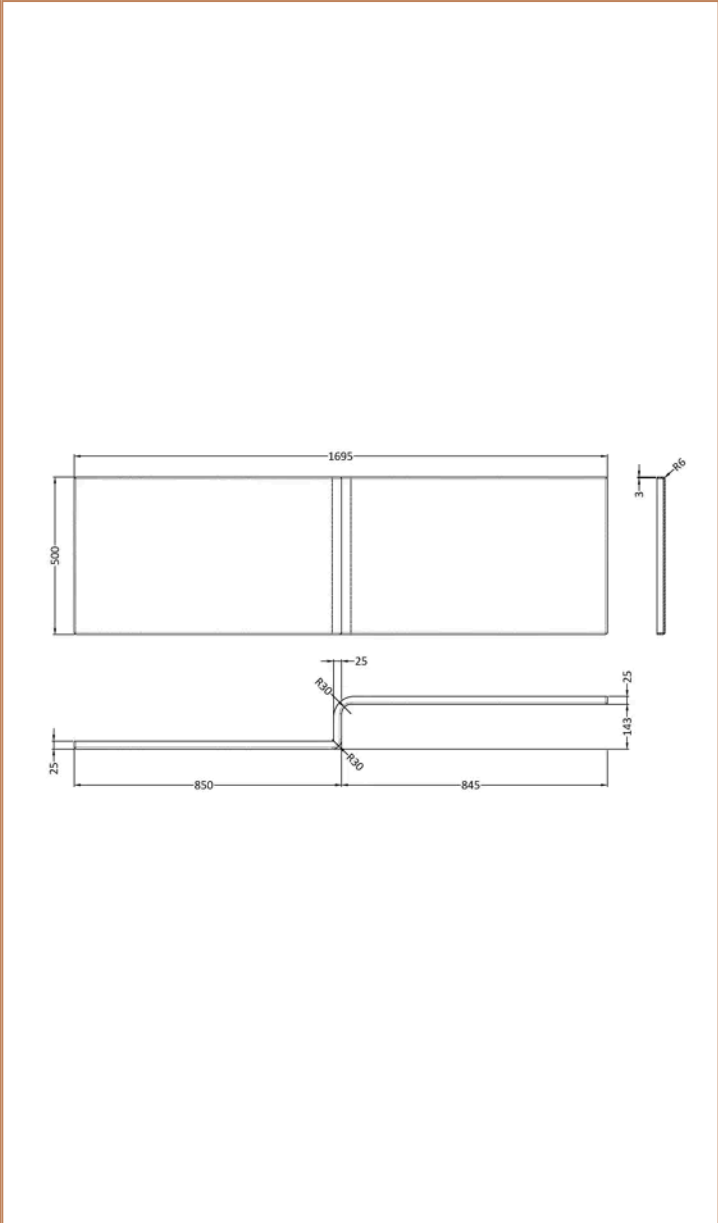

Sales Code:
BAZSS011

Barcode: 5056678408919

Brand: nuie

Description: nuie 1700 x 850mm White L-Shaped Right Hand Shower Bath, Bath Screen, Side Panel And Leg Set

Product Dimensions

Product	390 x 850 x 1700mm (H x W x L)
Nett Weight	0.01 kg
Packaged Weight	0.01 kg

Product Details

Volume	235 Litre
Country of Origin	Turkey
Product Material	Acrylic
Colour/Finish	White
Style	Contemporary
Adjustment Max	810
Adjustment Min	800
Bath Panel Included	Yes
Displaced Capacity	165 Litre
Embossed	No
Frame Finish	Polished Chrome
Glass Thickness	6 mm
Includes Grips	No
Leg Set Included	Yes
Legs Included	Yes
No. Of Tapholes	No Tapholes
Overflow Included	Yes
Tap Included	No
Waste Included	No

Packaging Details

Label Size (mm)	35 x 300
Label Colour	White
Label Qty	2.0000

Product Details

Volume	235 Litre
Country of Origin	Turkey
Product Material	Acrylic
Colour/Finish	White
Style	Contemporary
Fixings Included	No
Bath Panel Included	No
Ce Certified	Yes
Declaration Of Performance	Yes
Displaced Capacity	165 Litre
Includes Grips	No
Leg Set Included	No
Legs Included	No
No. Of Tapholes	No Tapholes
Overflow Included	No
Tap Included	No
Ukca Certified	Yes
Waste Included	No

Sales Code: WBS300

Barcode: 5055369083596

Brand: nuie

Description: nuie 1700mm L-Shaped Acrylic Shower Bath Front Panel

Product Dimensions

Product	500 x 1700 x 150mm (H x W x D)
Packaged	555 x 1015 x 47mm (H x W x D)
Nett Weight	3.4 kg
Packaged Weight	3.4 kg