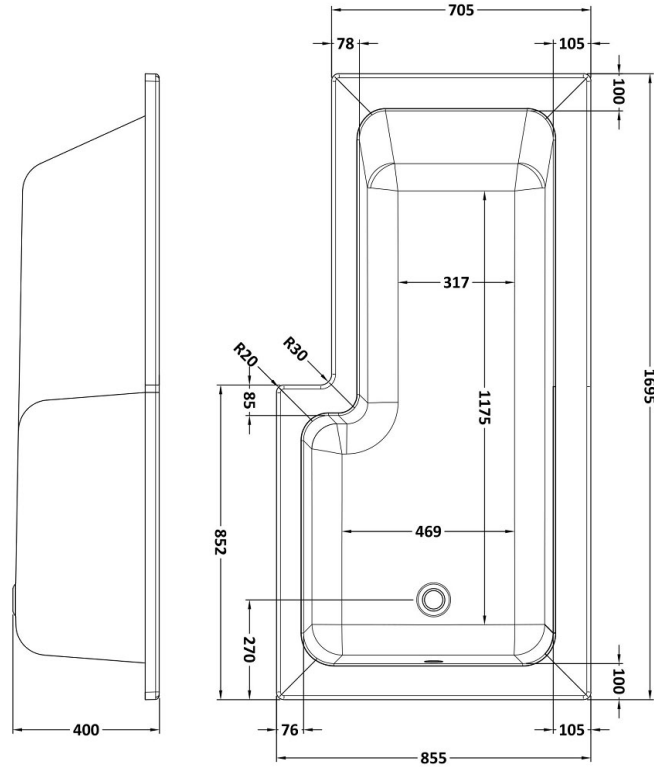

Sales Code:
BAZSS011

Barcode: 5056678408919

Brand: nuie

Description: nuie 1700 x 850mm White L-Shaped Right Hand Shower Bath, Bath Screen, Side Panel And Leg Set

Product Dimensions

Product	390 x 850 x 1700mm (H x W x L)
Nett Weight	0.01 kg
Packaged Weight	0.01 kg

Product Details

Volume	235 Litre
Country of Origin	Turkey
Product Material	Acrylic
Colour/Finish	White
Style	Contemporary
Adjustment Max	810
Adjustment Min	800
Bath Panel Included	Yes
Displaced Capacity	165 Litre
Embossed	No
Frame Finish	Polished Chrome
Glass Thickness	6 mm
Includes Grips	No
Leg Set Included	Yes
Legs Included	Yes
No. Of Tapholes	No Tapholes
Overflow Included	Yes
Tap Included	No
Waste Included	No

Sales Code: WBS702

Barcode: 5055275821657

Brand: nuie

Description: nuie 1700mm Right-Hand Square Shower Bath

Product Dimensions

Product	400 x 855 x 400 x 1695mm (H x W x D x L)
Packaged	425 x 850 x 1700mm (H x W x D)
Nett Weight	24.5 kg
Packaged Weight	24.5 kg

Packaging Details

Label Size (mm)	35 x 300
Label Colour	White
Label Qty	2.0000

Product Details

Volume	235 Litre
Country of Origin	Turkey
Product Material	Acrylic
Colour/Finish	White
Style	Contemporary
Fixings Included	No
Bath Panel Included	No
Ce Certified	Yes
Declaration Of Performance	Yes
Displaced Capacity	165 Litre
Includes Grips	No
Leg Set Included	No
Legs Included	No
No. Of Tapholes	No Tapholes
Overflow Included	No
Tap Included	No
Ukca Certified	Yes
Waste Included	No