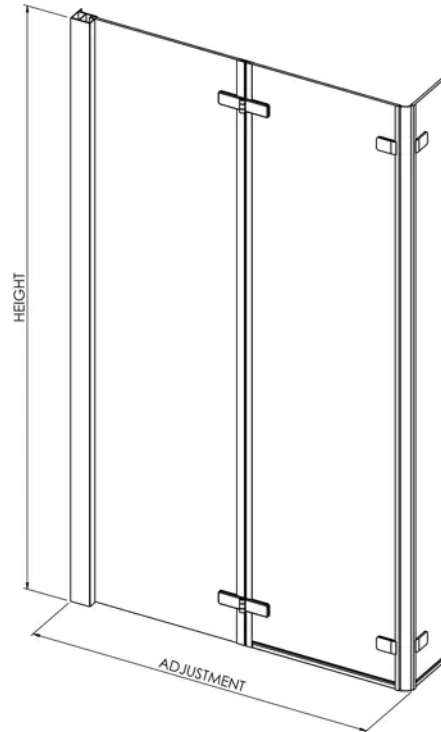

Sales Code: NSBS3

Barcode: 5055369043866

Brand: nuie

Description: nuie 800mm Semi-Frameless Chrome L-Shaped Hinged Bath Screen

CODE	GLASS THICKNESS (mm)	HEIGHT (mm)	MIN ADJUSTMENT (mm)	MAX ADJUSTMENT (mm)
NSBS3	6	1400	800	825

Product Dimensions

Product	1400 x 812 x 38mm (H x W x D)
Packaged	65 x 455 x 1460mm (H x W x D)
Nett Weight	24.5 kg
Packaged Weight	24.5 kg

Packaging Details

Label Size (mm)	40 x 140

Product Details

Country of Origin	China
Product Material	Aluminium
Colour/Finish	Chrome
Style	Contemporary
Fixings Included	Yes
Easy Clean	No
Adjustment Max	810
Adjustment Min	800
Ce Certified	Yes
Declaration Of Performance	Yes
Easy Fit	No
Enclosure Design	Semi-Frameless
Frame Finish	Chrome
Glass Thickness	6 mm
Handles Included	No
Support Bar Included	No
Swing In Dimension	400 mm
Swing Out Dimension	400 mm
Ukca Certified	Yes