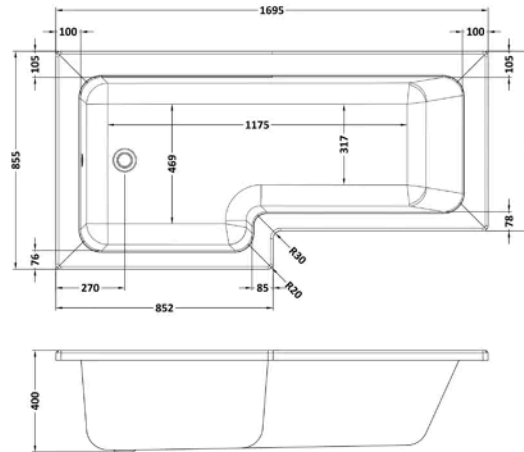

Sales Code:
BAZSS004

Barcode: 5056678408858

Brand: nuie

Description: nuie 1700 x 850mm White L-Shaped Left Hand Shower Bath, Bath Screen, Side Panel And Leg Set

Product Dimensions

Product	390 x 850 x 1700mm (H x W x L)
Nett Weight	0.01 kg
Packaged Weight	0.01 kg

Product Details

Volume	235 Litre
Country of Origin	Turkey
Product Material	Acrylic,Aluminium
Colour/Finish	White
Style	Contemporary
Adjustment Max	810
Adjustment Min	800
Bath Panel Included	Yes
Displaced Capacity	165 Litre
Embossed	No
Frame Finish	Polished Chrome
Glass Thickness	6 mm
Includes Grips	No
Leg Set Included	Yes
Legs Included	Yes
No. Of Tapholes	No Tapholes
Overflow Included	Yes
Tap Included	No
Waste Included	No

Sales Code: WBS701

Barcode: 5055275821626

Brand: nuie

Description: nuie 1700mm Left-Hand Square Shower Bath

Product Dimensions

Product	400 x 855 x 1695mm (H x W x L)
Packaged	425 x 850 x 1700mm (H x W x D)
Nett Weight	24.5 kg
Packaged Weight	24.5 kg

Packaging Details

Label Size (mm)	35 x 300
Label Colour	White
Label Qty	2.0000

Product Details

Volume	235 Litre
Country of Origin	Turkey
Product Material	Acrylic
Colour/Finish	White
Style	Contemporary
Fixings Included	No
Bath Panel Included	No
Ce Certified	Yes
Declaration Of Performance	Yes
Displaced Capacity	165 Litre
Includes Grips	No
Leg Set Included	No
Legs Included	No
No. Of Tapholes	No Tapholes
Overflow Included	No
Tap Included	No
Ukca Certified	Yes
Waste Included	No