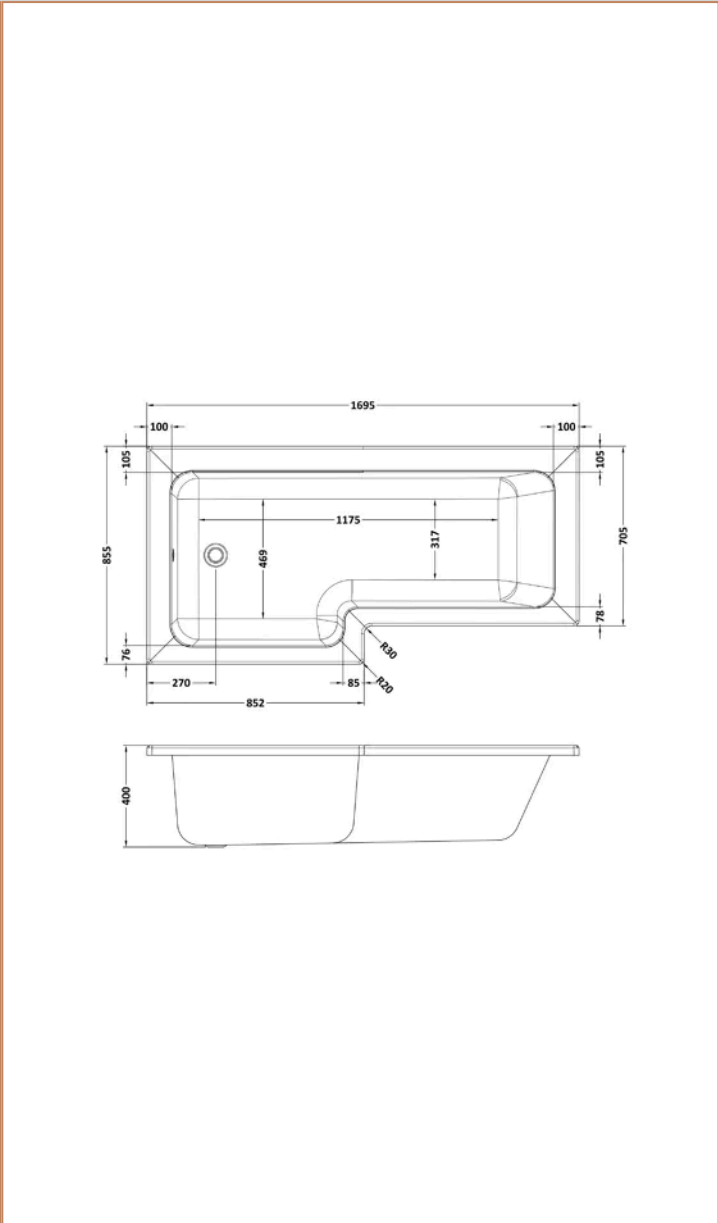

Sales Code:
BAZSS004

Barcode: 5056678408858

Brand: nuie

Description: nuie 1700 x 850mm White L-Shaped Left Hand Shower Bath, Bath Screen, Side Panel And Leg Set

Product Dimensions

Product	390 x 850 x 1700mm (H x W x L)
Nett Weight	0.01 kg
Packaged Weight	0.01 kg

Product Details

Volume	235 Litre
Country of Origin	Turkey
Product Material	Acrylic,Aluminium
Colour/Finish	White
Style	Contemporary
Adjustment Max	810
Adjustment Min	800
Bath Panel Included	Yes
Displaced Capacity	165 Litre
Embossed	No
Frame Finish	Polished Chrome
Glass Thickness	6 mm
Includes Grips	No
Leg Set Included	Yes
Legs Included	Yes
No. Of Tapholes	No Tapholes
Overflow Included	Yes
Tap Included	No
Waste Included	No

Sales Code: WBS701

Barcode: 5055275821626

Brand: nuie

Description: nuie 1700mm Left-Hand Square Shower Bath

Product Dimensions

Product	400 x 855 x 1695mm (H x W x L)
Packaged	425 x 850 x 1700mm (H x W x D)
Nett Weight	24.5 kg
Packaged Weight	24.5 kg

Packaging Details

Label Size (mm)	35 x 300
Label Colour	White
Label Qty	2.0000

Product Details

Volume	235 Litre
Country of Origin	Turkey
Product Material	Acrylic
Colour/Finish	White
Style	Contemporary
Fixings Included	No
Bath Panel Included	No
Ce Certified	Yes
Declaration Of Performance	Yes
Displaced Capacity	165 Litre
Includes Grips	No
Leg Set Included	No
Legs Included	No
No. Of Tapholes	No Tapholes
Overflow Included	No
Tap Included	No
Ukca Certified	Yes
Waste Included	No