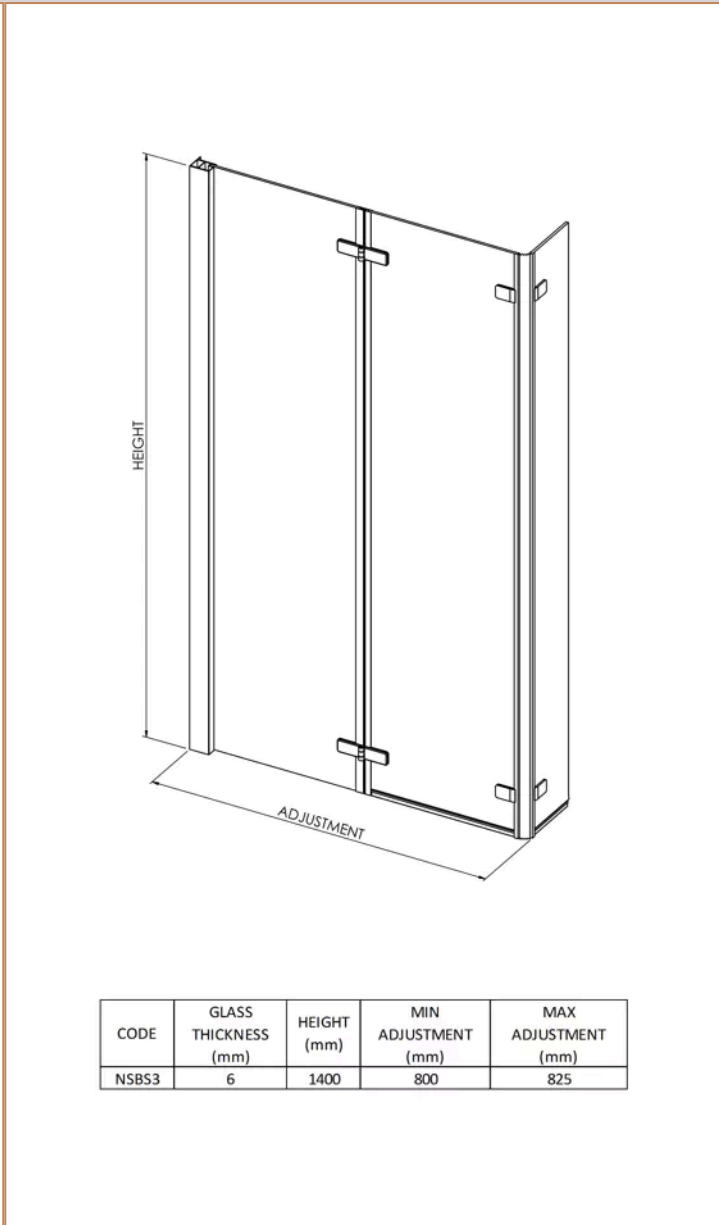

Sales Code: NSBS3

Barcode: 5055369043866

Brand: nuie

Description: nuie 800mm Semi-Frameless Chrome L-Shaped Hinged Bath Screen

CODE	GLASS THICKNESS (mm)	HEIGHT (mm)	MIN ADJUSTMENT (mm)	MAX ADJUSTMENT (mm)
NSBS3	6	1400	800	825

Product Dimensions

Product	1400 x 812 x 38mm (H x W x D)
Packaged	65 x 455 x 1460mm (H x W x D)
Nett Weight	24.5 kg
Packaged Weight	24.5 kg

Packaging Details

Label Size (mm)	40 x 140

Product Details

Country of Origin	China
Product Material	Aluminium
Colour/Finish	Chrome
Style	Contemporary
Fixings Included	Yes
Easy Clean	No
Adjustment Max	810
Adjustment Min	800
Ce Certified	Yes
Declaration Of Performance	Yes
Easy Fit	No
Enclosure Design	Semi-Frameless
Frame Finish	Chrome
Glass Thickness	6 mm
Handles Included	No
Support Bar Included	No
Swing In Dimension	400 mm
Swing Out Dimension	400 mm
Ukca Certified	Yes