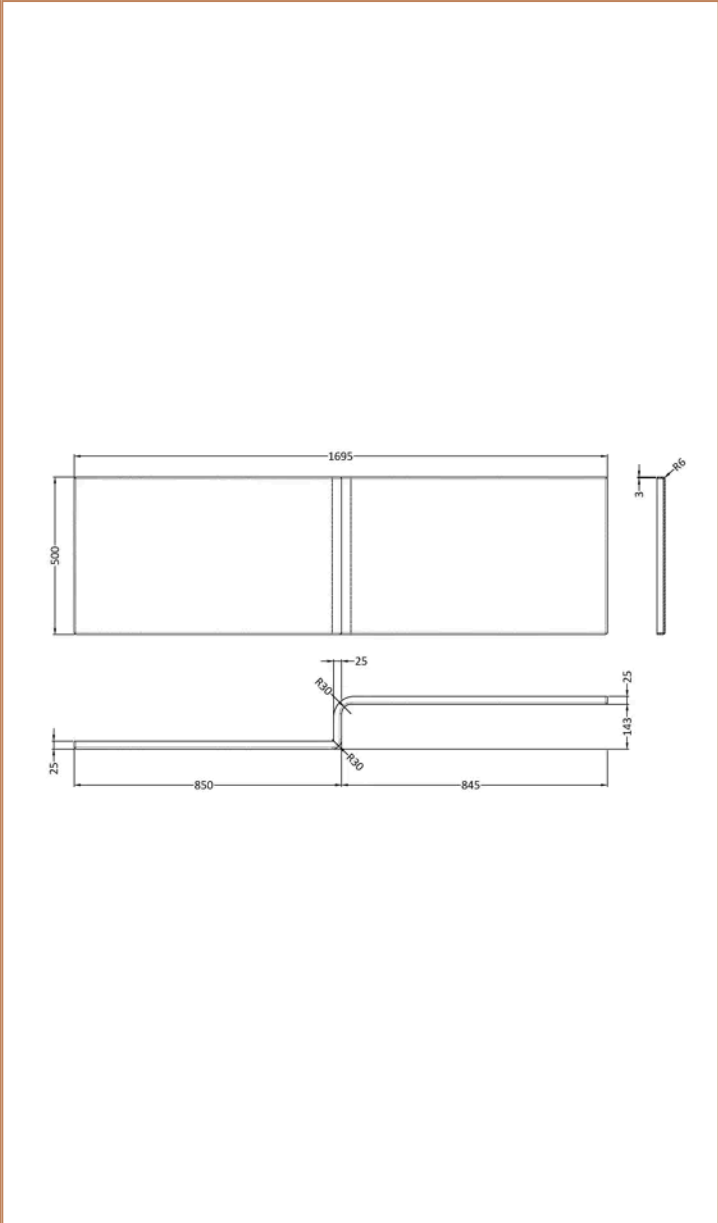

Sales Code:
BAZSS004

Barcode: 5056678408858

Brand: nuie

Description: nuie 1700 x 850mm White L-Shaped Left Hand Shower Bath, Bath Screen, Side Panel And Leg Set

Product Dimensions

Product	390 x 850 x 1700mm (H x W x L)
Nett Weight	0.01 kg
Packaged Weight	0.01 kg

Packaging Details

Label Size (mm)	35 x 300
Label Colour	White
Label Qty	2.0000

Product Details

Volume	235 Litre
Country of Origin	Turkey
Product Material	Acrylic
Colour/Finish	White
Style	Contemporary
Fixings Included	No
Bath Panel Included	No
Ce Certified	Yes
Declaration Of Performance	Yes
Displaced Capacity	165 Litre
Includes Grips	No
Leg Set Included	No
Legs Included	No
No. Of Tapholes	No Tapholes
Overflow Included	No
Tap Included	No
Ukca Certified	Yes
Waste Included	No

Sales Code: WBS300

Barcode: 5055369083596

Brand: nuie

Description: nuie 1700mm L-Shaped Acrylic Shower Bath Front Panel

Product Dimensions

Product	500 x 1700 x 150mm (H x W x D)
Packaged	555 x 1015 x 47mm (H x W x D)
Nett Weight	3.4 kg
Packaged Weight	3.4 kg

Product Dimensions

Product	1400 x 812 x 38mm (H x W x D)
Packaged	65 x 455 x 1460mm (H x W x D)
Nett Weight	24.5 kg
Packaged Weight	24.5 kg

Packaging Details

Label Size (mm)	40 x 140
-----------------	----------