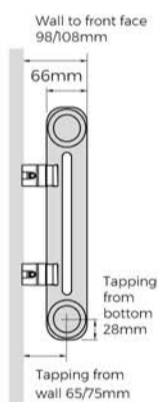

FITZROVIA VERTICAL

White

- Made in Italy
- Supplied complete with wall brackets
- Slip on feet and towel bar as optional extras

Sizes	6
-------	----------

Material	Steel
Stocked Finish	RAL 9016

Operating up to (bar)	10
Guarantee (years)	5

Sections	Code	Height mm	Width mm	Wall To Face mm	Tapping From Wall mm	Centres mm	Heat Output Δt 50°C		Dry Weight kg	Water Content ltrs
							Watts	BTUs		
2 COLUMN										
6	FWH-2-1800-06	1800	300	98/108	65/75	300	805	2747	15.60	9.48
8	FWH-2-1800-08	1800	392	98/108	65/75	392	1073	3661	20.80	12.64
11	FWH-2-1800-11	1800	530	98/108	65/75	530	1475	5033	28.60	17.38

Code	Item
SLIP ON FEET: WHITE	
FITZW-02	Fitzrovia White Foot 2 Column
FITZW-03	Fitzrovia White Foot 3 Column

Recommended feet:
6-11 sections: 2

Code	Item
TOWEL BAR	
FITZ-TB	Fitzrovia 8 Section Chrome Towel Bar

White finish

Optional towel bar

Slip on feet (adds 100mm to the height of the radiator)