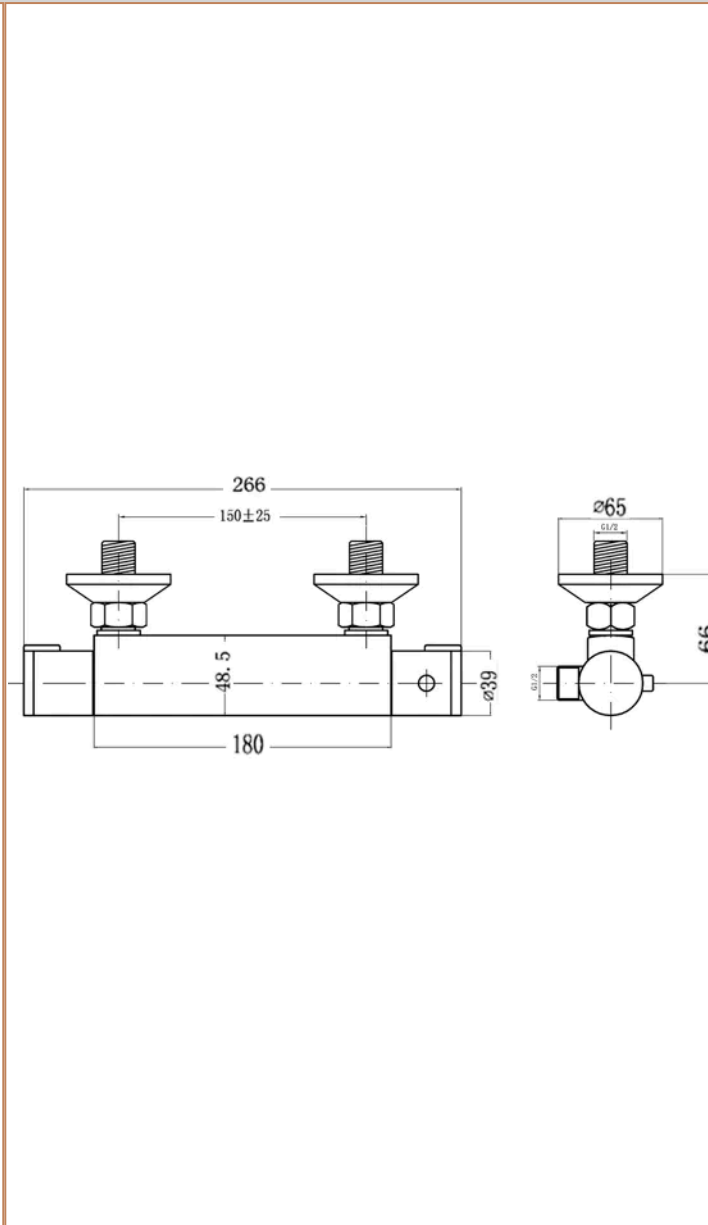

**Sales Code:** SBR61BV1

**Barcode:** 5056462602141

**Brand:** nuie

**Description:** nuie Chrome Round Bar Shower Valve & Slide Rail Kit

*Technical Drawing Not Available*

**Product Dimensions**

Product	595 x 168 x 71mm (H x W x D)
Nett Weight	0.1 kg
Packaged Weight	0.1 kg

**Product Details**

Country of Origin	China
Product Material	Brass Abs
Control Type	Manual
Valve/Cartridge Type	1/4 Turn
Colour/Finish	Chrome
Style	Contemporary
Min Operating Pressure	0.5 Bar
Minimum Operation Pressure	1 Bar
No. Of Body Jets	0.0000
Valve / Cartridge Type	1/4 Turn

### Product Dimensions

Product	65 x 266 x 66mm (H x W x D)
Packaged	75 x 75 x 275mm (H x W x D)
Nett Weight	0.56 kg
Packaged Weight	0.76 kg

**Packaging Details**

Label Size (mm)	50 x 100
Label Colour	White
Label Qty	2.0000

**Product Details**

Country of Origin	China
Product Material	Brass Abs
Control Type	Not Applicable
WRAS Approved	No
Colour/Finish	Chrome
Mount Type	Surface/Wall
Style	Contemporary
Easy Clean	Yes
TMV2 Approved	No
TMV3 Approved	No
Handset Included	Yes
Head Included	No
Hose Included	Yes
Hose Length	1500 mm
Min Operating Pressure	0.1 Bar
Minimum Operation Pressure	0 Bar
No. Outlets	1.0000
Outlet Elbow Supplied	No