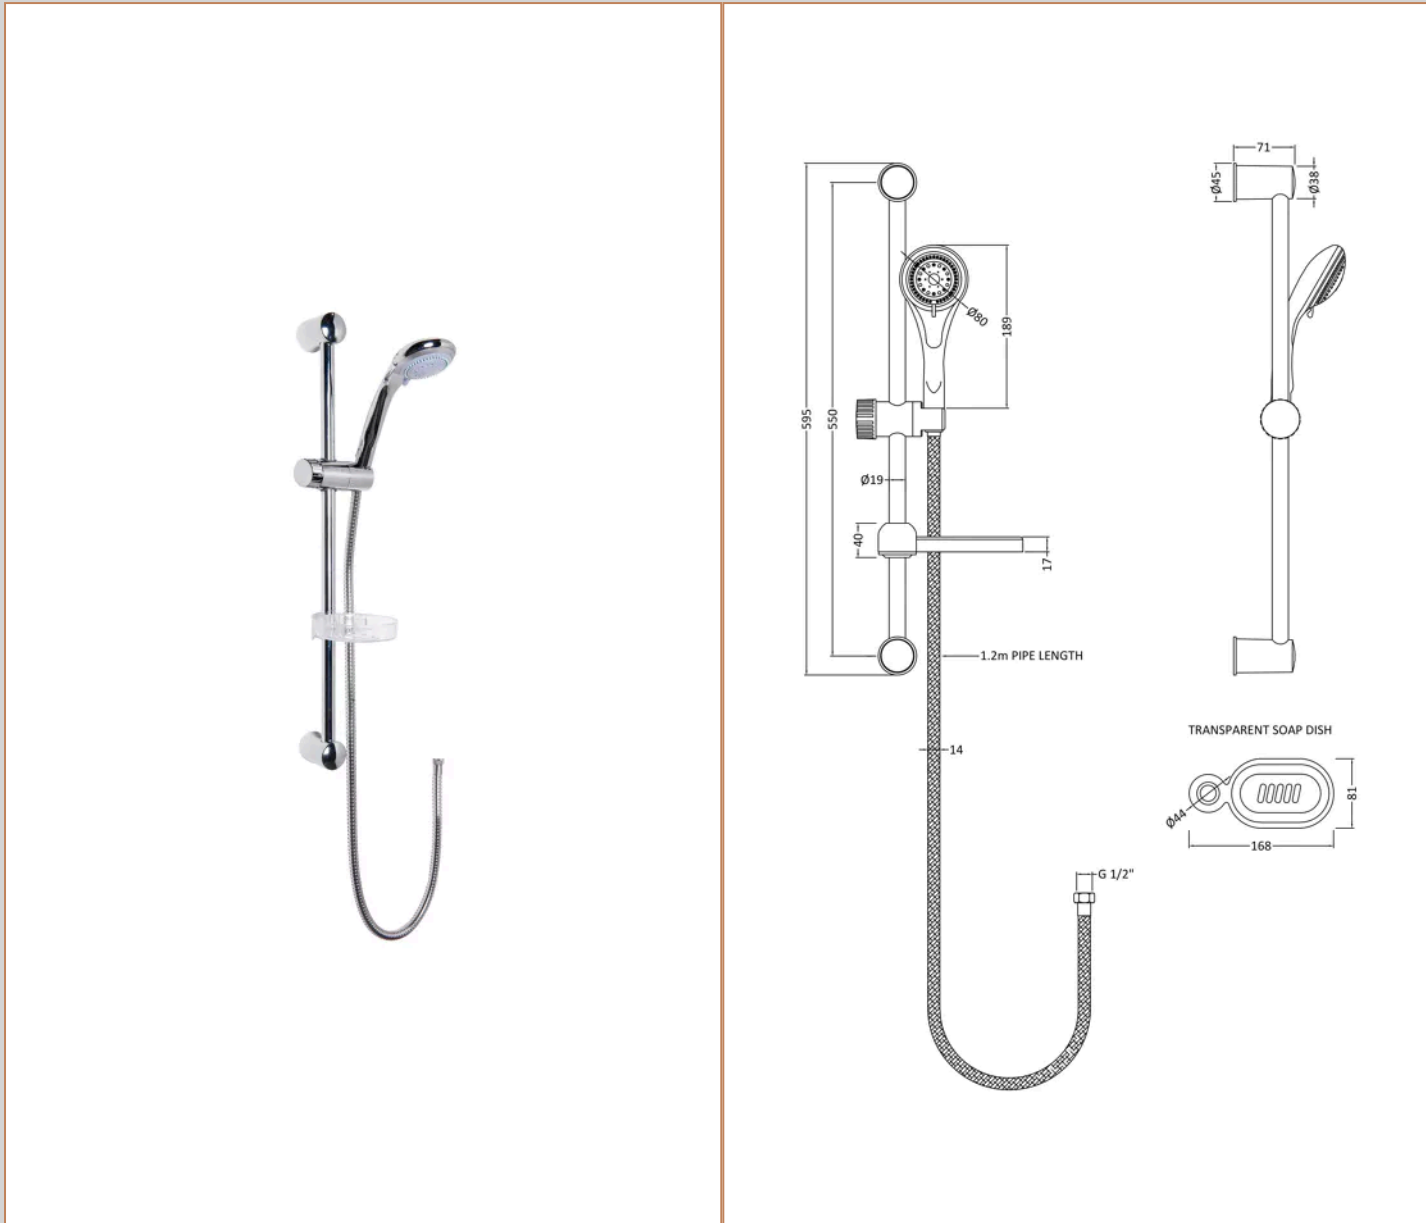

### Product Details

Country of Origin	China
Product Material	Brass Abs
Control Type	Manual
Colour/Finish	Chrome
Style	Contemporary
Handset Included	No
Head Included	No
Min Operating Pressure	0.5 Bar
Minimum Operation Pressure	1 Bar
No. Outlets	1.0000

**Sales Code:** JTY034

**Barcode:** 5055369034819

**Brand:** nuie

**Description:** nuie Chrome Shower Slide Rail Kit

**Product Dimensions**

Product	595 x 168 x 71mm (H x W x D)
Packaged	70 x 110 x 560mm (H x W x D)
Nett Weight	0.68 kg
Packaged Weight	0.68 kg

**Packaging Details**

Label Size (mm)	50 x 100
Label Colour	White
Label Qty	2.0000

**Product Details**

Country of Origin	China
Product Material	Brass Abs
Control Type	Not Applicable
WRAS Approved	No
Colour/Finish	Chrome
Mount Type	Surface/Wall
Style	Contemporary
Easy Clean	Yes
TMV2 Approved	No
TMV3 Approved	No
Handset Included	Yes
Head Included	No
Hose Included	Yes
Hose Length	1500 mm
Min Operating Pressure	0.1 Bar
Minimum Operation Pressure	0 Bar
No. Outlets	1.0000
Outlet Elbow Supplied	No