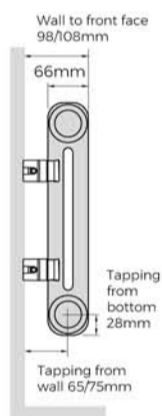

Operating up to (bar)	10
Guarantee (years)	5

Delivery	3-5 days
----------	-----------------

Sections	Code	Height mm	Width mm	Wall To Face mm	Tapping From Wall mm	Centres mm	Heat Output Δt 50°C		Dry Weight kg	Water Content ltrs
							Watts	BTUs		
2 COLUMN										
6	FAN-2-1800-06	1800	300	98/108	65/75	300	805	2747	15.60	9.48
8	FAN-2-1800-08	1800	392	98/108	65/75	392	1073	3661	20.80	12.64
11	FAN-2-1800-11	1800	530	98/108	65/75	530	1475	5033	28.60	17.38

Code	Item
------	------

SLIP ON FEET: ANTHRACITE	
FITZA-02	Fitzrovia Anthracite Foot 2 Column
FITZA-03	Fitzrovia Anthracite Foot 3 Column

Code	Item
------	------

TOWEL BAR	
FITZ-TB	Fitzrovia 8 Section Chrome Towel Bar

Recommended feet:

6-11 sections:
2

**2 column**

Anthracite finish

Optional towel bar

Slip on feet (adds 100mm to the height of the radiator)