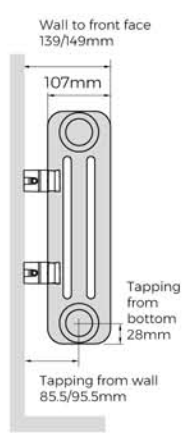

## White

- Made in Italy
- Supplied complete with wall brackets
- Slip on feet and towel bar as optional extras

Sizes	<b>6</b>
-------	----------

Material	<b>Steel</b>
Stocked Finish	<b>RAL 9016</b>

Operating up to (bar)	<b>10</b>
Guarantee (years)	<b>5</b>

Delivery	<b>3-5 days</b>
----------	-----------------

Sections	Code	Height mm	Width mm	Wall To Face mm	Tapping From Wall mm	Centres mm	Heat Output $\Delta t$ 50°C		Dry Weight kg	Water Content ltrs
							Watts	BTUs		
<b>3 COLUMN</b>										
6	FWH-3-1800-06	1800	300	139/149	85.5/95.5	300	1081	3688	23.46	14.10
8	FWH-3-1800-08	1800	392	139/149	85.5/95.5	392	1442	4920	31.28	18.80
11	FWH-3-1800-11	1800	530	139/149	85.5/95.5	530	1982	6763	43.01	25.85

Code	Item
------	------

SLIP ON FEET: WHITE	
FITZW-02	Fitzrovia White Foot 2 Column
FITZW-03	Fitzrovia White Foot 3 Column

Code	Item
------	------

TOWEL BAR	
FITZ-TB	Fitzrovia 8 Section Chrome Towel Bar

**Recommended feet:**6-11 sections:  
**2**