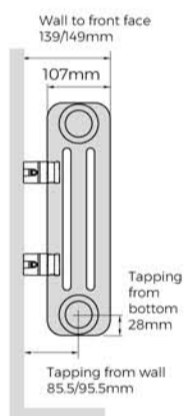

FITZROVIA VERTICAL

Anthracite

- Made in Italy
- Special Metallic Anthracite finish
- Supplied complete with wall brackets
- Slip on feet and towel bar as optional extras

Sizes	6

Material	Steel
Stocked Finish	Anthracite

Operating up to (bar)	10
Guarantee (years)	5

Delivery	3-5 days

Sections	Code	Height mm	Width mm	Wall To Face mm	Tapping From Wall mm	Centres mm	Heat Output Δt 50°C		Dry Weight kg	Water Content ltrs
							Watts	BTUs		
3 COLUMN										
6	FAN-3-1800-06	1800	300	139/149	85.5/95.5	300	1081	3688	23.46	14.10
8	FAN-3-1800-08	1800	392	139/149	85.5/95.5	392	1442	4920	31.28	18.80
11	FAN-3-1800-11	1800	530	139/149	85.5/95.5	530	1982	6763	43.01	25.85

Code	Item

SLIP ON FEET: ANTHRACITE

FITZA-02	Fitzrovia Anthracite Foot 2 Column
FITZA-03	Fitzrovia Anthracite Foot 3 Column

Code	Item

TOWEL BAR

FITZ-TB	Fitzrovia 8 Section Chrome Towel Bar

Recommended feet:

6-11 sections:
2

Anthracite finish