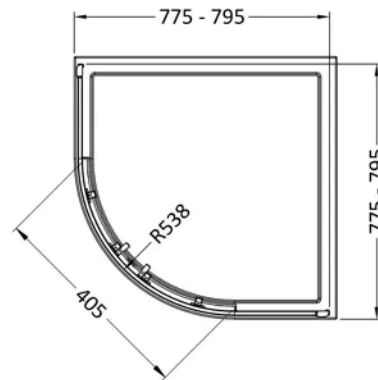

### Product Dimensions

Product	1900 x 780 x 780mm (H x W x D)
Nett Weight	53.68 kg
Packaged Weight	58.7 kg

### Product Details

Country of Origin	China
Product Material	Acrylic Capped Abs Caco3 And Pu,Aluminium,Glass
Colour/Finish	Chrome
Style	Contemporary
Easy Clean	No
Adjustment Max	795
Adjustment Min	775
Ce Certified	Yes
Easy Fit	Yes
Enclosure Design	Framed
Entry Width	405 mm
Frame Finish	Chrome
Glass Thickness	6 mm
Handle Material	ABS
Handles Included	Yes
Radius	538 mm
Raised Edge	Yes
Return Panel Included	No
Slip Resistant	No
Support Bar Included	No
Waste Included	No
Waste Shape	Round
Waste Size Required	90mm
Wheel Type	Plastic Dual Quick Release

### Product Dimensions

Product	1900 x 780 x 780mm (H x W x D)
Packaged	1955 x 425 x 120mm (H x W x D)
Nett Weight	38.3 kg
Packaged Weight	38.3 kg

### Product Dimensions

Product	40 x 800 x 800mm (H x W x L)
Packaged	80 x 840 x 840mm (H x W x D)
Nett Weight	17.5 kg
Packaged Weight	17.8 kg