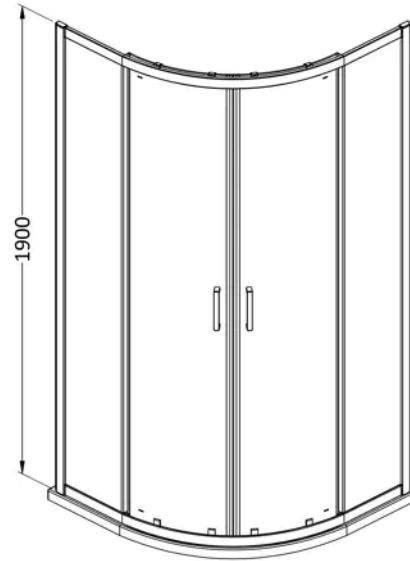

### Product Dimensions

Product	1900 x 780 x 780mm (H x W x D)
Nett Weight	53.68 kg
Packaged Weight	58.7 kg

### Product Details

Country of Origin	China
Product Material	Acrylic Capped Abs Caco3 And Pu,Aluminium,Glass
Colour/Finish	Chrome
Style	Contemporary
Easy Clean	No
Adjustment Max	795
Adjustment Min	775
Ce Certified	Yes
Easy Fit	Yes
Enclosure Design	Framed
Entry Width	405 mm
Frame Finish	Chrome
Glass Thickness	6 mm
Handle Material	ABS
Handles Included	Yes
Radius	538 mm
Raised Edge	Yes
Return Panel Included	No
Slip Resistant	No
Support Bar Included	No
Waste Included	No
Waste Shape	Round
Waste Size Required	90mm
Wheel Type	Plastic Dual Quick Release

### Product Dimensions

Product	1900 x 780 x 780mm (H x W x D)
Packaged	1955 x 425 x 120mm (H x W x D)
Nett Weight	38.3 kg
Packaged Weight	38.3 kg

### Product Details

Country of Origin	China
Product Material	Aluminium
Colour/Finish	Chrome
Style	Contemporary
Handle Type	Square T Shape
Fixings Included	Yes
Easy Clean	No
Adjustment Max	795
Adjustment Min	775
Ce Certified	Yes
Easy Fit	Yes
Enclosure Design	Framed
Entry Width	405 mm
Frame Finish	Chrome
Glass Thickness	6 mm
Handle Material	ABS
Handles Included	Yes
No. Doors	2
Radius	538 mm
Wheel Type	Dual Quick Release