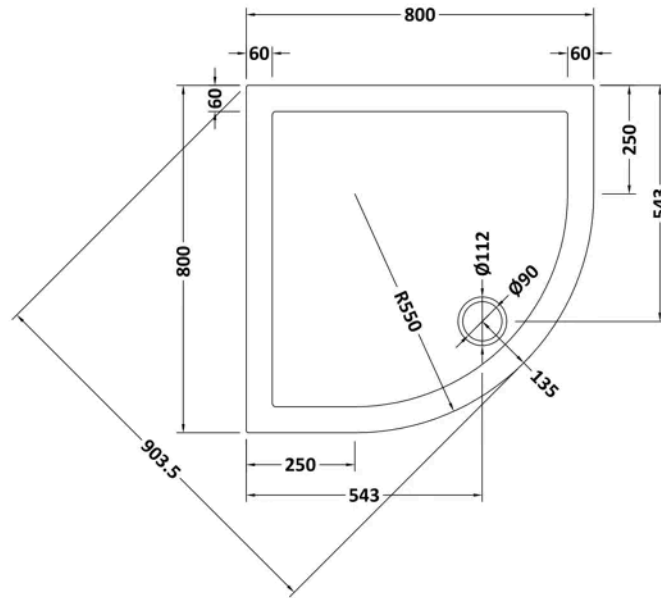

### Product Dimensions

Product	1900 x 780 x 780mm (H x W x D)
Packaged	1955 x 425 x 120mm (H x W x D)
Nett Weight	38.3 kg
Packaged Weight	38.3 kg

### Product Details

Country of Origin	China
Product Material	Aluminium
Colour/Finish	Chrome
Style	Contemporary
Handle Type	Square T Shape
Fixings Included	Yes
Easy Clean	No
Adjustment Max	795
Adjustment Min	775
Ce Certified	Yes
Easy Fit	Yes
Enclosure Design	Framed
Entry Width	405 mm
Frame Finish	Chrome
Glass Thickness	6 mm
Handle Material	ABS
Handles Included	Yes
No. Doors	2
Radius	538 mm
Wheel Type	Dual Quick Release

**Sales Code:** NTP105

**Barcode:** 5055369006199

**Brand:** nuie

**Description:** 800 x 800mm Quadrant Shower Tray

### Product Dimensions

Product	40 x 800 x 800mm (H x W x L)
Packaged	80 x 840 x 840mm (H x W x D)
Nett Weight	17.5 kg
Packaged Weight	17.8 kg