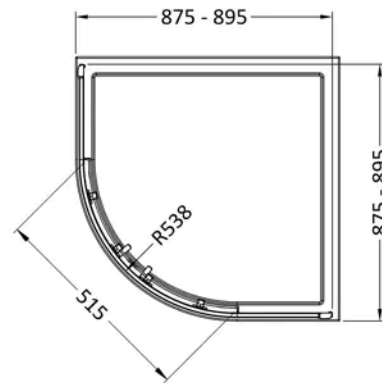

Sales Code: ENZET061

Barcode: 5056678467404

Brand: nuie

Description: nuie Rene 880mm Framed Chrome Quadrant Shower Enclosure With Tray

Technical Drawing Not Available

Product Dimensions

Product	1900 x 880 x 880mm (H x W x D)
Nett Weight	61.08 kg
Packaged Weight	66.1 kg

Product Details

Country of Origin	China
Product Material	Acrylic Capped Abs Caco3 And Pu,Aluminium,Glass
Colour/Finish	Chrome
Style	Contemporary
Easy Clean	No
Adjustment Max	895
Adjustment Min	875
Ce Certified	Yes
Easy Fit	Yes
Enclosure Design	Framed
Entry Width	515 mm
Frame Finish	Chrome
Glass Thickness	6 mm
Handle Material	ABS
Handles Included	Yes
Radius	538 mm
Raised Edge	Yes
Return Panel Included	No
Slip Resistant	No
Support Bar Included	No
Waste Included	No
Waste Shape	Round
Waste Size Required	90mm
Wheel Type	Plastic Dual Quick Release

Sales Code: SMQU9-E6

Barcode: 5056678432495

Brand: nuie

Description: nuie Rene 900mm Framed Chrome Shower Enclosure

Product Dimensions

Product	1900 x 880 x 880mm (H x W x D)
Packaged	1955 x 425 x 120mm (H x W x D)
Nett Weight	41.2 kg
Packaged Weight	41.2 kg

Sales Code: NTP106

Barcode: 5055369006205

Brand: nuie

Description: 900 x 900mm Quadrant Shower Tray

Product Dimensions

Product	40 x 900 x 900mm (H x W x L)
Packaged	80 x 940 x 940mm (H x W x D)
Nett Weight	23.3 kg
Packaged Weight	23.6 kg