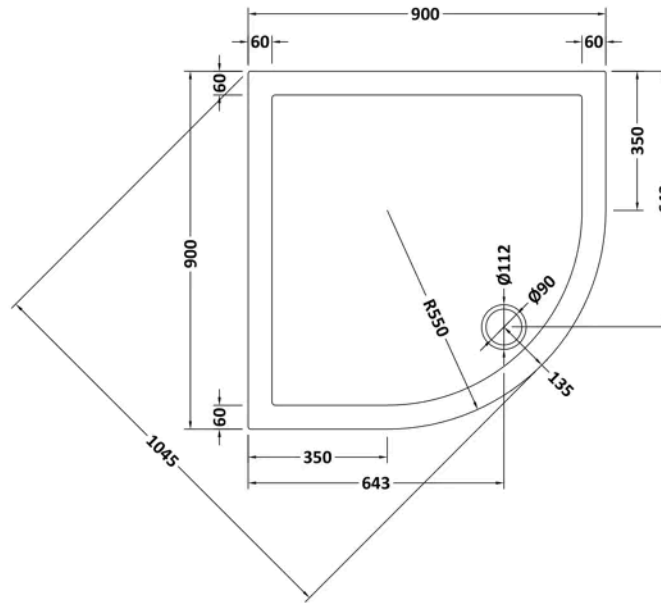

Product Details

Country of Origin	China
Product Material	Acrylic Capped Abs Caco3 And Pu,Aluminium,Glass
Colour/Finish	Chrome
Style	Contemporary
Easy Clean	No
Adjustment Max	895
Adjustment Min	875
Ce Certified	Yes
Easy Fit	Yes
Enclosure Design	Framed
Entry Width	515 mm
Frame Finish	Chrome
Glass Thickness	6 mm
Handle Material	ABS
Handles Included	Yes
Radius	538 mm
Raised Edge	Yes
Return Panel Included	No
Slip Resistant	No
Support Bar Included	No
Waste Included	No
Waste Shape	Round
Waste Size Required	90mm
Wheel Type	Plastic Dual Quick Release

Sales Code: SMQU9-E6

Barcode: 5056678432495

Brand: nuie

Description: nuie Rene 900mm Framed Chrome Shower Enclosure

Product Dimensions

Product	1900 x 880 x 880mm (H x W x D)
Packaged	1955 x 425 x 120mm (H x W x D)
Nett Weight	41.2 kg
Packaged Weight	41.2 kg

Product Details

Country of Origin	China
Product Material	Aluminium
Colour/Finish	Chrome
Style	Contemporary
Handle Type	Square T Shape
Fixings Included	Yes
Easy Clean	No
Adjustment Max	895
Adjustment Min	875
Ce Certified	Yes
Easy Fit	Yes
Enclosure Design	Framed
Entry Width	515 mm
Frame Finish	Chrome
Glass Thickness	6 mm
Handle Material	ABS
Handles Included	Yes
No. Doors	2
Radius	538 mm
Wheel Type	Dual Quick Release

Sales Code: NTP106

Barcode: 5055369006205

Brand: nuie

Description: 900 x 900mm Quadrant Shower Tray

Product Dimensions

Product	40 x 900 x 900mm (H x W x L)
Packaged	80 x 940 x 940mm (H x W x D)
Nett Weight	23.3 kg
Packaged Weight	23.6 kg