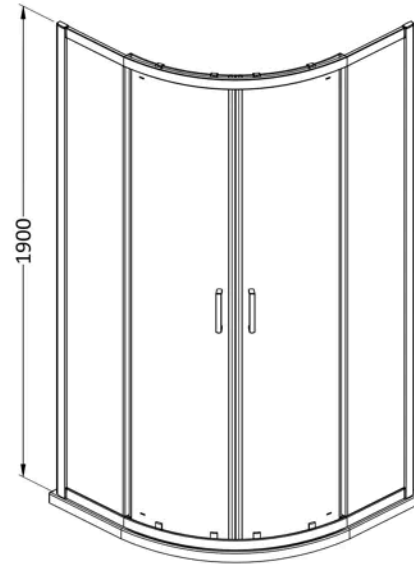

Sales Code: ENZET061

Barcode: 5056678467404

Brand: nuie

Description: nuie Rene 880mm Framed Chrome Quadrant Shower Enclosure With Tray

Technical Drawing Not Available

Product Dimensions

Product	1900 x 880 x 880mm (H x W x D)
Nett Weight	61.08 kg
Packaged Weight	66.1 kg

Product Details

Country of Origin	China
Product Material	Acrylic Capped Abs Caco3 And Pu,Aluminium,Glass
Colour/Finish	Chrome
Style	Contemporary
Easy Clean	No
Adjustment Max	895
Adjustment Min	875
Ce Certified	Yes
Easy Fit	Yes
Enclosure Design	Framed
Entry Width	515 mm
Frame Finish	Chrome
Glass Thickness	6 mm
Handle Material	ABS
Handles Included	Yes
Radius	538 mm
Raised Edge	Yes
Return Panel Included	No
Slip Resistant	No
Support Bar Included	No
Waste Included	No
Waste Shape	Round
Waste Size Required	90mm
Wheel Type	Plastic Dual Quick Release

Sales Code: SMQU9-E6

Barcode: 5056678432495

Brand: nuie

Description: nuie Rene 900mm Framed Chrome Shower Enclosure

Product Dimensions

Product	1900 x 880 x 880mm (H x W x D)
Packaged	1955 x 425 x 120mm (H x W x D)
Nett Weight	41.2 kg
Packaged Weight	41.2 kg

Product Details

Country of Origin	China
Product Material	Aluminium
Colour/Finish	Chrome
Style	Contemporary
Handle Type	Square T Shape
Fixings Included	Yes
Easy Clean	No
Adjustment Max	895
Adjustment Min	875
Ce Certified	Yes
Easy Fit	Yes
Enclosure Design	Framed
Entry Width	515 mm
Frame Finish	Chrome
Glass Thickness	6 mm
Handle Material	ABS
Handles Included	Yes
No. Doors	2
Radius	538 mm
Wheel Type	Dual Quick Release