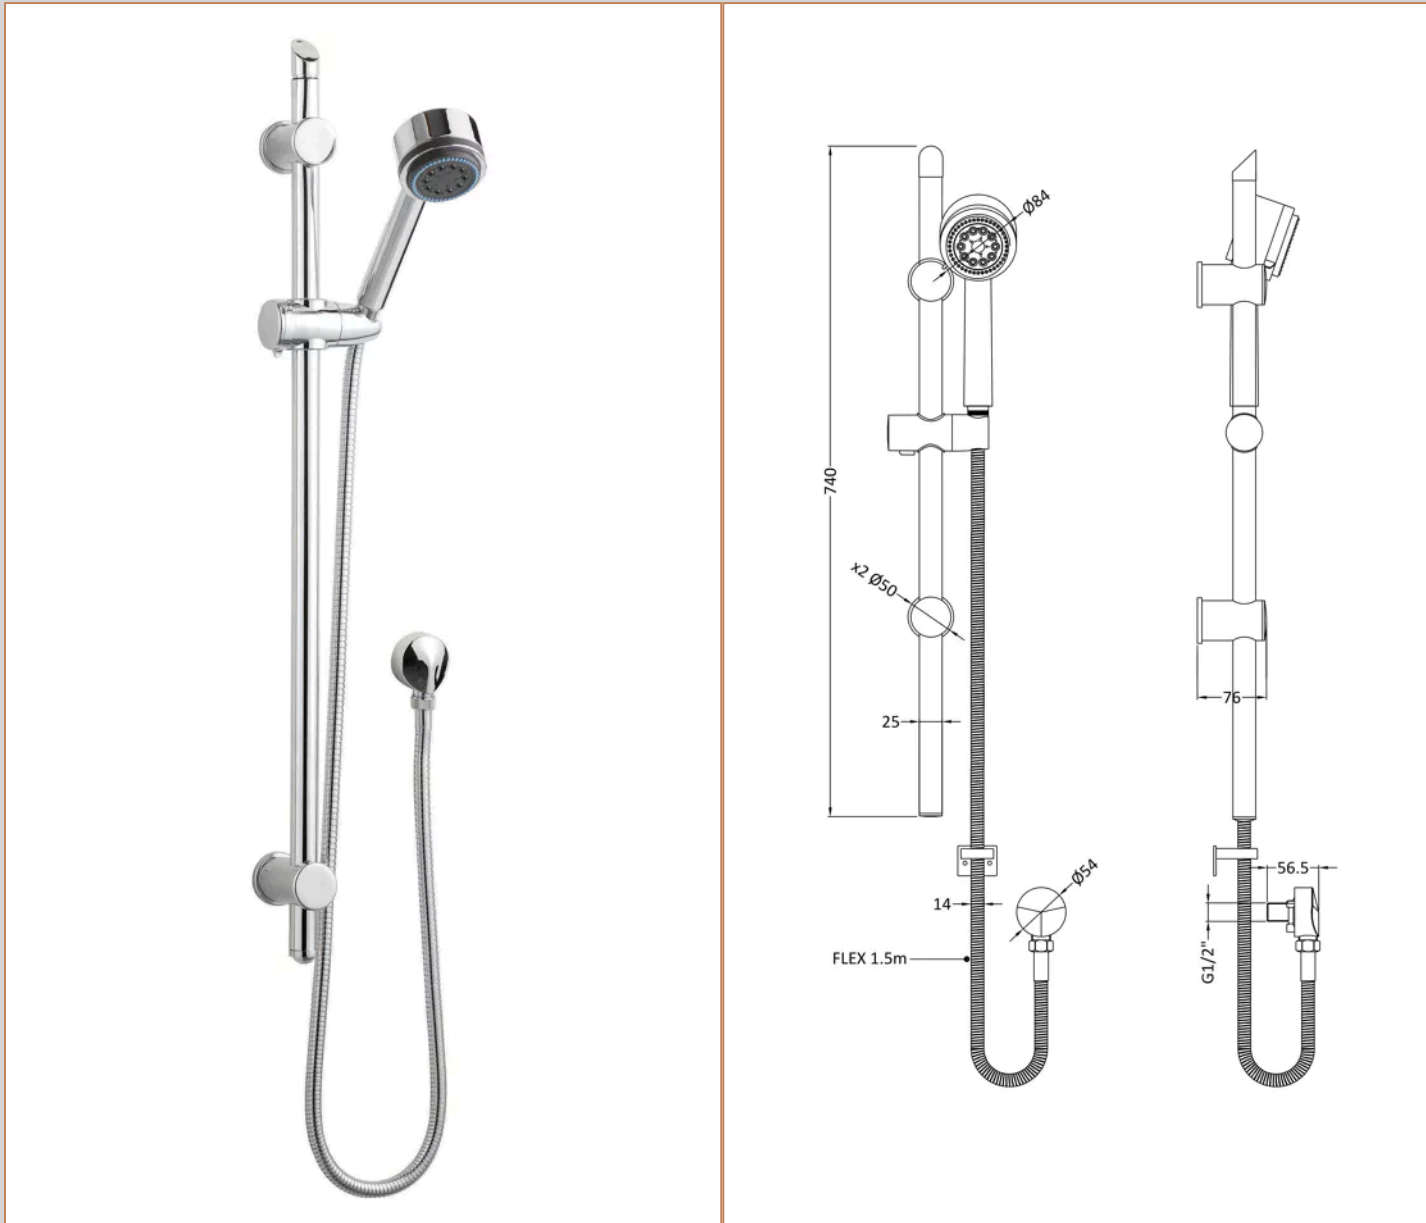

**Sales Code:** SBR71BV1

**Barcode:** 5056462602240

**Brand:** nuie

**Description:** nuie Exposed Round Chrome Bar Valve & Slide Rail Shower Kit

*Technical Drawing Not Available*

**Product Dimensions**

Product	740 x 140 x 76mm (H x W x D)
Nett Weight	0.1 kg
Packaged Weight	0.1 kg

### Product Dimensions

Product	65 x 266 x 66mm (H x W x D)
Packaged	75 x 75 x 275mm (H x W x D)
Nett Weight	0.56 kg
Packaged Weight	0.76 kg

### Product Details

Country of Origin	China
Product Material	Brass Abs
Control Type	Manual
Colour/Finish	Chrome
Style	Contemporary
Handset Included	No
Head Included	No
Min Operating Pressure	0.5 Bar
Minimum Operation Pressure	1 Bar
No. Outlets	1.0000

### Product Dimensions

Product	740 x 140 x 76mm (H x W x D)
Packaged	83 x 160 x 790mm (H x W x D)
Nett Weight	1.19 kg
Packaged Weight	1.19 kg