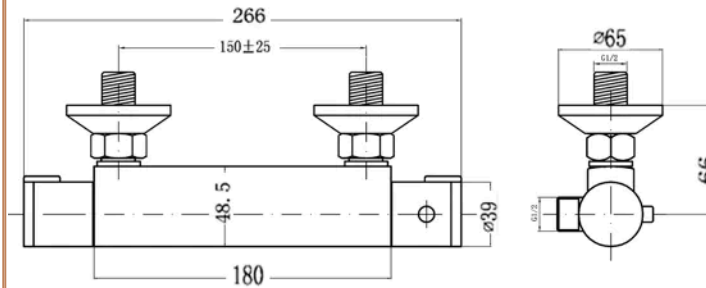

**Sales Code:** SBR71BV1

**Barcode:** 5056462602240

**Brand:** nuie

**Description:** nuie Exposed Round Chrome Bar Valve & Slide Rail Shower Kit

*Technical Drawing Not Available*

**Product Dimensions**

Product	740 x 140 x 76mm (H x W x D)
Nett Weight	0.1 kg
Packaged Weight	0.1 kg

### Product Dimensions

Product	65 x 266 x 66mm (H x W x D)
Packaged	75 x 75 x 275mm (H x W x D)
Nett Weight	0.56 kg
Packaged Weight	0.76 kg

### Product Dimensions

Product	740 x 140 x 76mm (H x W x D)
Packaged	83 x 160 x 790mm (H x W x D)
Nett Weight	1.19 kg
Packaged Weight	1.19 kg

### Packaging Details

Label Size (mm)	50 x 100
Label Colour	White
Label Qty	2.0000