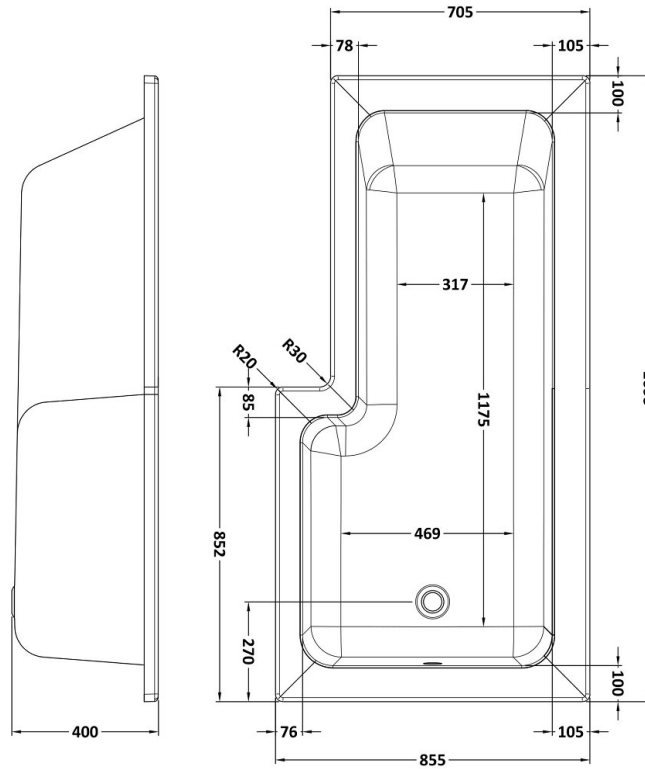

**Sales Code:**  
BAZSS017

**Barcode:** 5056678408971

**Brand:** nuie

**Description:** nuie 1700 x 850mm White L-Shaped Right Hand Shower Bath, Bath Screen, Side Panel And Leg Set

**Product Dimensions**

Product	390 x 850 x 1700mm (H x W x L)
Nett Weight	0.01 kg
Packaged Weight	0.01 kg

**Product Details**

Volume	235 Litre
Country of Origin	Turkey
Product Material	Acrylic,Aluminium
Colour/Finish	White
Style	Contemporary
Fixings Included	No
Adjustment Max	815
Adjustment Min	800
Bath Panel Included	Yes
Displaced Capacity	165 Litre
Embossed	No
Frame Finish	Matt Black
Glass Thickness	6 mm
Includes Grips	No
Leg Set Included	Yes
Legs Included	Yes
No. Of Tapholes	No Tapholes
Overflow Included	Yes
Painted Option Available	No
Tap Included	No
Waste Included	No

### Product Dimensions

Product	400 x 855 x 400 x 1695mm (H x W x D x L)
Packaged	425 x 850 x 1700mm (H x W x D)
Nett Weight	24.5 kg
Packaged Weight	24.5 kg

### Packaging Details

Label Size (mm)	35 x 300
Label Colour	White
Label Qty	2.0000