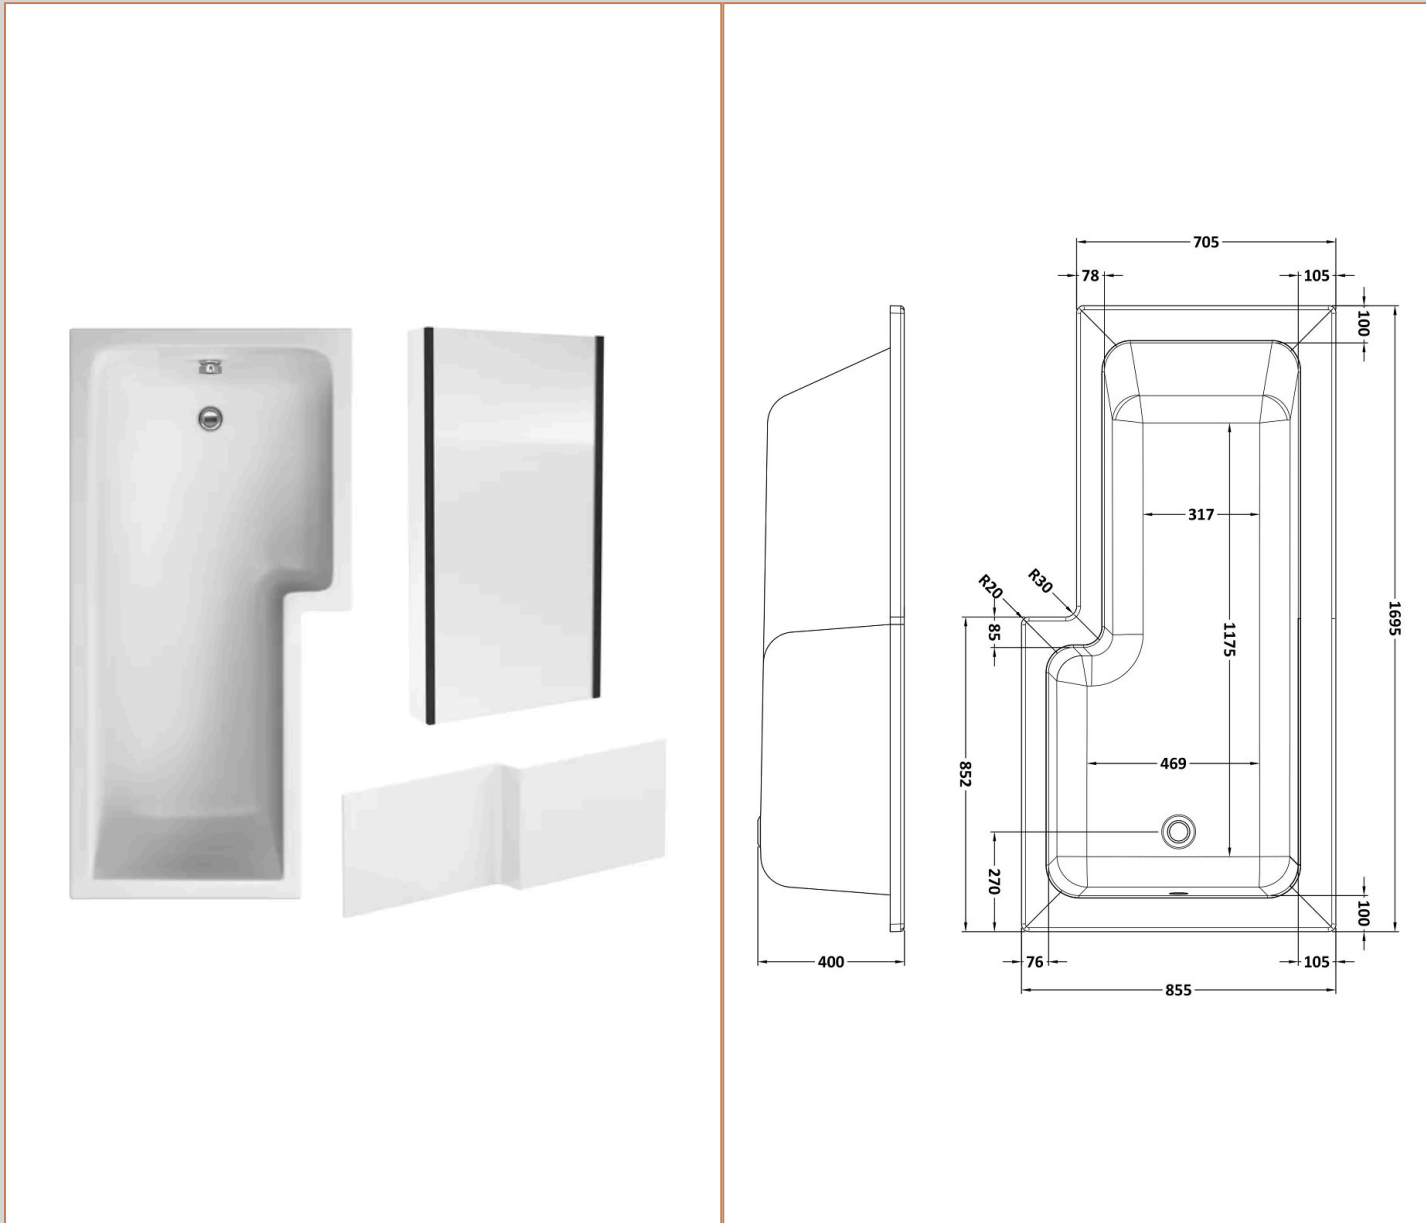

**Sales Code:**  
BAZSS017

**Barcode:** 5056678408971

**Brand:** nuie

**Description:** nuie 1700 x 850mm White L-Shaped Right Hand Shower Bath, Bath Screen, Side Panel And Leg Set

**Product Dimensions**

Product	390 x 850 x 1700mm (H x W x L)
Nett Weight	0.01 kg
Packaged Weight	0.01 kg

**Product Details**

Volume	235 Litre
Country of Origin	Turkey
Product Material	Acrylic,Aluminium
Colour/Finish	White
Style	Contemporary
Fixings Included	No
Adjustment Max	815
Adjustment Min	800
Bath Panel Included	Yes
Displaced Capacity	165 Litre
Embossed	No
Frame Finish	Matt Black
Glass Thickness	6 mm
Includes Grips	No
Leg Set Included	Yes
Legs Included	Yes
No. Of Tapholes	No Tapholes
Overflow Included	Yes
Painted Option Available	No
Tap Included	No
Waste Included	No

### Product Details

Volume	235 Litre
Country of Origin	Turkey
Product Material	Acrylic
Colour/Finish	White
Style	Contemporary
Fixings Included	No
Bath Panel Included	No
Ce Certified	Yes
Declaration Of Performance	Yes
Displaced Capacity	165 Litre
Includes Grips	No
Leg Set Included	No
Legs Included	No
No. Of Tapholes	No Tapholes
Overflow Included	No
Tap Included	No
Ukca Certified	Yes
Waste Included	No

**Sales Code:** WBS300

**Barcode:** 5055369083596

**Brand:** nuie

**Description:** nuie 1700mm L-Shaped Acrylic Shower Bath Front Panel

**Product Dimensions**

Product	500 x 1700 x 150mm (H x W x D)
Packaged	555 x 1015 x 47mm (H x W x D)
Nett Weight	3.4 kg
Packaged Weight	3.4 kg