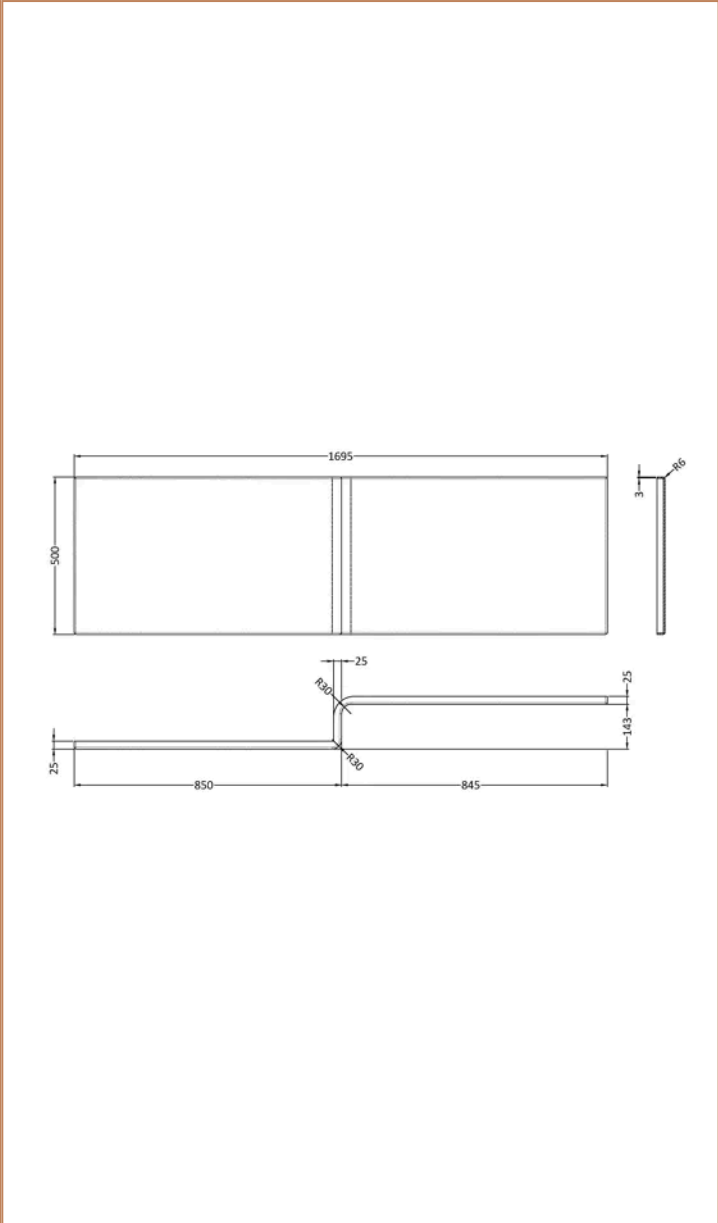

**Sales Code:**  
BAZSS017

**Barcode:** 5056678408971

**Brand:** nuie

**Description:** nuie 1700 x 850mm White L-Shaped Right Hand Shower Bath, Bath Screen, Side Panel And Leg Set

**Product Dimensions**

Product	390 x 850 x 1700mm (H x W x L)
Nett Weight	0.01 kg
Packaged Weight	0.01 kg

### Product Dimensions

Product	400 x 855 x 400 x 1695mm (H x W x D x L)
Packaged	425 x 850 x 1700mm (H x W x D)
Nett Weight	24.5 kg
Packaged Weight	24.5 kg

### Product Details

Volume	235 Litre
Country of Origin	Turkey
Product Material	Acrylic
Colour/Finish	White
Style	Contemporary
Fixings Included	No
Bath Panel Included	No
Ce Certified	Yes
Declaration Of Performance	Yes
Displaced Capacity	165 Litre
Includes Grips	No
Leg Set Included	No
Legs Included	No
No. Of Tapholes	No Tapholes
Overflow Included	No
Tap Included	No
Ukca Certified	Yes
Waste Included	No

**Sales Code:** WBS300

**Barcode:** 5055369083596

**Brand:** nuie

**Description:** nuie 1700mm L-Shaped Acrylic Shower Bath Front Panel

**Product Dimensions**

Product	500 x 1700 x 150mm (H x W x D)
Packaged	555 x 1015 x 47mm (H x W x D)
Nett Weight	3.4 kg
Packaged Weight	3.4 kg