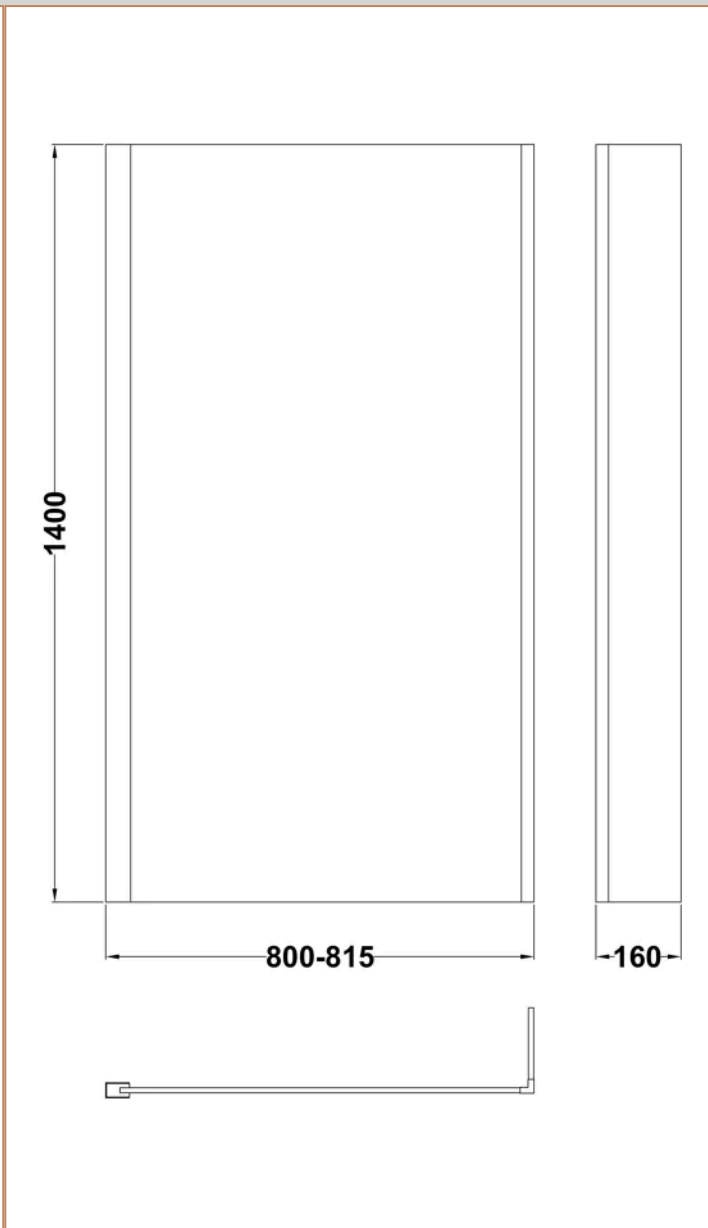

**Sales Code:**  
BAZSS017

**Barcode:** 5056678408971

**Brand:** nuie

**Description:** nuie 1700 x 850mm White L-Shaped Right Hand Shower Bath, Bath Screen, Side Panel And Leg Set

**Product Dimensions**

Product	390 x 850 x 1700mm (H x W x L)
Nett Weight	0.01 kg
Packaged Weight	0.01 kg

### Product Dimensions

Product	400 x 855 x 400 x 1695mm (H x W x D x L)
Packaged	425 x 850 x 1700mm (H x W x D)
Nett Weight	24.5 kg
Packaged Weight	24.5 kg

**Sales Code:** WBS300

**Barcode:** 5055369083596

**Brand:** nuie

**Description:** nuie 1700mm L-Shaped Acrylic Shower Bath Front Panel

**Product Dimensions**

Product	500 x 1700 x 150mm (H x W x D)
Packaged	555 x 1015 x 47mm (H x W x D)
Nett Weight	3.4 kg
Packaged Weight	3.4 kg

**Barcode:** 5056462694825

**Brand:** nuie

**Description:** nuie 800mm Semi-Frameless Matt Black Bath Screen 815mm

**Product Dimensions**

Product	1400 x 815 x 38mm (H x W x D)
Packaged	55 x 810 x 1460mm (H x W x D)
Nett Weight	18 kg
Packaged Weight	18.7 kg