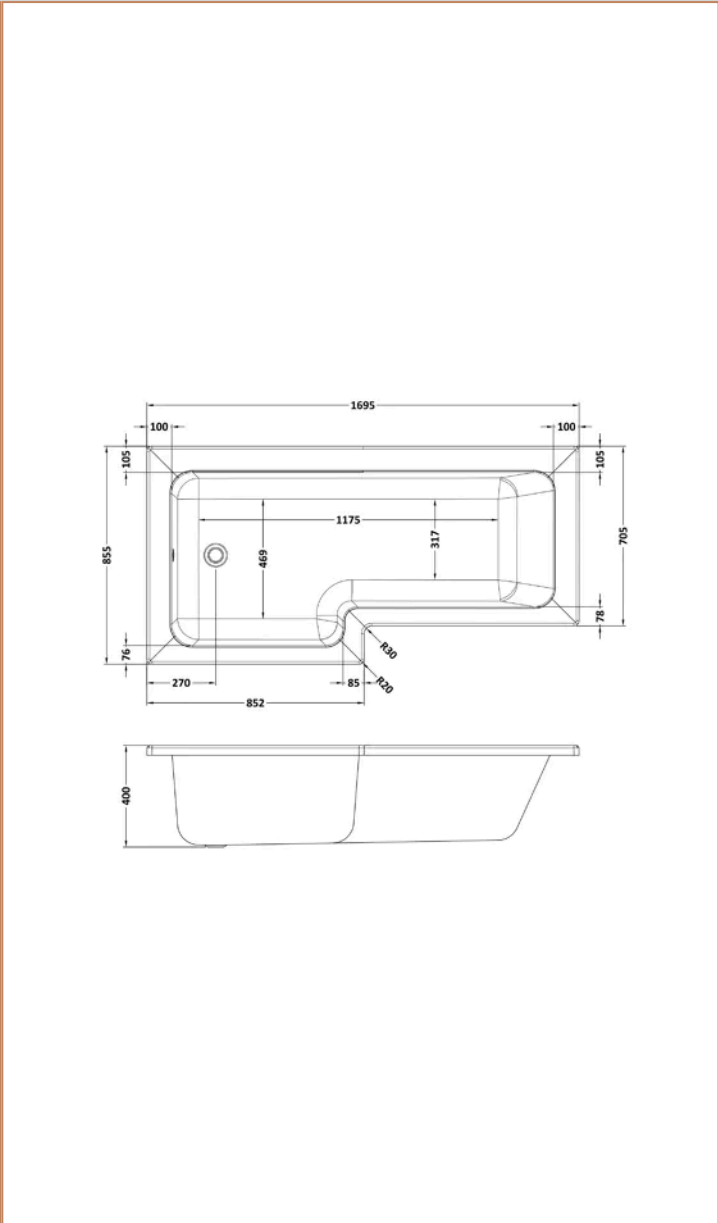

Sales Code:
BAZSS015

Barcode: 5056678408957

Brand: nuie

Description: nuie 1700 x 850mm White L-Shaped Left Hand Shower Bath, Bath Screen, Side Panel And Leg Set

Product Dimensions	
Product	390 x 850 x 1700mm (H x W x L)
Nett Weight	0.01 kg
Packaged Weight	0.01 kg
Product Details	
Volume	235 Litre
Country of Origin	Turkey
Product Material	Acrylic,Aluminium
Colour/Finish	White
Style	Contemporary
Fixings Included	No
Adjustment Max	815
Adjustment Min	800
Bath Panel Included	Yes
Displaced Capacity	165 Litre
Embossed	No
Frame Finish	Matt Black
Glass Thickness	6 mm
Includes Grips	No
Leg Set Included	Yes
Legs Included	Yes
No. Of Tapholes	No Tapholes
Overflow Included	Yes
Painted Option Available	No
Tap Included	No
Waste Included	No

Sales Code: WBS701

Barcode: 5055275821626

Brand: nuie

Description: nuie 1700mm Left-Hand Square Shower Bath

Product Dimensions

Product	400 x 855 x 1695mm (H x W x L)
Packaged	425 x 850 x 1700mm (H x W x D)
Nett Weight	24.5 kg
Packaged Weight	24.5 kg

Packaging Details

Label Size (mm)	35 x 300
Label Colour	White
Label Qty	2.0000

Product Details

Volume	235 Litre
Country of Origin	Turkey
Product Material	Acrylic
Colour/Finish	White
Style	Contemporary
Fixings Included	No
Bath Panel Included	No
Ce Certified	Yes
Declaration Of Performance	Yes
Displaced Capacity	165 Litre
Includes Grips	No
Leg Set Included	No
Legs Included	No
No. Of Tapholes	No Tapholes
Overflow Included	No
Tap Included	No
Ukca Certified	Yes
Waste Included	No

Sales Code: WBS300

Barcode: 5055369083596

Brand: nuie

Description: nuie 1700mm L-Shaped Acrylic Shower Bath Front Panel

Product Dimensions

Product	500 x 1700 x 150mm (H x W x D)
Packaged	555 x 1015 x 47mm (H x W x D)
Nett Weight	3.4 kg
Packaged Weight	3.4 kg