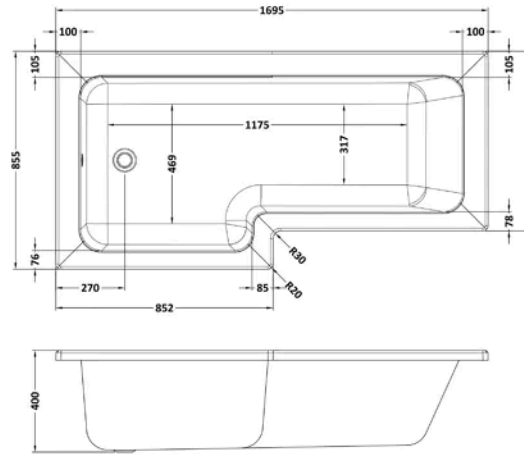

Sales Code:
BAZSS015

Barcode: 5056678408957

Brand: nuie

Description: nuie 1700 x 850mm White L-Shaped Left Hand Shower Bath, Bath Screen, Side Panel And Leg Set

Product Dimensions	
Product	390 x 850 x 1700mm (H x W x L)
Nett Weight	0.01 kg
Packaged Weight	0.01 kg
Product Details	
Volume	235 Litre
Country of Origin	Turkey
Product Material	Acrylic,Aluminium
Colour/Finish	White
Style	Contemporary
Fixings Included	No
Adjustment Max	815
Adjustment Min	800
Bath Panel Included	Yes
Displaced Capacity	165 Litre
Embossed	No
Frame Finish	Matt Black
Glass Thickness	6 mm
Includes Grips	No
Leg Set Included	Yes
Legs Included	Yes
No. Of Tapholes	No Tapholes
Overflow Included	Yes
Painted Option Available	No
Tap Included	No
Waste Included	No

Sales Code: WBS701

Barcode: 5055275821626

Brand: nuie

Description: nuie 1700mm Left-Hand Square Shower Bath

Product Dimensions

Product	400 x 855 x 1695mm (H x W x L)
Packaged	425 x 850 x 1700mm (H x W x D)
Nett Weight	24.5 kg
Packaged Weight	24.5 kg

Packaging Details

Label Size (mm)	35 x 300
Label Colour	White
Label Qty	2.0000

Product Details

Volume	235 Litre
Country of Origin	Turkey
Product Material	Acrylic
Colour/Finish	White
Style	Contemporary
Fixings Included	No
Bath Panel Included	No
Ce Certified	Yes
Declaration Of Performance	Yes
Displaced Capacity	165 Litre
Includes Grips	No
Leg Set Included	No
Legs Included	No
No. Of Tapholes	No Tapholes
Overflow Included	No
Tap Included	No
Ukca Certified	Yes
Waste Included	No

Sales Code: WBS300

Barcode: 5055369083596

Brand: nuie

Description: nuie 1700mm L-Shaped Acrylic Shower Bath Front Panel

Product Dimensions

Product	500 x 1700 x 150mm (H x W x D)
Packaged	555 x 1015 x 47mm (H x W x D)
Nett Weight	3.4 kg
Packaged Weight	3.4 kg