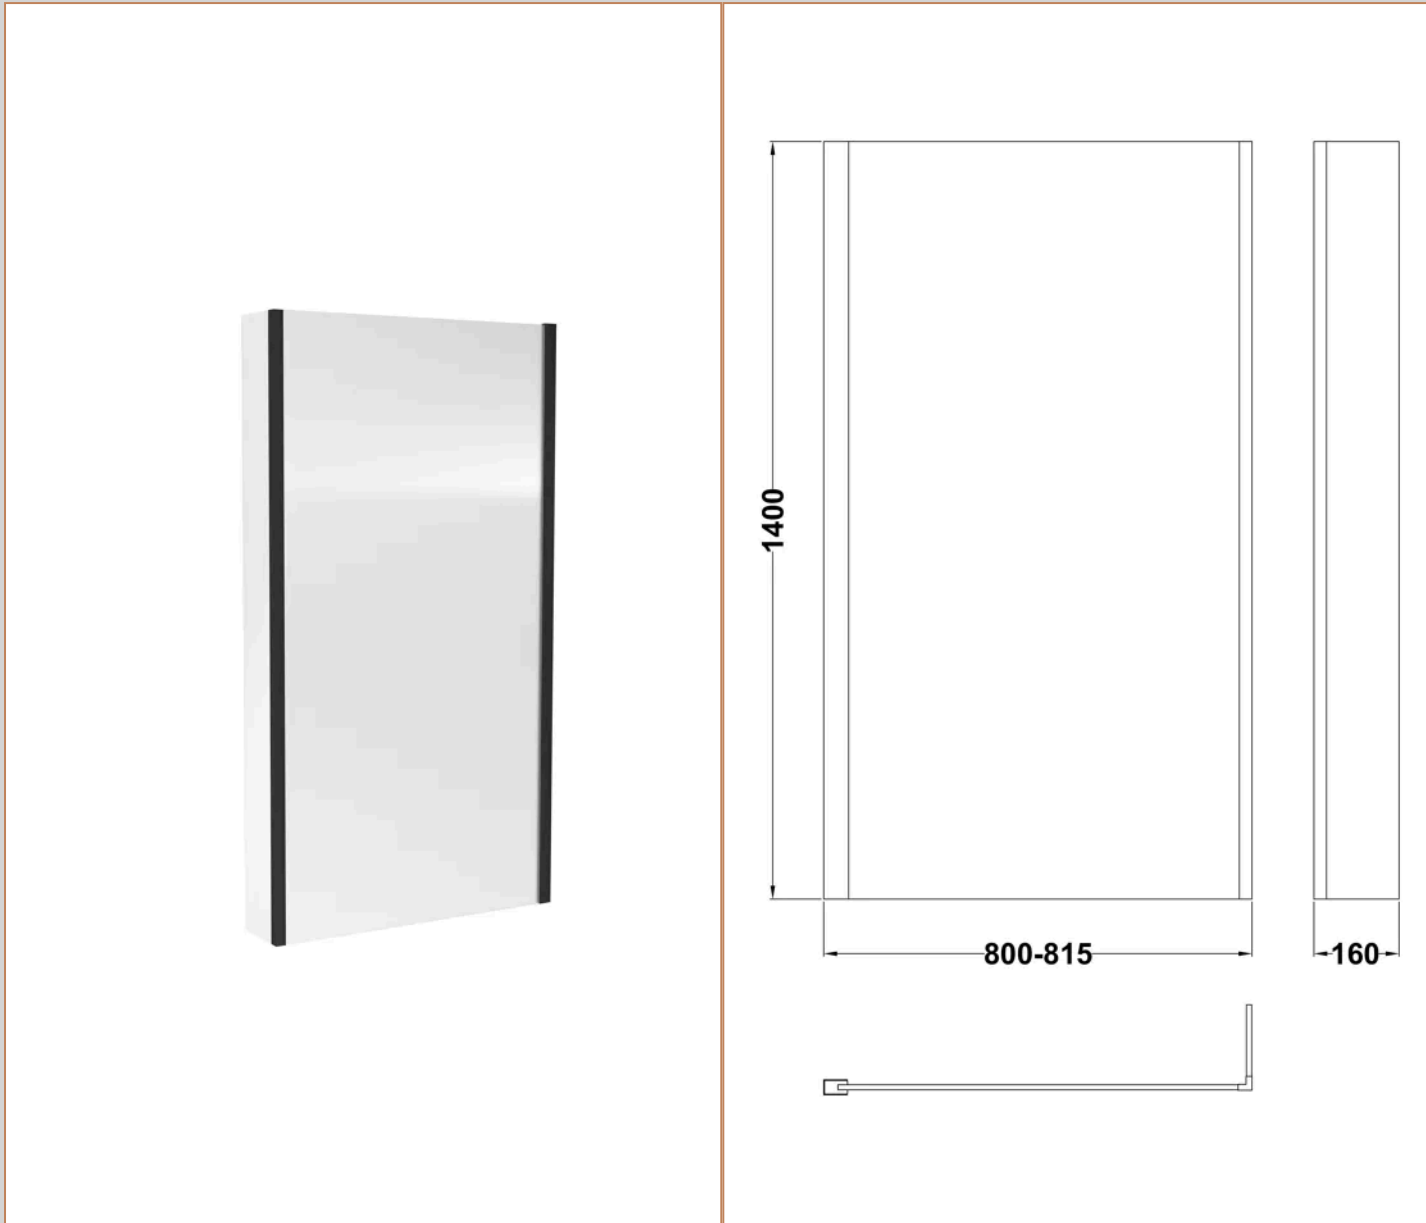

Sales Code: NSBS2BP

Barcode: 5056462694825

Brand: nuie

Description: nuie 800mm Semi-Frameless Matt Black Bath Screen 815mm

Product Dimensions

Product	1400 x 815 x 38mm (H x W x D)
Packaged	55 x 810 x 1460mm (H x W x D)
Nett Weight	18 kg
Packaged Weight	18.7 kg

Packaging Details

Label Size (mm)	30 x 140

Product Details

Country of Origin	China
Product Material	Aluminium
Colour/Finish	Matt Black
Style	Contemporary
Easy Clean	No
Adjustment Max	815
Adjustment Min	800
Ce Certified	Yes
Declaration Of Performance	Yes
Easy Fit	No
Enclosure Design	Semi-Frameless
Frame Finish	Matt Black
Glass Thickness	6 mm
Handles Included	No
Support Bar Included	No
Ukca Certified	Yes