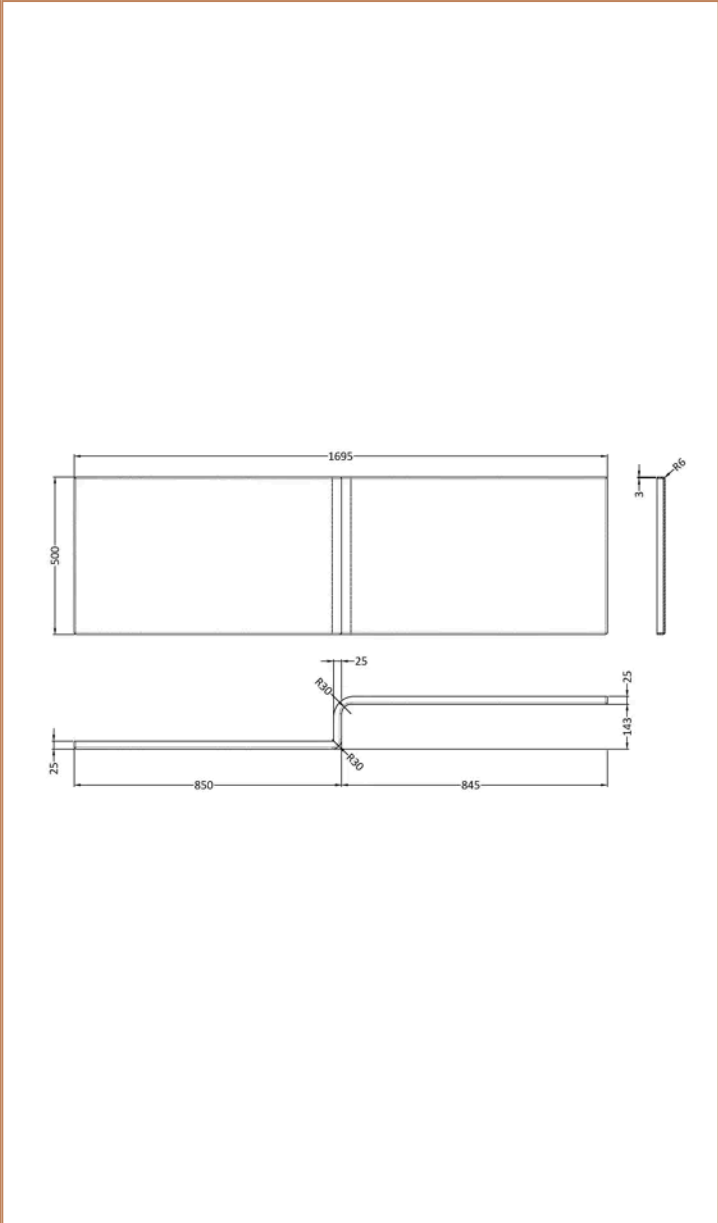

Sales Code:
BAZSS015

Barcode: 5056678408957

Brand: nuie

Description: nuie 1700 x 850mm White L-Shaped Left Hand Shower Bath, Bath Screen, Side Panel And Leg Set

Product Dimensions	
Product	390 x 850 x 1700mm (H x W x L)
Nett Weight	0.01 kg
Packaged Weight	0.01 kg
Product Details	
Volume	235 Litre
Country of Origin	Turkey
Product Material	Acrylic,Aluminium
Colour/Finish	White
Style	Contemporary
Fixings Included	No
Adjustment Max	815
Adjustment Min	800
Bath Panel Included	Yes
Displaced Capacity	165 Litre
Embossed	No
Frame Finish	Matt Black
Glass Thickness	6 mm
Includes Grips	No
Leg Set Included	Yes
Legs Included	Yes
No. Of Tapholes	No Tapholes
Overflow Included	Yes
Painted Option Available	No
Tap Included	No
Waste Included	No

Sales Code: WBS701

Barcode: 5055275821626

Brand: nuie

Description: nuie 1700mm Left-Hand Square Shower Bath

Product Dimensions

Product	400 x 855 x 1695mm (H x W x L)
Packaged	425 x 850 x 1700mm (H x W x D)
Nett Weight	24.5 kg
Packaged Weight	24.5 kg

Packaging Details

Label Size (mm)	35 x 300
Label Colour	White
Label Qty	2.0000

Product Details

Volume	235 Litre
Country of Origin	Turkey
Product Material	Acrylic
Colour/Finish	White
Style	Contemporary
Fixings Included	No
Bath Panel Included	No
Ce Certified	Yes
Declaration Of Performance	Yes
Displaced Capacity	165 Litre
Includes Grips	No
Leg Set Included	No
Legs Included	No
No. Of Tapholes	No Tapholes
Overflow Included	No
Tap Included	No
Ukca Certified	Yes
Waste Included	No

Sales Code: WBS300

Barcode: 5055369083596

Brand: nuie

Description: nuie 1700mm L-Shaped Acrylic Shower Bath Front Panel

Product Dimensions

Product	500 x 1700 x 150mm (H x W x D)
Packaged	555 x 1015 x 47mm (H x W x D)
Nett Weight	3.4 kg
Packaged Weight	3.4 kg