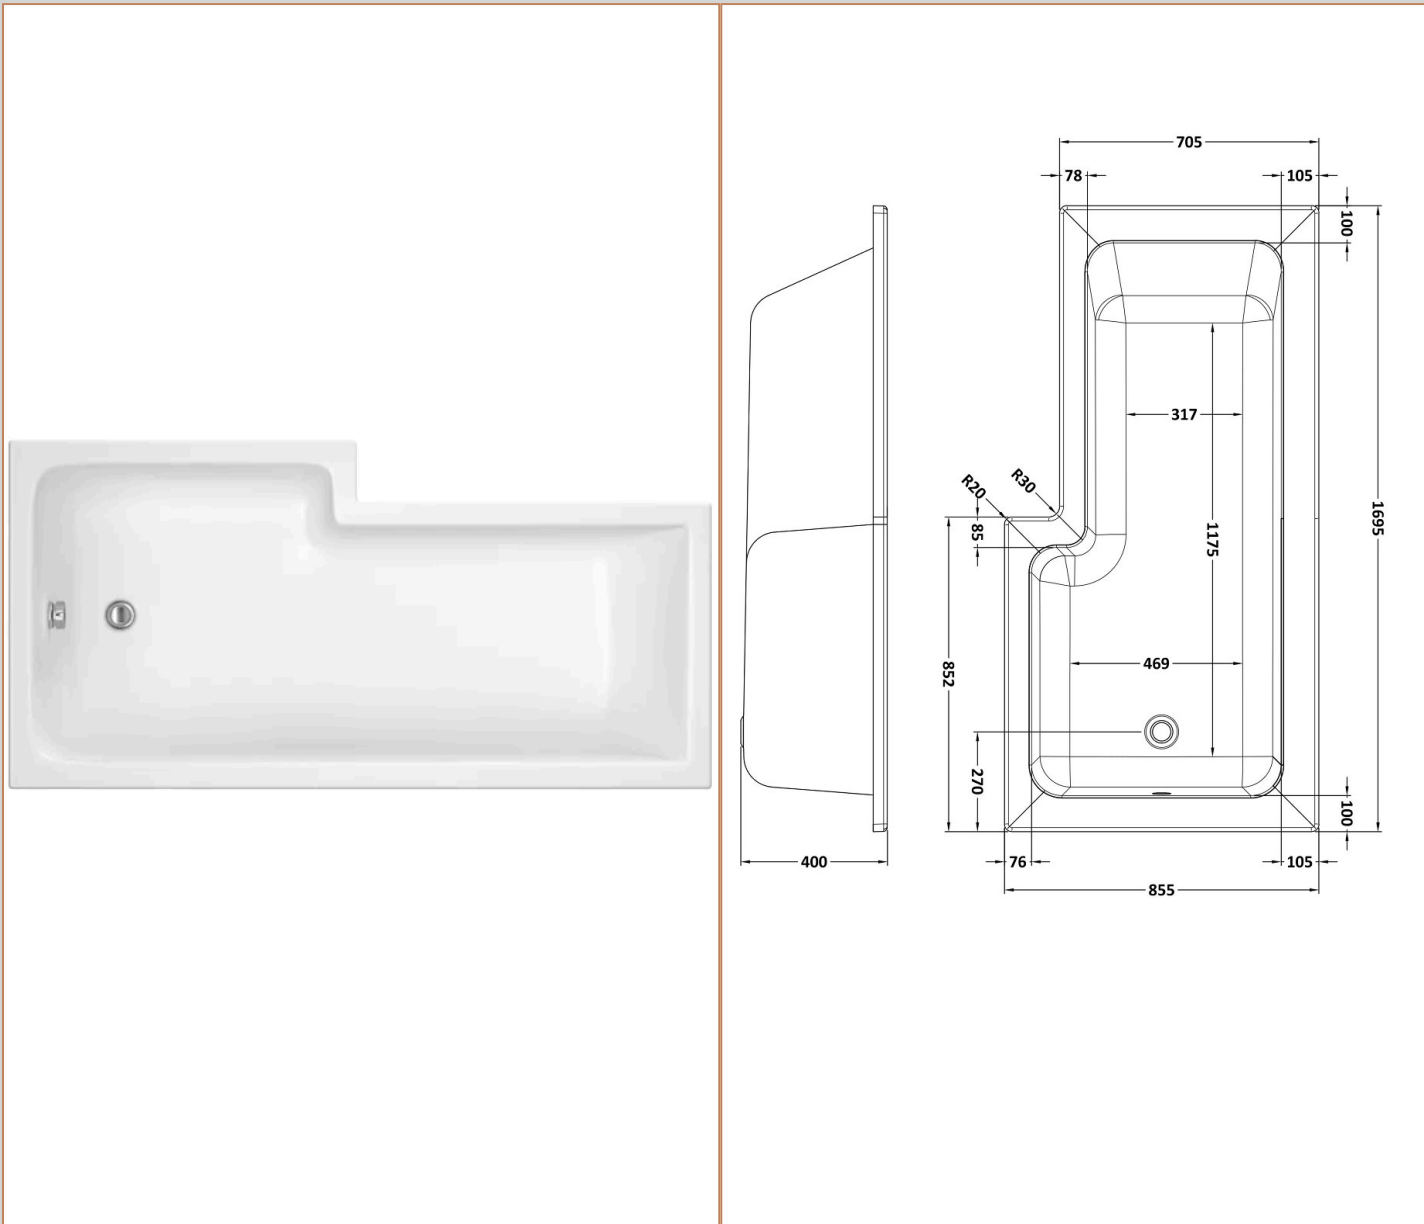

Sales Code:
BAZSS022

Barcode: 5056678409022

Brand: nuie

Description: nuie 1700 x 850mm White L-Shaped Right Hand Shower Bath, Bath Screen, Side Panel And Leg Set

Product Dimensions

Product	390 x 850 x 1700mm (H x W x L)
Nett Weight	0.01 kg
Packaged Weight	0.01 kg

Product Details

Volume	235 Litre
Country of Origin	Turkey
Product Material	Acrylic
Colour/Finish	White
Style	Contemporary
Adjustment Max	815
Adjustment Min	800
Bath Panel Included	Yes
Displaced Capacity	165 Litre
Embossed	No
Frame Finish	Brushed Brass
Glass Thickness	6 mm
Includes Grips	No
Leg Set Included	Yes
Legs Included	Yes
No. Of Tapholes	No Tapholes
Overflow Included	Yes
Tap Included	No
Waste Included	No

Sales Code: WBS702

Barcode: 5055275821657

Brand: nuie

Description: nuie 1700mm Right-Hand Square Shower Bath

Product Dimensions

Product	400 x 855 x 400 x 1695mm (H x W x D x L)
Packaged	425 x 850 x 1700mm (H x W x D)
Nett Weight	24.5 kg
Packaged Weight	24.5 kg

Packaging Details

Label Size (mm)	35 x 300
Label Colour	White
Label Qty	2.0000

Product Details

Volume	235 Litre
Country of Origin	Turkey
Product Material	Acrylic
Colour/Finish	White
Style	Contemporary
Fixings Included	No
Bath Panel Included	No
Ce Certified	Yes
Declaration Of Performance	Yes
Displaced Capacity	165 Litre
Includes Grips	No
Leg Set Included	No
Legs Included	No
No. Of Tapholes	No Tapholes
Overflow Included	No
Tap Included	No
Ukca Certified	Yes
Waste Included	No