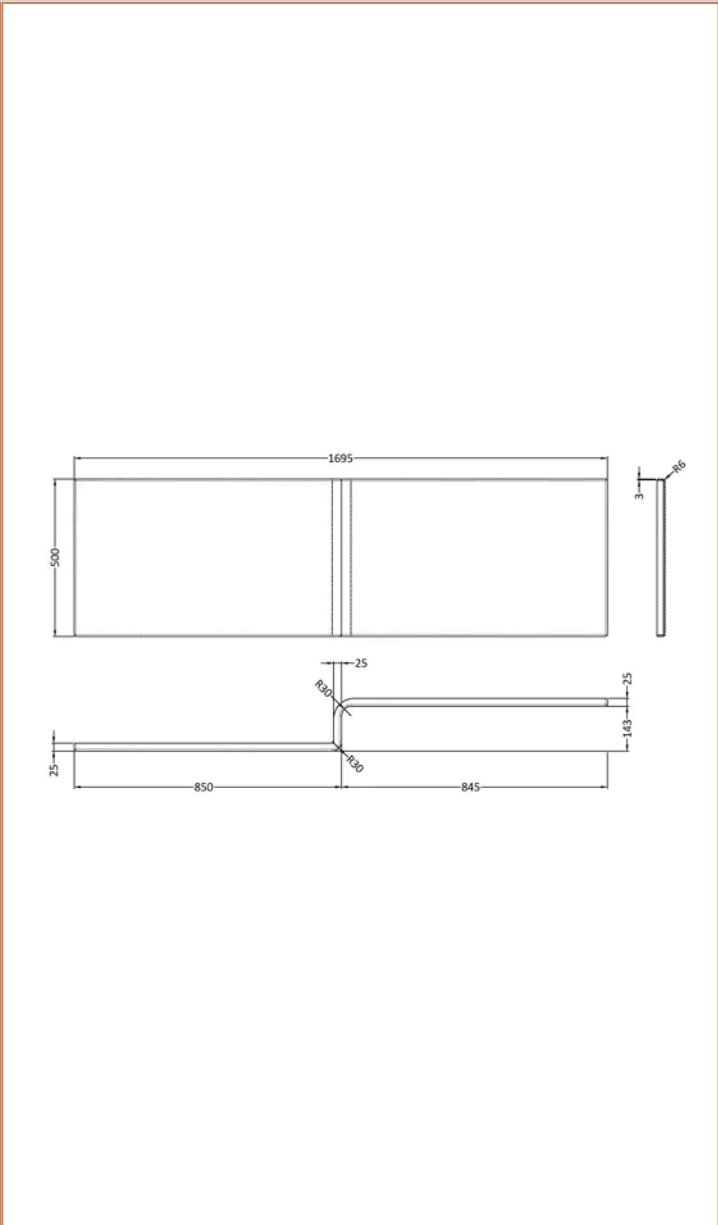

Sales Code:
BAZSS022

Barcode: 5056678409022

Brand: nuie

Description: nuie 1700 x 850mm White L-Shaped Right Hand Shower Bath, Bath Screen, Side Panel And Leg Set

Product Dimensions

Product	390 x 850 x 1700mm (H x W x L)
Nett Weight	0.01 kg
Packaged Weight	0.01 kg

Product Details

Volume	235 Litre
Country of Origin	Turkey
Product Material	Acrylic
Colour/Finish	White
Style	Contemporary
Adjustment Max	815
Adjustment Min	800
Bath Panel Included	Yes
Displaced Capacity	165 Litre
Embossed	No
Frame Finish	Brushed Brass
Glass Thickness	6 mm
Includes Grips	No
Leg Set Included	Yes
Legs Included	Yes
No. Of Tapholes	No Tapholes
Overflow Included	Yes
Tap Included	No
Waste Included	No

Packaging Details

Label Size (mm)	35 x 300
Label Colour	White
Label Qty	2.0000

Product Details

Volume	235 Litre
Country of Origin	Turkey
Product Material	Acrylic
Colour/Finish	White
Style	Contemporary
Fixings Included	No
Bath Panel Included	No
Ce Certified	Yes
Declaration Of Performance	Yes
Displaced Capacity	165 Litre
Includes Grips	No
Leg Set Included	No
Legs Included	No
No. Of Tapholes	No Tapholes
Overflow Included	No
Tap Included	No
Ukca Certified	Yes
Waste Included	No

Sales Code: WBS300

Barcode: 5055369083596

Brand: nuie

Description: nuie 1700mm L-Shaped Acrylic Shower Bath Front Panel

Product Dimensions

Product	500 x 1700 x 150mm (H x W x D)
Packaged	555 x 1015 x 47mm (H x W x D)
Nett Weight	3.4 kg
Packaged Weight	3.4 kg