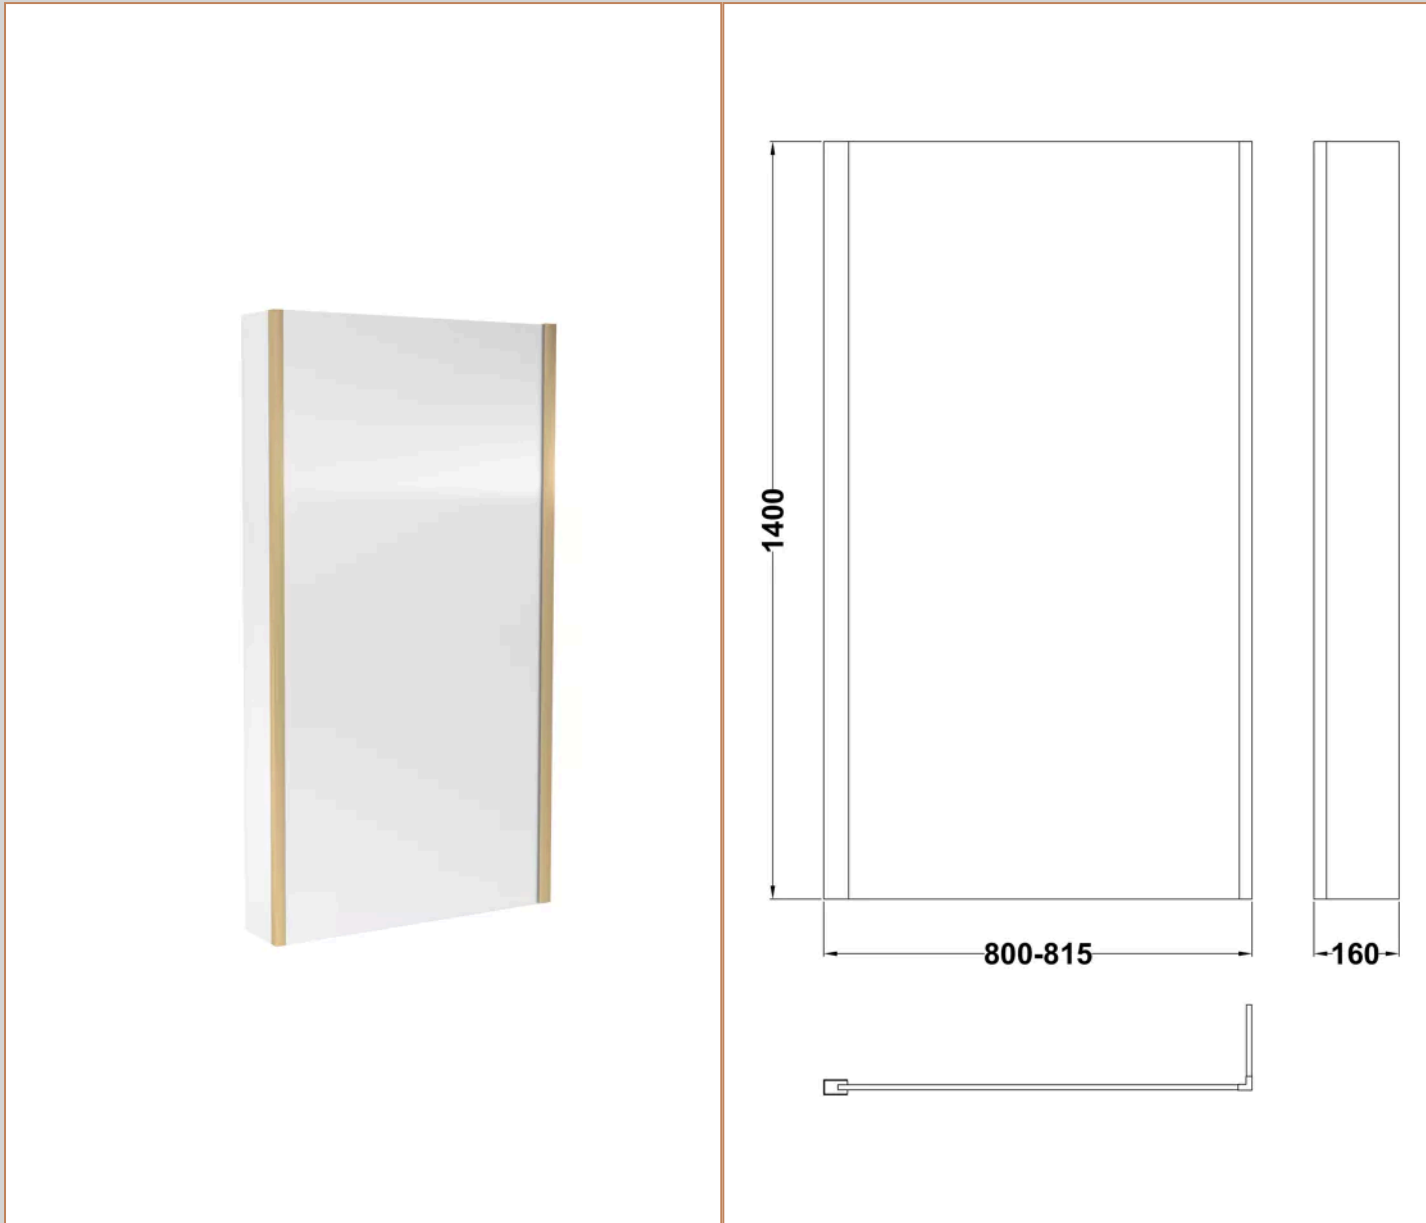

Sales Code: NSBS28

Barcode: 5056462694818

Brand: nuie

Description: nuie 800mm Semi-Frameless Brushed Brass Bath Screen

Product Dimensions

Product	1400 x 815 x 38mm (H x W x D)
Packaged	55 x 810 x 1460mm (H x W x D)
Nett Weight	18 kg
Packaged Weight	18.7 kg

Packaging Details

Label Size (mm)	30 x 140

Product Details

Country of Origin	China
Product Material	Aluminium
Colour/Finish	Brushed Brass
Style	Contemporary
Easy Clean	No
Adjustment Max	815
Adjustment Min	800
Ce Certified	Yes
Declaration Of Performance	Yes
Easy Fit	No
Enclosure Design	Semi-Frameless
Frame Finish	Brushed Brass
Glass Thickness	6 mm
Handles Included	No
Support Bar Included	No
Ukca Certified	Yes