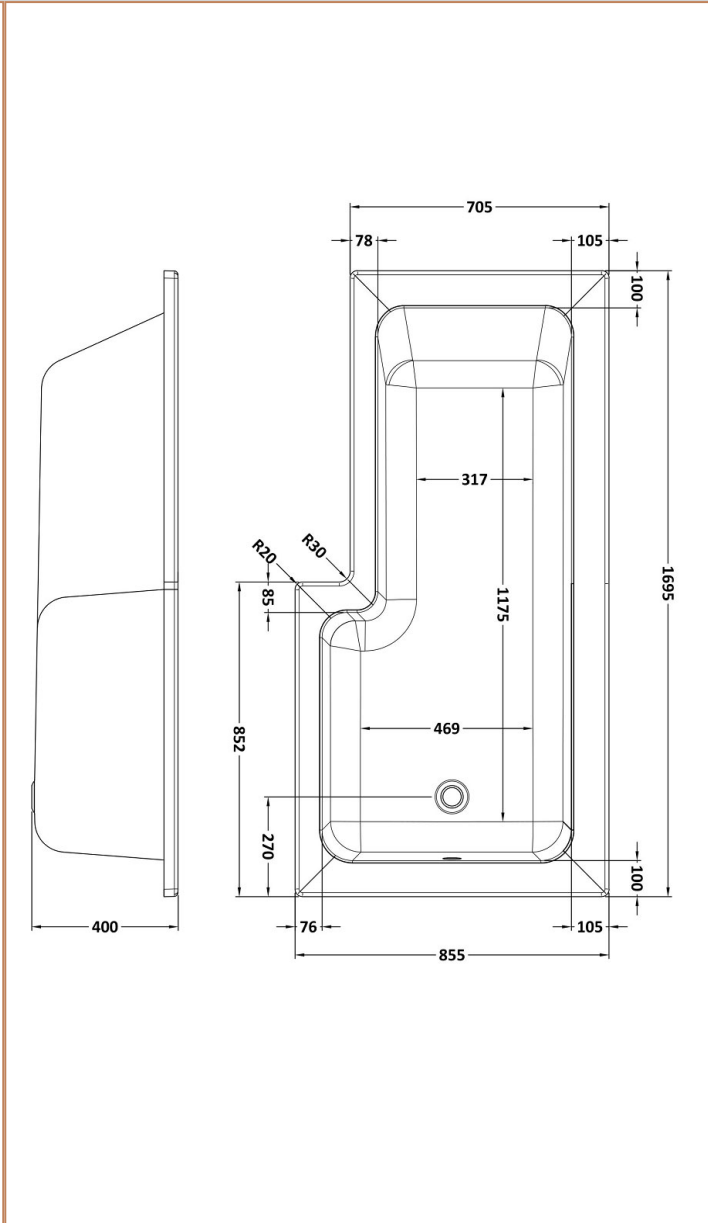

Sales Code:
BAZSS022

Barcode: 5056678409022

Brand: nuie

Description: nuie 1700 x 850mm White L-Shaped Right Hand Shower Bath, Bath Screen, Side Panel And Leg Set

Product Dimensions

Product	390 x 850 x 1700mm (H x W x L)
Nett Weight	0.01 kg
Packaged Weight	0.01 kg

Product Details

Volume	235 Litre
Country of Origin	Turkey
Product Material	Acrylic
Colour/Finish	White
Style	Contemporary
Adjustment Max	815
Adjustment Min	800
Bath Panel Included	Yes
Displaced Capacity	165 Litre
Embossed	No
Frame Finish	Brushed Brass
Glass Thickness	6 mm
Includes Grips	No
Leg Set Included	Yes
Legs Included	Yes
No. Of Tapholes	No Tapholes
Overflow Included	Yes
Tap Included	No
Waste Included	No

Sales Code: WBS702

Barcode: 5055275821657

Brand: nuie

Description: nuie 1700mm Right-Hand Square Shower Bath

Product Dimensions

Product	400 x 855 x 400 x 1695mm (H x W x D x L)
Packaged	425 x 850 x 1700mm (H x W x D)
Nett Weight	24.5 kg
Packaged Weight	24.5 kg

Packaging Details

Label Size (mm)	35 x 300
Label Colour	White
Label Qty	2.0000

Product Details

Volume	235 Litre
Country of Origin	Turkey
Product Material	Acrylic
Colour/Finish	White
Style	Contemporary
Fixings Included	No
Bath Panel Included	No
Ce Certified	Yes
Declaration Of Performance	Yes
Displaced Capacity	165 Litre
Includes Grips	No
Leg Set Included	No
Legs Included	No
No. Of Tapholes	No Tapholes
Overflow Included	No
Tap Included	No
Ukca Certified	Yes
Waste Included	No