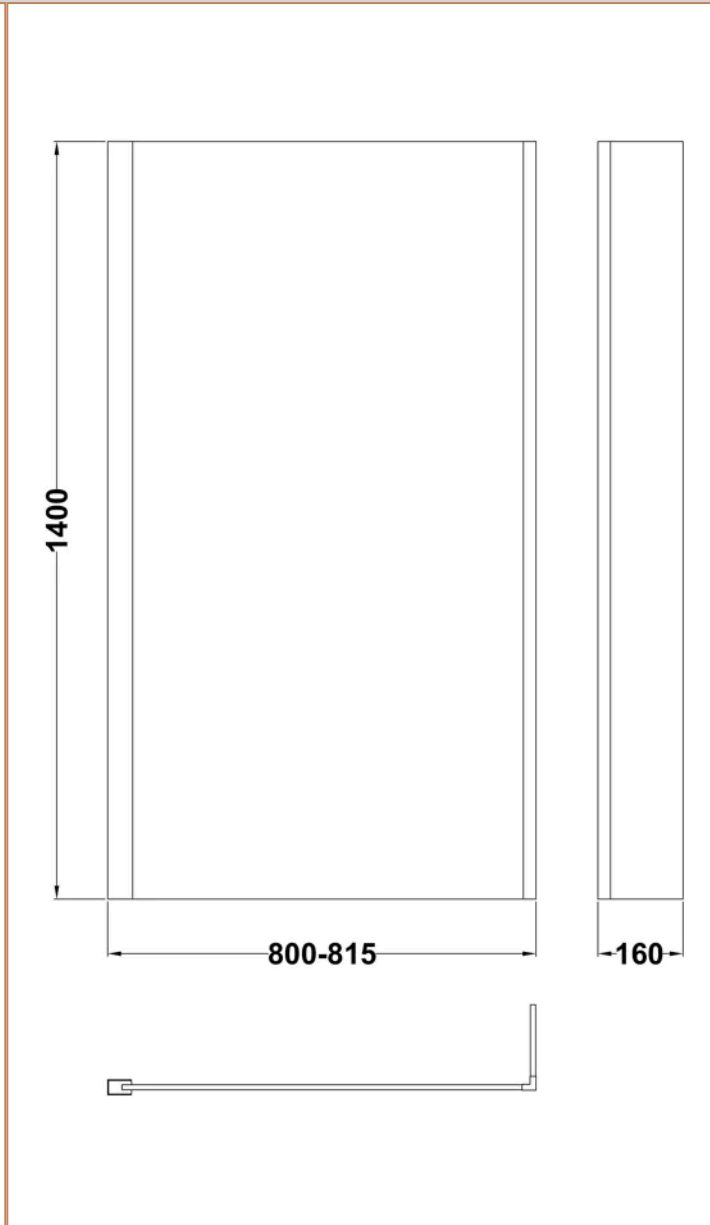

Sales Code:
BAZSS021

Barcode: 5056678409015

Brand: nuie

Description: nuie 1700 x 850mm White L-Shaped Left Hand Shower Bath, Bath Screen, Front Panel And Leg Set

Product Dimensions

Product	390 x 850 x 1700mm (H x W x L)
Nett Weight	0.01 kg
Packaged Weight	0.01 kg

Packaging Details

Label Size (mm)	35 x 300
Label Colour	White
Label Qty	2.0000

Product Details

Volume	235 Litre
Country of Origin	Turkey
Product Material	Acrylic
Colour/Finish	White
Style	Contemporary
Fixings Included	No
Bath Panel Included	No
Ce Certified	Yes
Declaration Of Performance	Yes
Displaced Capacity	165 Litre
Includes Grips	No
Leg Set Included	No
Legs Included	No
No. Of Tapholes	No Tapholes
Overflow Included	No
Tap Included	No
Ukca Certified	Yes
Waste Included	No

Sales Code: WBS300

Barcode: 5055369083596

Brand: nuie

Description: nuie 1700mm L-Shaped Acrylic Shower Bath Front Panel

Product Dimensions

Product	500 x 1700 x 150mm (H x W x D)
Packaged	555 x 1015 x 47mm (H x W x D)
Nett Weight	3.4 kg
Packaged Weight	3.4 kg

Barcode: 5056462694818

Brand: nuie

Description: nuie 800mm Semi-Frameless Brushed Brass Bath Screen

Product Dimensions

Product	1400 x 815 x 38mm (H x W x D)
Packaged	55 x 810 x 1460mm (H x W x D)
Nett Weight	18 kg
Packaged Weight	18.7 kg