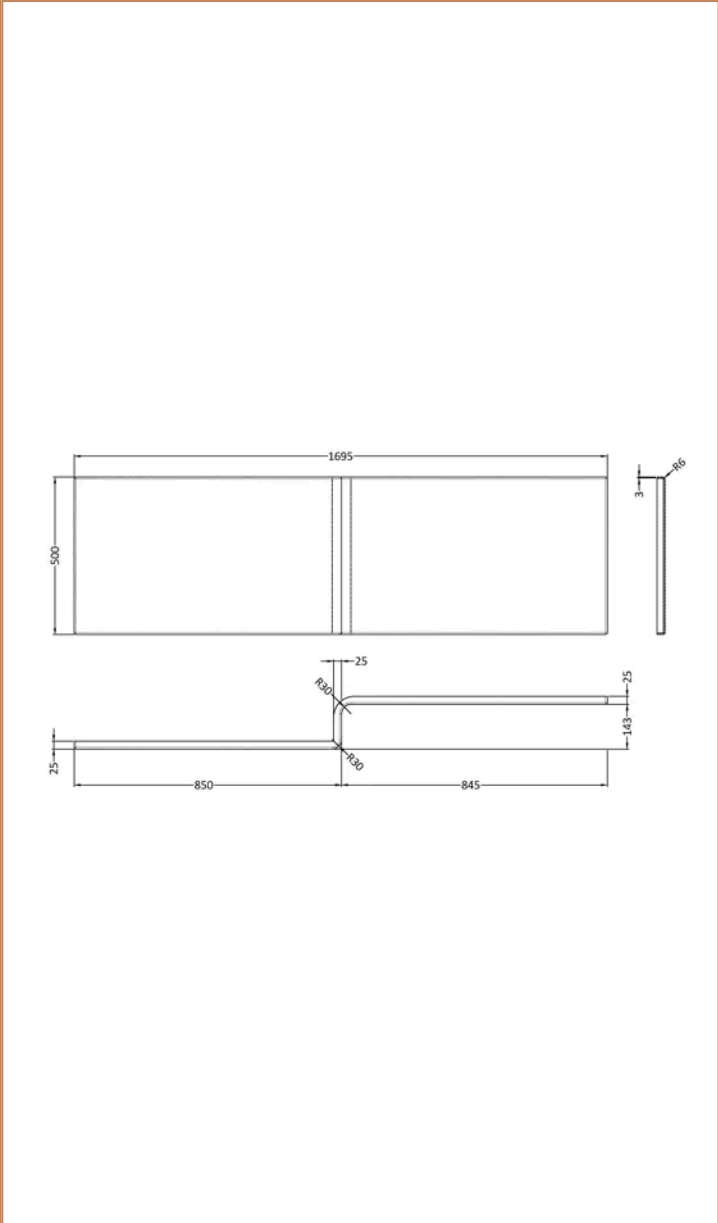

Sales Code:
BAZSS021

Barcode: 5056678409015

Brand: nuie

Description: nuie 1700 x 850mm White L-Shaped Left Hand Shower Bath, Bath Screen, Front Panel And Leg Set

Product Dimensions

Product	390 x 850 x 1700mm (H x W x L)
Nett Weight	0.01 kg
Packaged Weight	0.01 kg

Product Details

Volume	235 Litre
Country of Origin	Turkey
Product Material	Acrylic,Aluminium
Colour/Finish	White
Style	Contemporary
Adjustment Max	815
Adjustment Min	800
Bath Panel Included	Yes
Displaced Capacity	165 Litre
Embossed	No
Frame Finish	Brushed Brass
Glass Thickness	6 mm
Includes Grips	No
Leg Set Included	Yes
Legs Included	Yes
No. Of Tapholes	No Tapholes
Overflow Included	Yes
Tap Included	No
Waste Included	No

Packaging Details

Label Size (mm)	35 x 300
Label Colour	White
Label Qty	2.0000

Product Details

Volume	235 Litre
Country of Origin	Turkey
Product Material	Acrylic
Colour/Finish	White
Style	Contemporary
Fixings Included	No
Bath Panel Included	No
Ce Certified	Yes
Declaration Of Performance	Yes
Displaced Capacity	165 Litre
Includes Grips	No
Leg Set Included	No
Legs Included	No
No. Of Tapholes	No Tapholes
Overflow Included	No
Tap Included	No
Ukca Certified	Yes
Waste Included	No

Sales Code: WBS300

Barcode: 5055369083596

Brand: nuie

Description: nuie 1700mm L-Shaped Acrylic Shower Bath Front Panel

Product Dimensions

Product	500 x 1700 x 150mm (H x W x D)
Packaged	555 x 1015 x 47mm (H x W x D)
Nett Weight	3.4 kg
Packaged Weight	3.4 kg