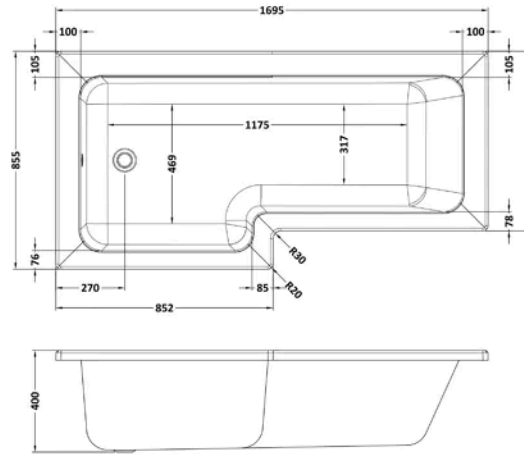

Sales Code:
BAZSS021

Barcode: 5056678409015

Brand: nuie

Description: nuie 1700 x 850mm White L-Shaped Left Hand Shower Bath, Bath Screen, Front Panel And Leg Set

Product Dimensions

Product	390 x 850 x 1700mm (H x W x L)
Nett Weight	0.01 kg
Packaged Weight	0.01 kg

Product Details

Volume	235 Litre
Country of Origin	Turkey
Product Material	Acrylic,Aluminium
Colour/Finish	White
Style	Contemporary
Adjustment Max	815
Adjustment Min	800
Bath Panel Included	Yes
Displaced Capacity	165 Litre
Embossed	No
Frame Finish	Brushed Brass
Glass Thickness	6 mm
Includes Grips	No
Leg Set Included	Yes
Legs Included	Yes
No. Of Tapholes	No Tapholes
Overflow Included	Yes
Tap Included	No
Waste Included	No

Sales Code: WBS701

Barcode: 5055275821626

Brand: nuie

Description: nuie 1700mm Left-Hand Square Shower Bath

Product Dimensions

Product	400 x 855 x 1695mm (H x W x L)
Packaged	425 x 850 x 1700mm (H x W x D)
Nett Weight	24.5 kg
Packaged Weight	24.5 kg

Packaging Details

Label Size (mm)	35 x 300
Label Colour	White
Label Qty	2.0000

Product Details

Volume	235 Litre
Country of Origin	Turkey
Product Material	Acrylic
Colour/Finish	White
Style	Contemporary
Fixings Included	No
Bath Panel Included	No
Ce Certified	Yes
Declaration Of Performance	Yes
Displaced Capacity	165 Litre
Includes Grips	No
Leg Set Included	No
Legs Included	No
No. Of Tapholes	No Tapholes
Overflow Included	No
Tap Included	No
Ukca Certified	Yes
Waste Included	No