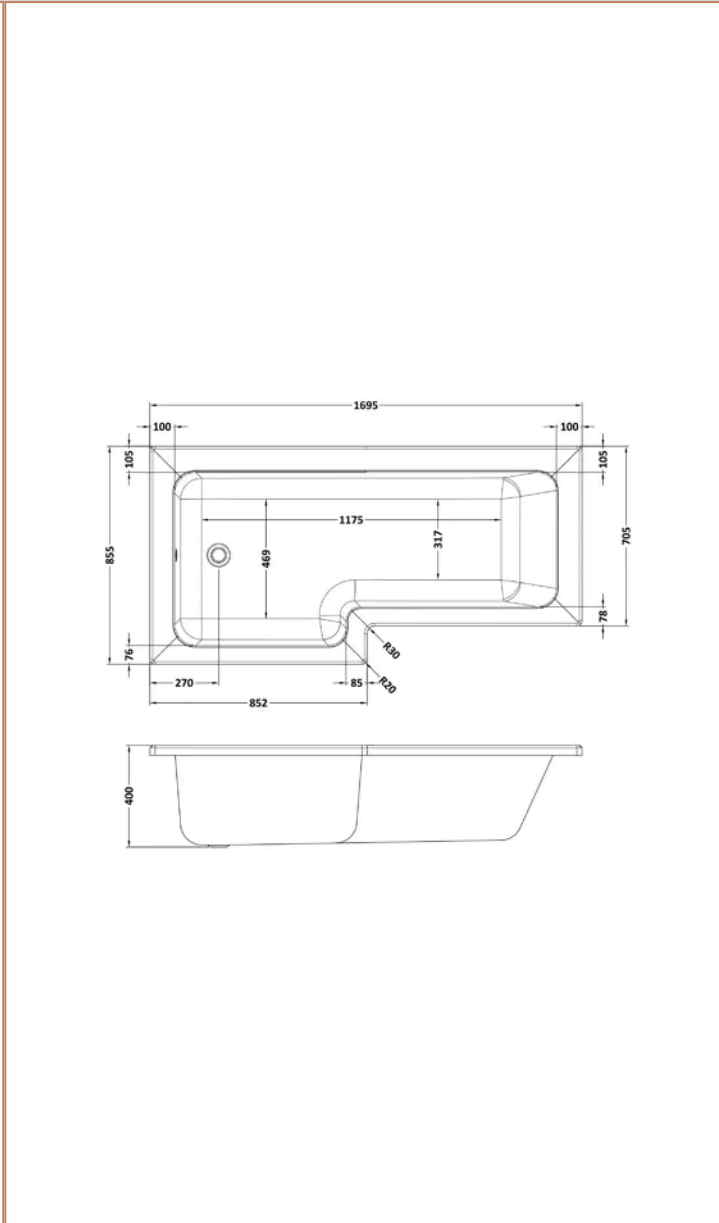

Sales Code:
BAZSS021

Barcode: 5056678409015

Brand: nuie

Description: nuie 1700 x 850mm White L-Shaped Left Hand Shower Bath, Bath Screen, Front Panel And Leg Set

Product Dimensions

Product	390 x 850 x 1700mm (H x W x L)
Nett Weight	0.01 kg
Packaged Weight	0.01 kg

Product Details

Volume	235 Litre
Country of Origin	Turkey
Product Material	Acrylic,Aluminium
Colour/Finish	White
Style	Contemporary
Adjustment Max	815
Adjustment Min	800
Bath Panel Included	Yes
Displaced Capacity	165 Litre
Embossed	No
Frame Finish	Brushed Brass
Glass Thickness	6 mm
Includes Grips	No
Leg Set Included	Yes
Legs Included	Yes
No. Of Tapholes	No Tapholes
Overflow Included	Yes
Tap Included	No
Waste Included	No

Sales Code: WBS701

Barcode: 5055275821626

Brand: nuie

Description: nuie 1700mm Left-Hand Square Shower Bath

Product Dimensions

Product	400 x 855 x 1695mm (H x W x L)
Packaged	425 x 850 x 1700mm (H x W x D)
Nett Weight	24.5 kg
Packaged Weight	24.5 kg

Packaging Details

Label Size (mm)	35 x 300
Label Colour	White
Label Qty	2.0000

Product Details

Volume	235 Litre
Country of Origin	Turkey
Product Material	Acrylic
Colour/Finish	White
Style	Contemporary
Fixings Included	No
Bath Panel Included	No
Ce Certified	Yes
Declaration Of Performance	Yes
Displaced Capacity	165 Litre
Includes Grips	No
Leg Set Included	No
Legs Included	No
No. Of Tapholes	No Tapholes
Overflow Included	No
Tap Included	No
Ukca Certified	Yes
Waste Included	No