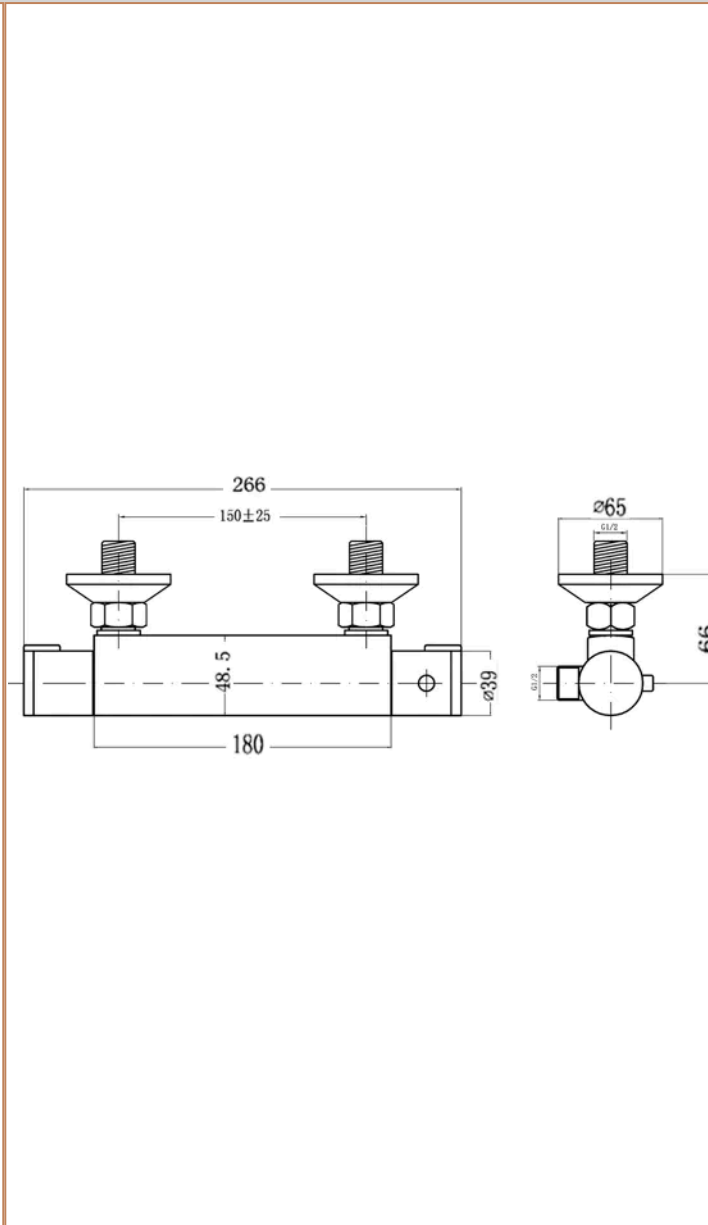

Sales Code: SBR74BV1

Barcode: 5056462602271

Brand: nuie

Description: nuie Chrome Exposed Round Bar Valve With Slide Rail Kit

Technical Drawing Not Available

Product Dimensions

Product	680 x 215 x 315mm (H x W x D)
Nett Weight	0.1 kg
Packaged Weight	0.1 kg

Sales Code: VBS001

Barcode: 5055369020058

Brand: nuie

Description: nuie Chrome Thermostatic Bar Shower Valve

Product Dimensions

Product	65 x 266 x 66mm (H x W x D)
Packaged	75 x 75 x 275mm (H x W x D)
Nett Weight	0.56 kg
Packaged Weight	0.76 kg

Sales Code: A3273A

Barcode: 5055146129868

Brand: nuie

Description: nuie Chrome Shower Slide Rail Kit Slide

Product Dimensions

Product	680 x 215 x 315mm (H x W x D)
Packaged	90 x 153 x 660mm (H x W x D)
Outer Box	440 x 320 x 675mm (H x W x D)
Nett Weight	1.3 kg
Packaged Weight	1.3 kg

Packaging Details

Label Size (mm)	50 x 100
Label Colour	White
Label Qty	2.0000

Product Details

Country of Origin	China
Product Material	Brass Abs
Control Type	Not Applicable
WRAS Approved	No
Colour/Finish	Chrome
Mount Type	Surface/Wall
Style	Contemporary
Easy Clean	Yes
TMV2 Approved	No
TMV3 Approved	No
Handset Included	Yes
Head Included	No
Hose Included	Yes
Hose Length	1500 mm
Min Operating Pressure	0.5 Bar
Minimum Operation Pressure	1 Bar
No. Outlets	1.0000
Outlet Elbow Supplied	Yes