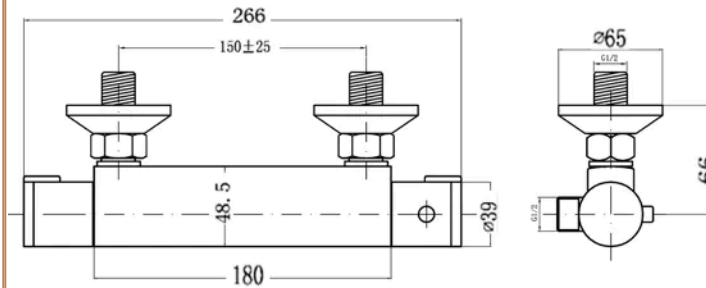

Product	660 x 25 x 81mm (H x W x D)
Nett Weight	0.1 kg
Packaged Weight	0.1 kg

**Product Details**

Country of Origin	China
Product Material	Brass Abs
Control Type	Manual
Valve/Cartridge Type	1/4 Turn
Colour/Finish	Chrome
Style	Contemporary
Min Operating Pressure	0.5 Bar
Minimum Operation Pressure	1 Bar
No. Of Body Jets	0.0000
Valve / Cartridge Type	1/4 Turn

### Product Dimensions

Product	65 x 266 x 66mm (H x W x D)
Packaged	75 x 75 x 275mm (H x W x D)
Nett Weight	0.56 kg
Packaged Weight	0.76 kg

### Product Dimensions

Product	660 x 25 x 81mm (H x W x D)
Packaged	95 x 154 x 725mm (H x W x D)
Outer Box	500 x 330 x 750mm (H x W x D)
Nett Weight	1.35 kg
Packaged Weight	1.35 kg

### Packaging Details

Label Size (mm)	50 x 100
Label Colour	White
Label Qty	2.0000