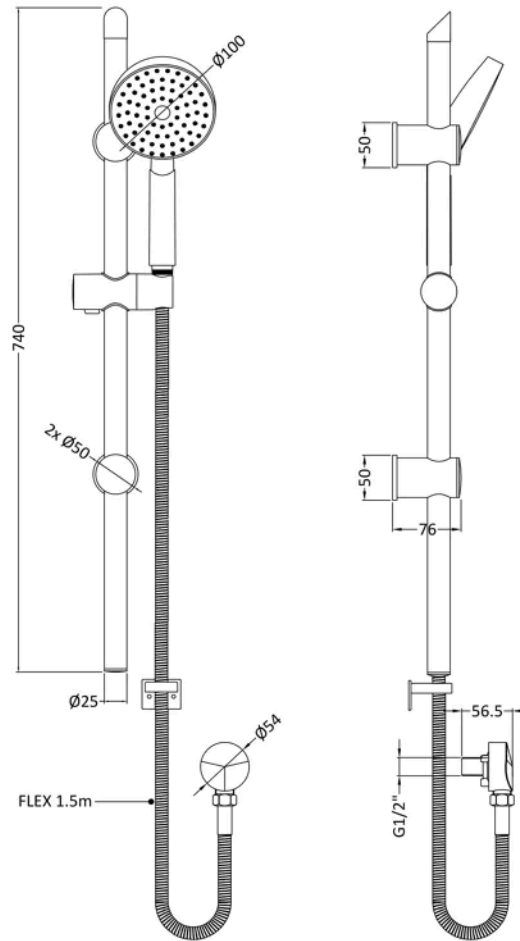

Sales Code: VBS001

Barcode: 5055369020058

Brand: nuie

Description: nuie Chrome Thermostatic Bar Shower Valve

Product Dimensions

Product	65 x 266 x 66mm (H x W x D)
Packaged	75 x 75 x 275mm (H x W x D)
Nett Weight	0.56 kg
Packaged Weight	0.76 kg

Product Details

Country of Origin	China
Product Material	Brass Abs
Control Type	Manual
Colour/Finish	Chrome
Style	Contemporary
Handset Included	No
Head Included	No
Min Operating Pressure	0.5 Bar
Minimum Operation Pressure	1 Bar
No. Outlets	1.0000

Sales Code: JTY035

Barcode: 5055369044313

Brand: nuie

Description: nuie Chrome Shower Slide Rail Kit

Product Dimensions

Product	740 x 96 x 76mm (H x W x D)
Packaged	83 x 160 x 790mm (H x W x D)
Outer Box	350 x 1090 x 430mm (H x W x D)
Nett Weight	1.42 kg
Packaged Weight	1.42 kg

Packaging Details

Label Size (mm)	50 x 100
Label Colour	White
Label Qty	2.0000

Product Details

Country of Origin	United Kingdom
Product Material	Brass Abs
Control Type	Not Applicable
WRAS Approved	No
Colour/Finish	Chrome
Mount Type	Surface/Wall
Style	Contemporary
Easy Clean	Yes
TMV2 Approved	No
TMV3 Approved	No
Handset Included	Yes
Head Included	No
Hose Included	Yes
Hose Length	1500 mm
Min Operating Pressure	0.5 Bar
Minimum Operation Pressure	1 Bar
No. Outlets	1.0000
Outlet Elbow Supplied	Yes