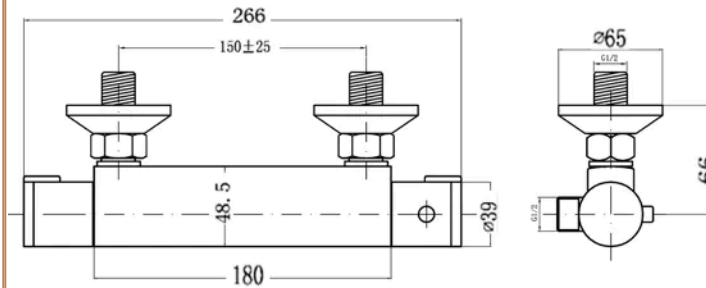

Sales Code: SBR75BV1

Barcode: 5056462602288

Brand: nuie

Description: nuie Chrome Round Bar Valve Shower Kit With Single Function Slide Rail

Technical Drawing Not Available

Product Dimensions

Product	740 x 96mm (H x W)
Nett Weight	0.1 kg
Packaged Weight	0.1 kg

Sales Code: VBS001

Barcode: 5055369020058

Brand: nuie

Description: nuie Chrome Thermostatic Bar Shower Valve

Product Dimensions

Product	65 x 266 x 66mm (H x W x D)
Packaged	75 x 75 x 275mm (H x W x D)
Nett Weight	0.56 kg
Packaged Weight	0.76 kg

Sales Code: JTY035

Barcode: 5055369044313

Brand: nuie

Description: nuie Chrome Shower Slide Rail Kit

Product Dimensions

Product	740 x 96 x 76mm (H x W x D)
Packaged	83 x 160 x 790mm (H x W x D)
Outer Box	350 x 1090 x 430mm (H x W x D)
Nett Weight	1.42 kg
Packaged Weight	1.42 kg

Packaging Details

Label Size (mm)	50 x 100
Label Colour	White
Label Qty	2.0000

Product Details

Country of Origin	United Kingdom
Product Material	Brass Abs
Control Type	Not Applicable
WRAS Approved	No
Colour/Finish	Chrome
Mount Type	Surface/Wall
Style	Contemporary
Easy Clean	Yes
TMV2 Approved	No
TMV3 Approved	No
Handset Included	Yes
Head Included	No
Hose Included	Yes
Hose Length	1500 mm
Min Operating Pressure	0.5 Bar
Minimum Operation Pressure	1 Bar
No. Outlets	1.0000
Outlet Elbow Supplied	Yes