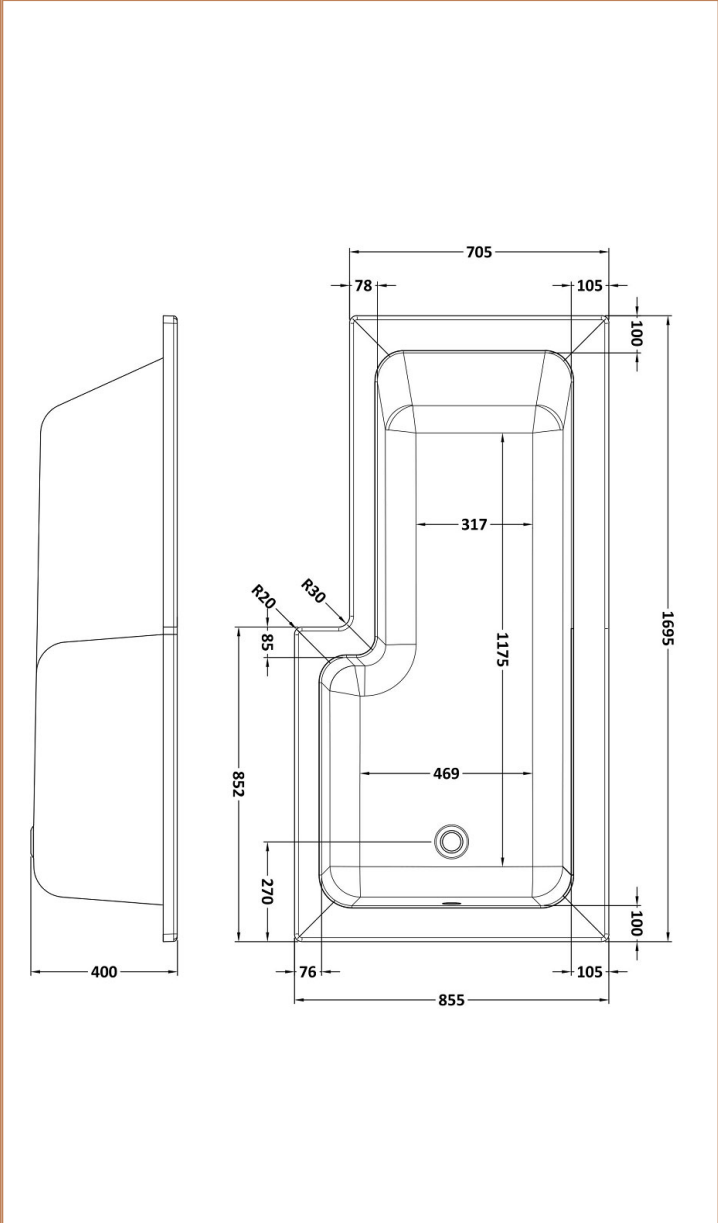

Sales Code:
BAZSS010

Barcode: 5056678408902

Brand: nuie

Description: nuie 1700 x 850mm White L-Shaped Right Hand Shower Bath, Bath Screen, Front Panel And Leg Set

Product Dimensions	
Product	390 x 850 x 1700mm (H x W x L)
Nett Weight	0.01 kg
Packaged Weight	0.01 kg
Product Details	
Volume	235 Litre
Country of Origin	Turkey
Product Material	Acrylic
Colour/Finish	White
Style	Contemporary
Adjustment Max	815
Adjustment Min	800
Bath Panel Included	Yes
Displaced Capacity	165 Litre
Embossed	No
Frame Finish	Polished Chrome
Glass Thickness	6 mm
Includes Grips	No
Leg Set Included	Yes
Legs Included	Yes
No. Of Tapholes	No Tapholes
Overflow Included	Yes
Tap Included	No
Waste Included	No

Sales Code: WBS702

Barcode: 5055275821657

Brand: nuie

Description: nuie 1700mm Right-Hand Square Shower Bath

Product Dimensions

Product	400 x 855 x 400 x 1695mm (H x W x D x L)
Packaged	425 x 850 x 1700mm (H x W x D)
Nett Weight	24.5 kg
Packaged Weight	24.5 kg

Packaging Details

Label Size (mm)	35 x 300
Label Colour	White
Label Qty	2.0000

Product Details

Volume	235 Litre
Country of Origin	Turkey
Product Material	Acrylic
Colour/Finish	White
Style	Contemporary
Fixings Included	No
Bath Panel Included	No
Ce Certified	Yes
Declaration Of Performance	Yes
Displaced Capacity	165 Litre
Includes Grips	No
Leg Set Included	No
Legs Included	No
No. Of Tapholes	No Tapholes
Overflow Included	No
Tap Included	No
Ukca Certified	Yes
Waste Included	No

Sales Code: WBS300

Barcode: 5055369083596

Brand: nuie

Description: nuie 1700mm L-Shaped Acrylic Shower Bath Front Panel

Product Dimensions

Product	500 x 1700 x 150mm (H x W x D)
Packaged	555 x 1015 x 47mm (H x W x D)
Nett Weight	3.4 kg
Packaged Weight	3.4 kg