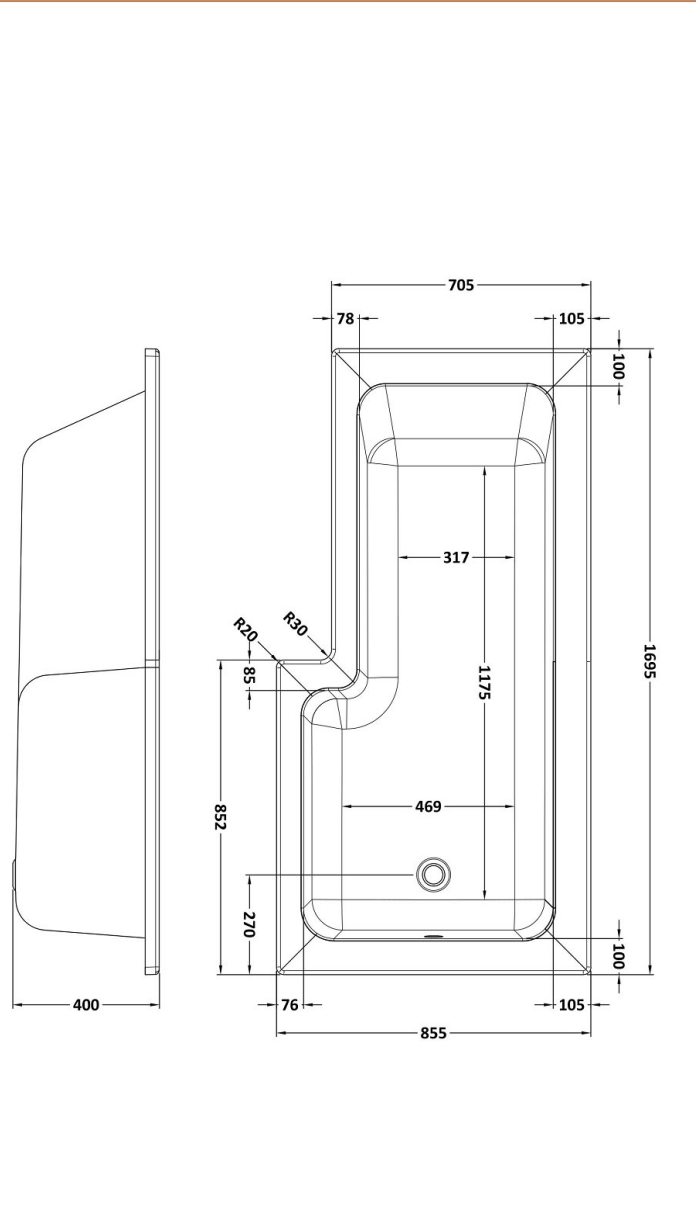

Sales Code:
BAZSS010

Barcode: 5056678408902

Brand: nuie

Description: nuie 1700 x 850mm White L-Shaped Right Hand Shower Bath, Bath Screen, Front Panel And Leg Set

Product Dimensions	
Product	390 x 850 x 1700mm (H x W x L)
Nett Weight	0.01 kg
Packaged Weight	0.01 kg
Product Details	
Volume	235 Litre
Country of Origin	Turkey
Product Material	Acrylic
Colour/Finish	White
Style	Contemporary
Adjustment Max	815
Adjustment Min	800
Bath Panel Included	Yes
Displaced Capacity	165 Litre
Embossed	No
Frame Finish	Polished Chrome
Glass Thickness	6 mm
Includes Grips	No
Leg Set Included	Yes
Legs Included	Yes
No. Of Tapholes	No Tapholes
Overflow Included	Yes
Tap Included	No
Waste Included	No

Sales Code: WBS702

Barcode: 5055275821657

Brand: nuie

Description: nuie 1700mm Right-Hand Square Shower Bath

Product Dimensions

Product	400 x 855 x 400 x 1695mm (H x W x D x L)
Packaged	425 x 850 x 1700mm (H x W x D)
Nett Weight	24.5 kg
Packaged Weight	24.5 kg

Packaging Details

Label Size (mm)	35 x 300
Label Colour	White
Label Qty	2.0000

Product Details

Volume	235 Litre
Country of Origin	Turkey
Product Material	Acrylic
Colour/Finish	White
Style	Contemporary
Fixings Included	No
Bath Panel Included	No
Ce Certified	Yes
Declaration Of Performance	Yes
Displaced Capacity	165 Litre
Includes Grips	No
Leg Set Included	No
Legs Included	No
No. Of Tapholes	No Tapholes
Overflow Included	No
Tap Included	No
Ukca Certified	Yes
Waste Included	No

Sales Code: WBS300

Barcode: 5055369083596

Brand: nuie

Description: nuie 1700mm L-Shaped Acrylic Shower Bath Front Panel

Product Dimensions

Product	500 x 1700 x 150mm (H x W x D)
Packaged	555 x 1015 x 47mm (H x W x D)
Nett Weight	3.4 kg
Packaged Weight	3.4 kg