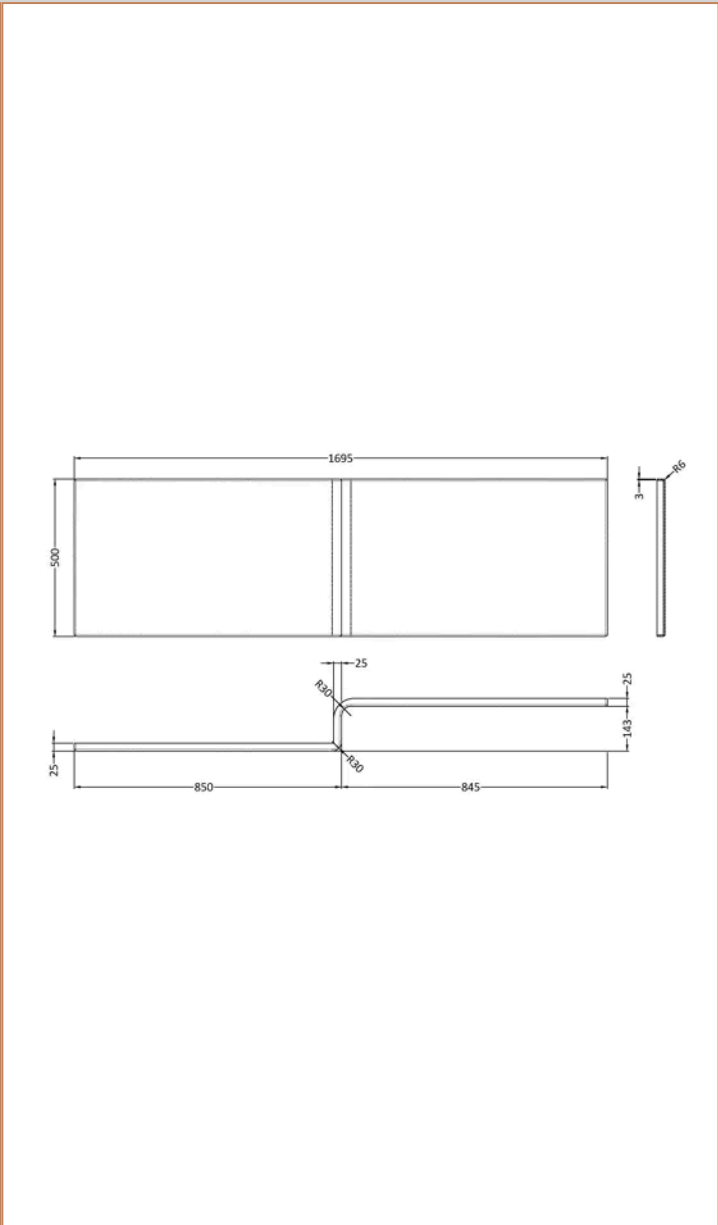

Sales Code:
BAZSS010

Barcode: 5056678408902

Brand: nuie

Description: nuie 1700 x 850mm White L-Shaped Right Hand Shower Bath, Bath Screen, Front Panel And Leg Set

Product Dimensions	
Product	390 x 850 x 1700mm (H x W x L)
Nett Weight	0.01 kg
Packaged Weight	0.01 kg
Product Details	
Volume	235 Litre
Country of Origin	Turkey
Product Material	Acrylic
Colour/Finish	White
Style	Contemporary
Adjustment Max	815
Adjustment Min	800
Bath Panel Included	Yes
Displaced Capacity	165 Litre
Embossed	No
Frame Finish	Polished Chrome
Glass Thickness	6 mm
Includes Grips	No
Leg Set Included	Yes
Legs Included	Yes
No. Of Tapholes	No Tapholes
Overflow Included	Yes
Tap Included	No
Waste Included	No

Sales Code: WBS702

Barcode: 5055275821657

Brand: nuie

Description: nuie 1700mm Right-Hand Square Shower Bath

Product Dimensions

Product	400 x 855 x 400 x 1695mm (H x W x D x L)
Packaged	425 x 850 x 1700mm (H x W x D)
Nett Weight	24.5 kg
Packaged Weight	24.5 kg

Packaging Details

Label Size (mm)	35 x 300
Label Colour	White
Label Qty	2.0000

Product Details

Volume	235 Litre
Country of Origin	Turkey
Product Material	Acrylic
Colour/Finish	White
Style	Contemporary
Fixings Included	No
Bath Panel Included	No
Ce Certified	Yes
Declaration Of Performance	Yes
Displaced Capacity	165 Litre
Includes Grips	No
Leg Set Included	No
Legs Included	No
No. Of Tapholes	No Tapholes
Overflow Included	No
Tap Included	No
Ukca Certified	Yes
Waste Included	No

Sales Code: WBS300

Barcode: 5055369083596

Brand: nuie

Description: nuie 1700mm L-Shaped Acrylic Shower Bath Front Panel

Product Dimensions

Product	500 x 1700 x 150mm (H x W x D)
Packaged	555 x 1015 x 47mm (H x W x D)
Nett Weight	3.4 kg
Packaged Weight	3.4 kg