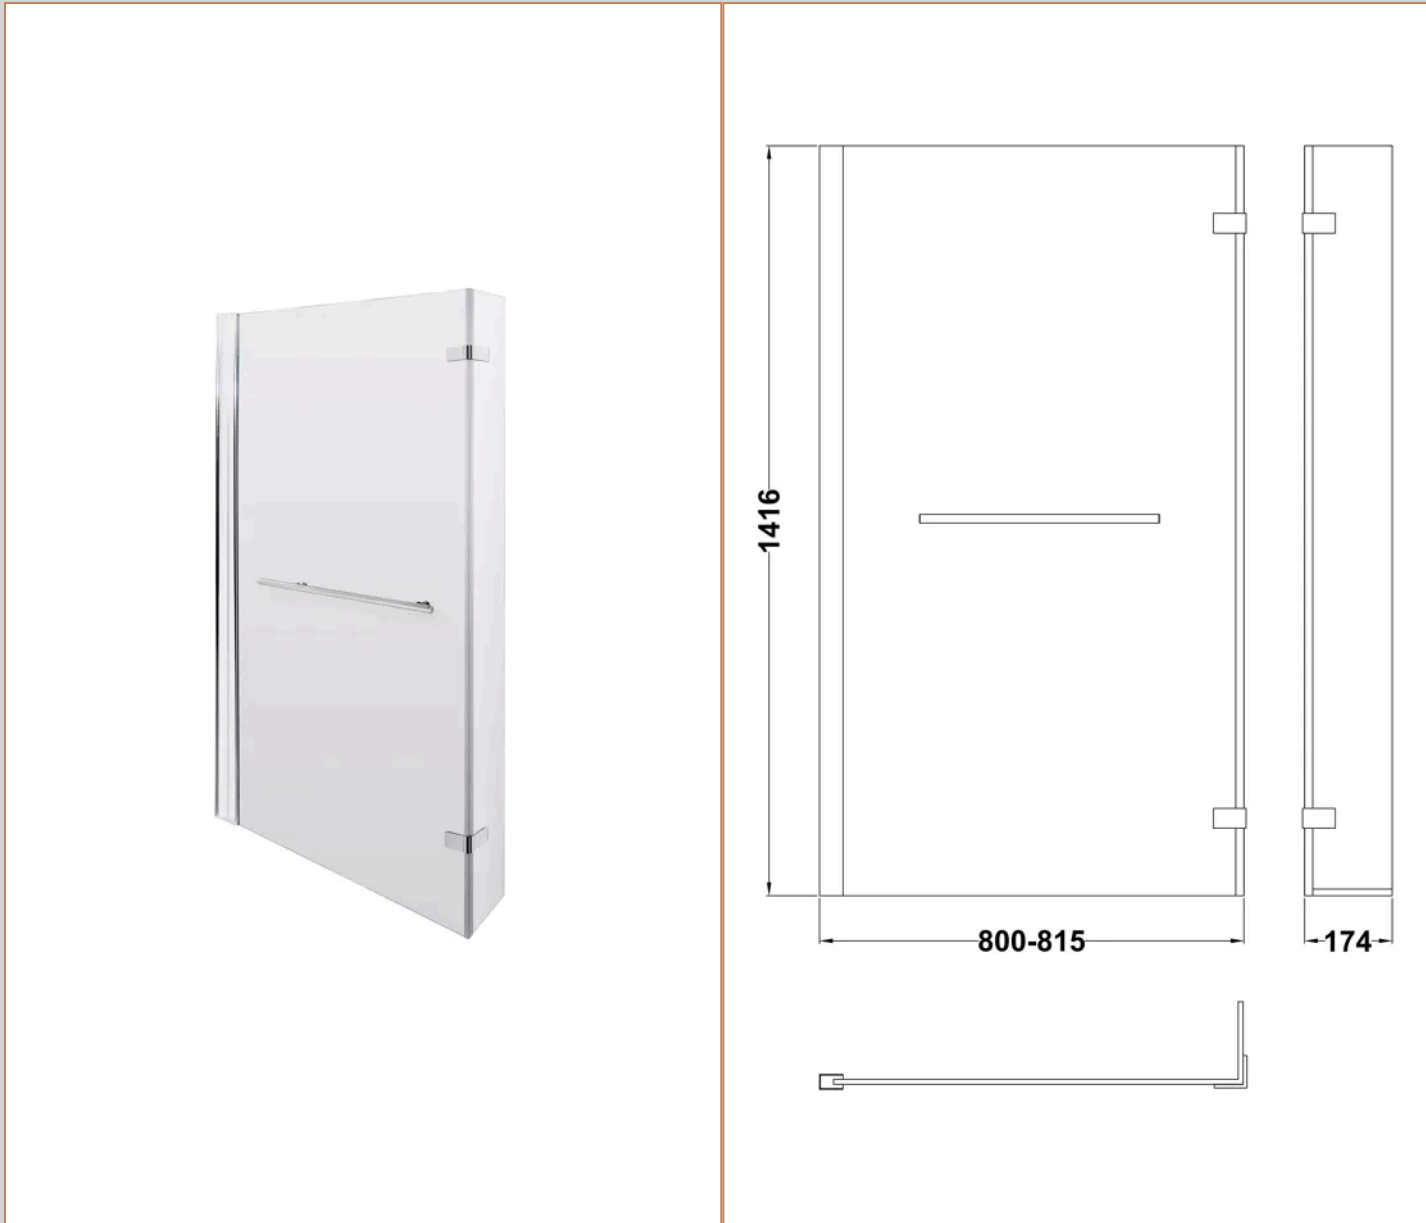

Sales Code:
BAZSS010

Barcode: 5056678408902

Brand: nuie

Description: nuie 1700 x 850mm White L-Shaped Right Hand Shower Bath, Bath Screen, Front Panel And Leg Set

Product Dimensions	
Product	390 x 850 x 1700mm (H x W x L)
Nett Weight	0.01 kg
Packaged Weight	0.01 kg
Product Details	
Volume	235 Litre
Country of Origin	Turkey
Product Material	Acrylic
Colour/Finish	White
Style	Contemporary
Adjustment Max	815
Adjustment Min	800
Bath Panel Included	Yes
Displaced Capacity	165 Litre
Embossed	No
Frame Finish	Polished Chrome
Glass Thickness	6 mm
Includes Grips	No
Leg Set Included	Yes
Legs Included	Yes
No. Of Tapholes	No Tapholes
Overflow Included	Yes
Tap Included	No
Waste Included	No

Packaging Details

Label Size (mm)	35 x 300
Label Colour	White
Label Qty	2.0000

Product Details

Volume	235 Litre
Country of Origin	Turkey
Product Material	Acrylic
Colour/Finish	White
Style	Contemporary
Fixings Included	No
Bath Panel Included	No
Ce Certified	Yes
Declaration Of Performance	Yes
Displaced Capacity	165 Litre
Includes Grips	No
Leg Set Included	No
Legs Included	No
No. Of Tapholes	No Tapholes
Overflow Included	No
Tap Included	No
Ukca Certified	Yes
Waste Included	No

Barcode: 5055369006793

Brand: nuie

Description: nuie 800mm Semi-Frameless Chrome L-Shaped Hinged Bath Screen With Rail

Product Dimensions

Product	1416 x 815 x 38mm (H x W x D)
Packaged	50 x 825 x 1460mm (H x W x D)
Nett Weight	22.4 kg
Packaged Weight	22.4 kg

Packaging Details

Label Size (mm)	30 x 150
-----------------	----------

Product Details

Country of Origin	China
Product Material	Aluminium
Colour/Finish	Chrome
Style	Contemporary
Fixings Included	Yes
Easy Clean	No
Adjustment Max	815
Adjustment Min	800
Ce Certified	Yes
Declaration Of Performance	Yes
Easy Fit	No
Enclosure Design	Semi-Frameless
Extras Included	Towel Rail
Frame Finish	Chrome
Glass Thickness	6 mm
Handles Included	No
Support Bar Included	No
Ukca Certified	Yes