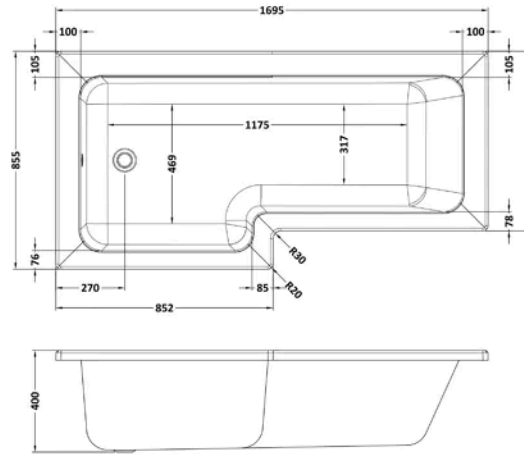

Sales Code:
BAZSS003

Barcode: 5056678408841

Brand: nuie

Description: nuie 1700 x 850mm White L-Shaped Left Hand Shower Bath, Bath Screen, Side Panel And Leg Set

Product Dimensions

| | |
|-----------------|--------------------------------|
| Product | 390 x 850 x 1700mm (H x W x L) |
| Nett Weight | 0.01 kg |
| Packaged Weight | 0.01 kg |

Product Details

| | |
|---------------------|-----------------|
| Volume | 235 Litre |
| Country of Origin | Turkey |
| Product Material | Acrylic |
| Colour/Finish | White |
| Style | Contemporary |
| Adjustment Max | 815 |
| Adjustment Min | 800 |
| Bath Panel Included | Yes |
| Displaced Capacity | 165 Litre |
| Embossed | No |
| Frame Finish | Polished Chrome |
| Glass Thickness | 6 mm |
| Includes Grips | No |
| Leg Set Included | Yes |
| Legs Included | Yes |
| No. Of Tapholes | No Tapholes |
| Overflow Included | Yes |
| Tap Included | No |
| Waste Included | No |

Sales Code: WBS701

Barcode: 5055275821626

Brand: nuie

Description: nuie 1700mm Left-Hand Square Shower Bath

Product Dimensions

| | |
|-----------------|--------------------------------|
| Product | 400 x 855 x 1695mm (H x W x L) |
| Packaged | 425 x 850 x 1700mm (H x W x D) |
| Nett Weight | 24.5 kg |
| Packaged Weight | 24.5 kg |

Packaging Details

| | |
|-----------------|----------|
| Label Size (mm) | 35 x 300 |
| Label Colour | White |
| Label Qty | 2.0000 |

Product Details

| | |
|----------------------------|--------------|
| Volume | 235 Litre |
| Country of Origin | Turkey |
| Product Material | Acrylic |
| Colour/Finish | White |
| Style | Contemporary |
| Fixings Included | No |
| Bath Panel Included | No |
| Ce Certified | Yes |
| Declaration Of Performance | Yes |
| Displaced Capacity | 165 Litre |
| Includes Grips | No |
| Leg Set Included | No |
| Legs Included | No |
| No. Of Tapholes | No Tapholes |
| Overflow Included | No |
| Tap Included | No |
| Ukca Certified | Yes |
| Waste Included | No |