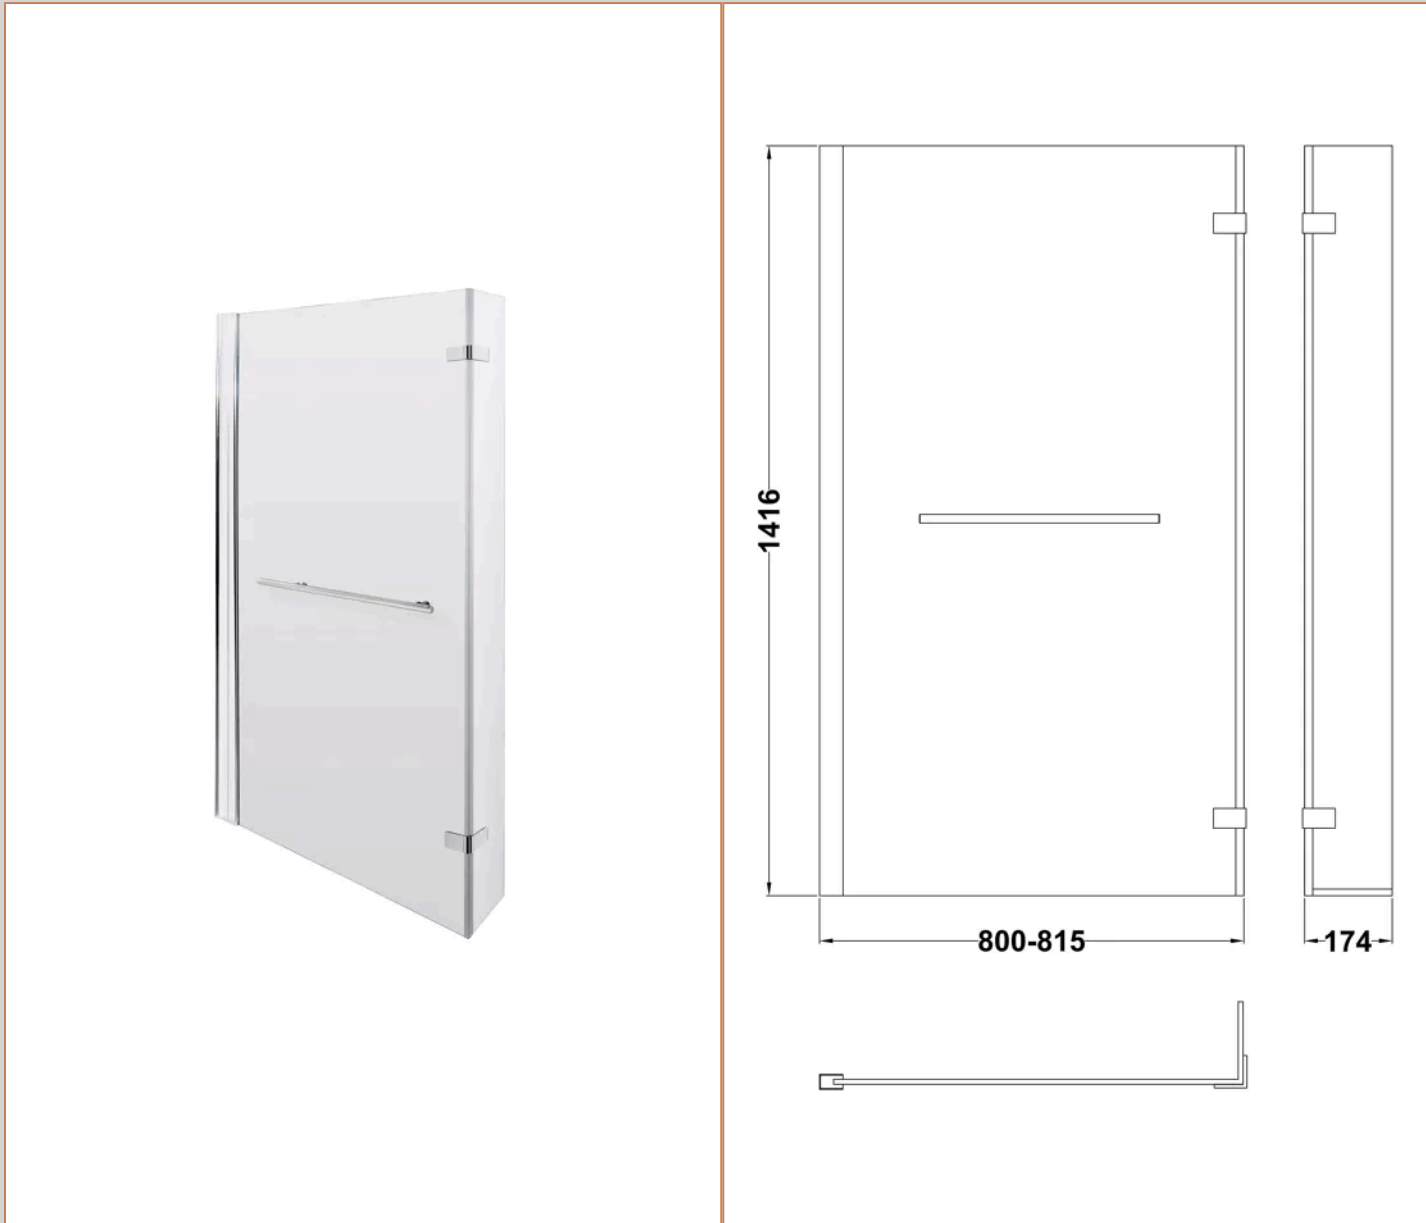

Sales Code:
BAZSS003

Barcode: 5056678408841

Brand: nuie

Description: nuie 1700 x 850mm White L-Shaped Left Hand Shower Bath, Bath Screen, Side Panel And Leg Set

Product Dimensions

| | |
|-----------------|--------------------------------|
| Product | 390 x 850 x 1700mm (H x W x L) |
| Nett Weight | 0.01 kg |
| Packaged Weight | 0.01 kg |

Sales Code: WBS300

Barcode: 5055369083596

Brand: nuie

Description: nuie 1700mm L-Shaped Acrylic Shower Bath Front Panel

Product Dimensions

| | |
|-----------------|--------------------------------|
| Product | 500 x 1700 x 150mm (H x W x D) |
| Packaged | 555 x 1015 x 47mm (H x W x D) |
| Nett Weight | 3.4 kg |
| Packaged Weight | 3.4 kg |

Sales Code: NSBSR1

Barcode: 5055369006793

Brand: nuie

Description: nuie 800mm Semi-Frameless Chrome L-Shaped Hinged Bath Screen With Rail

Product Dimensions

| | |
|-----------------|-------------------------------|
| Product | 1416 x 815 x 38mm (H x W x D) |
| Packaged | 50 x 825 x 1460mm (H x W x D) |
| Nett Weight | 22.4 kg |
| Packaged Weight | 22.4 kg |

Packaging Details

| | |
|-----------------|----------|
| Label Size (mm) | 30 x 150 |
|-----------------|----------|

Product Details

| | |
|----------------------------|----------------|
| Country of Origin | China |
| Product Material | Aluminium |
| Colour/Finish | Chrome |
| Style | Contemporary |
| Fixings Included | Yes |
| Easy Clean | No |
| Adjustment Max | 815 |
| Adjustment Min | 800 |
| Ce Certified | Yes |
| Declaration Of Performance | Yes |
| Easy Fit | No |
| Enclosure Design | Semi-Frameless |
| Extras Included | Towel Rail |
| Frame Finish | Chrome |
| Glass Thickness | 6 mm |
| Handles Included | No |
| Support Bar Included | No |
| Ukca Certified | Yes |