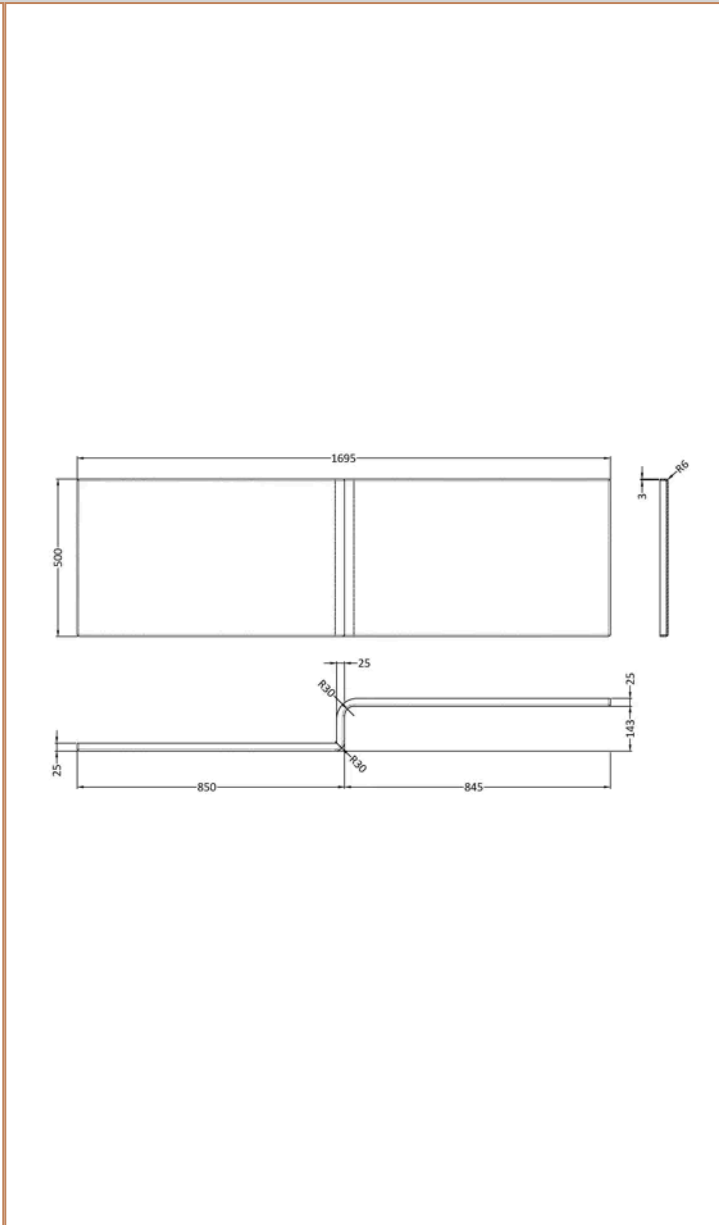

Sales Code:
BAZSS003

Barcode: 5056678408841

Brand: nuie

Description: nuie 1700 x 850mm White L-Shaped Left Hand Shower Bath, Bath Screen, Side Panel And Leg Set

Product Dimensions

| | |
|-----------------|--------------------------------|
| Product | 390 x 850 x 1700mm (H x W x L) |
| Nett Weight | 0.01 kg |
| Packaged Weight | 0.01 kg |

Sales Code: WBS701

Barcode: 5055275821626

Brand: nuie

Description: nuie 1700mm Left-Hand Square Shower Bath

Product Dimensions

| | |
|-----------------|--------------------------------|
| Product | 400 x 855 x 1695mm (H x W x L) |
| Packaged | 425 x 850 x 1700mm (H x W x D) |
| Nett Weight | 24.5 kg |
| Packaged Weight | 24.5 kg |

Sales Code: WBS300

Barcode: 5055369083596

Brand: nuie

Description: nuie 1700mm L-Shaped Acrylic Shower Bath Front Panel

Product Dimensions

| | |
|-----------------|--------------------------------|
| Product | 500 x 1700 x 150mm (H x W x D) |
| Packaged | 555 x 1015 x 47mm (H x W x D) |
| Nett Weight | 3.4 kg |
| Packaged Weight | 3.4 kg |

Packaging Details

| | |
|-----------------|----------|
| Label Size (mm) | 30 x 150 |
|-----------------|----------|

Product Details

| | |
|----------------------------|----------------|
| Country of Origin | China |
| Product Material | Aluminium |
| Colour/Finish | Chrome |
| Style | Contemporary |
| Fixings Included | Yes |
| Easy Clean | No |
| Adjustment Max | 815 |
| Adjustment Min | 800 |
| Ce Certified | Yes |
| Declaration Of Performance | Yes |
| Easy Fit | No |
| Enclosure Design | Semi-Frameless |
| Extras Included | Towel Rail |
| Frame Finish | Chrome |
| Glass Thickness | 6 mm |
| Handles Included | No |
| Support Bar Included | No |
| Ukca Certified | Yes |