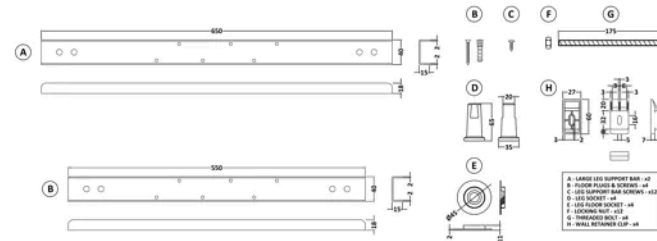

Sales Code: WBL001

Barcode: 5056211809197

Brand: nuie

Description: nuie Bath Leg Set

Product Dimensions

Product	0 x 0 x 0mm (H x W x D)
Packaged	0 x 0 x 0mm (H x W x D)
Nett Weight	2.5 kg
Packaged Weight	2.5 kg