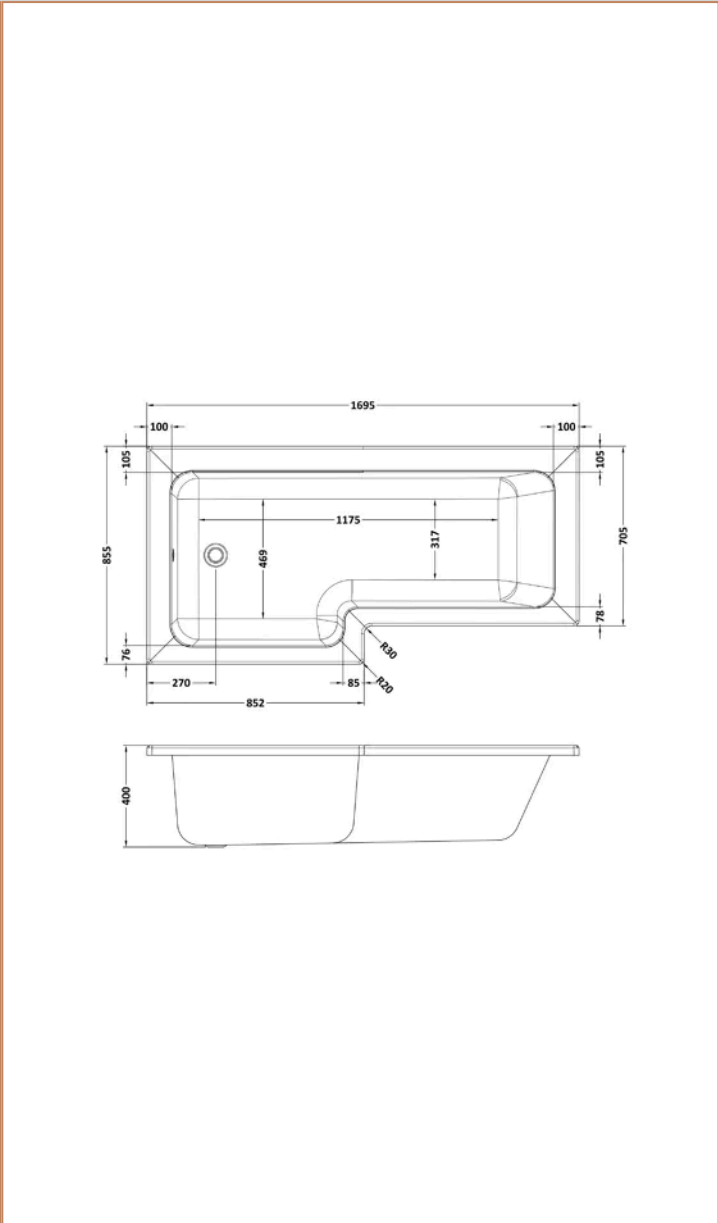

Sales Code:
BAZSS003

Barcode: 5056678408841

Brand: nuie

Description: nuie 1700 x 850mm White L-Shaped Left Hand Shower Bath, Bath Screen, Side Panel And Leg Set

Product Dimensions

| | |
|-----------------|--------------------------------|
| Product | 390 x 850 x 1700mm (H x W x L) |
| Nett Weight | 0.01 kg |
| Packaged Weight | 0.01 kg |

Product Details

| | |
|---------------------|-----------------|
| Volume | 235 Litre |
| Country of Origin | Turkey |
| Product Material | Acrylic |
| Colour/Finish | White |
| Style | Contemporary |
| Adjustment Max | 815 |
| Adjustment Min | 800 |
| Bath Panel Included | Yes |
| Displaced Capacity | 165 Litre |
| Embossed | No |
| Frame Finish | Polished Chrome |
| Glass Thickness | 6 mm |
| Includes Grips | No |
| Leg Set Included | Yes |
| Legs Included | Yes |
| No. Of Tapholes | No Tapholes |
| Overflow Included | Yes |
| Tap Included | No |
| Waste Included | No |

Sales Code: WBS701

Barcode: 5055275821626

Brand: nuie

Description: nuie 1700mm Left-Hand Square Shower Bath

Product Dimensions

| | |
|-----------------|--------------------------------|
| Product | 400 x 855 x 1695mm (H x W x L) |
| Packaged | 425 x 850 x 1700mm (H x W x D) |
| Nett Weight | 24.5 kg |
| Packaged Weight | 24.5 kg |

Sales Code: WBS300

Barcode: 5055369083596

Brand: nuie

Description: nuie 1700mm L-Shaped Acrylic Shower Bath Front Panel

Product Dimensions

| | |
|-----------------|--------------------------------|
| Product | 500 x 1700 x 150mm (H x W x D) |
| Packaged | 555 x 1015 x 47mm (H x W x D) |
| Nett Weight | 3.4 kg |
| Packaged Weight | 3.4 kg |