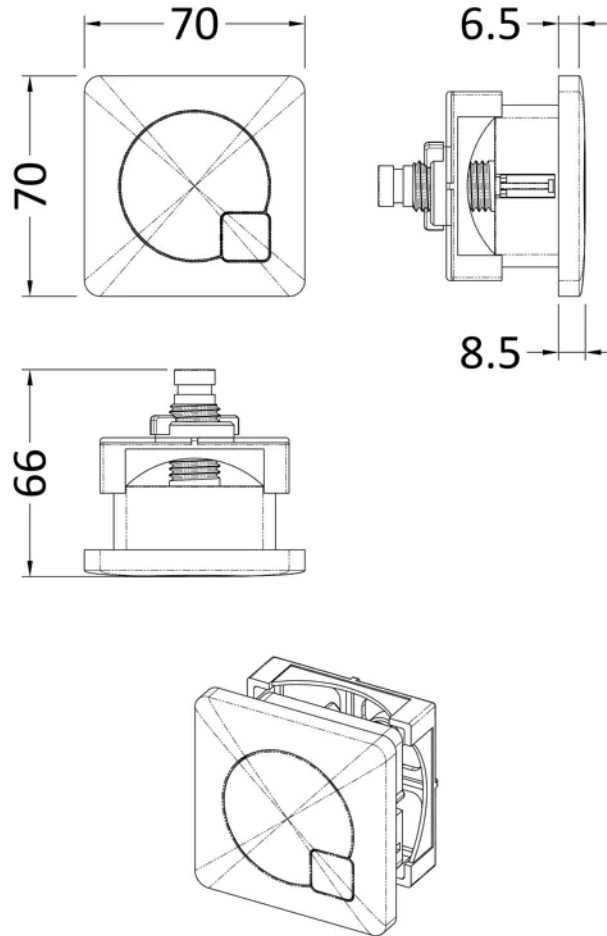

Sales Code: MDPB01

Barcode: 5056211893141

Brand: nuie

Description: Square Chrome Dual Flush Push Button

Product Dimensions

Product	70 x 70 x 99mm (H x W x D)
Packaged	50 x 155 x 80mm (H x W x D)
Nett Weight	0.2 kg
Packaged Weight	0.2 kg

Packaging Details

Label Size (mm)	50 x 100
Label Colour	White
Label Qty	1.0000

Product Details

Country of Origin	China
Product Material	Abs
Colour/Finish	Chrome
Style	Contemporary
Fixings Included	Yes