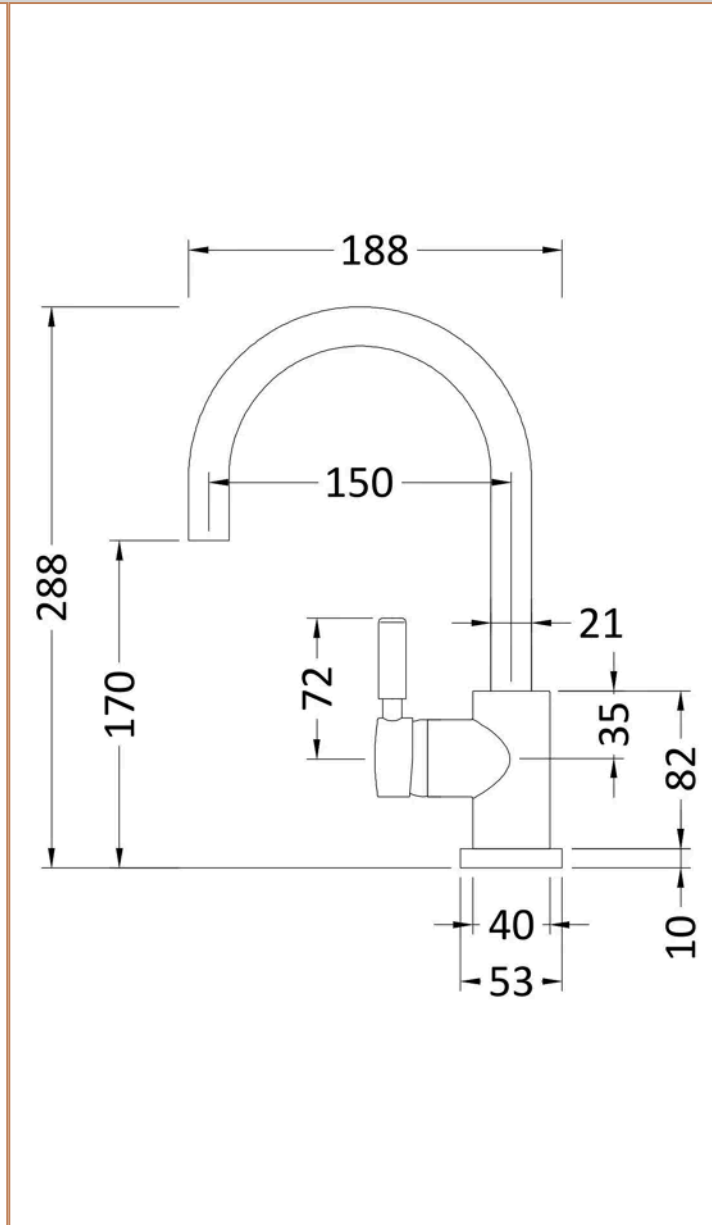

Product Details

Country of Origin	Turkey
Ce Certified	Yes

Sales Code: PN380

Barcode: 5055275870921

Brand: Hudson Reed

Description: Hudson Reed Tec Single Lever Chrome Mono Basin Mixer

Product Dimensions

Product	288 x 53 x 188mm (H x W x D)
Packaged	85 x 185 x 270mm (H x W x D)
Outer Box	400 x 280 x 560mm (H x W x D)
Nett Weight	1.6 kg
Packaged Weight	1.6 kg

Packaging Details

Label Size (mm)	50 x 100
Label Colour	White
Label Qty	2.0000

Product Details

Country of Origin	China
Product Material	Brass, Plastic
Control Type	Manual
Waste Type	Push Button
Valve/Cartridge Type	Single Lever Cartridge
Colour/Finish	Chrome
Mount Type	Deck
Style	Contemporary
Handle Type	Lever
TMV2 Approved	No
TMV3 Approved	No
Min Operating Pressure	0.1 Bar
Minimum Operation Pressure	0 Bar
Tap Spout Height	170 mm
Tap Spout Projection	150 mm
Tap Tails Included	Yes
Valve / Cartridge Type	Single Lever Cartridge
Waste Included	No

Packaging Details

Label Size (mm)	50 x 100
Label Colour	White
Label Qty	1.0000

Product Details

Country of Origin	China
Product Material	Abs
Colour/Finish	Chrome
Style	Contemporary
Fixings Included	Yes

Sales Code: XTY006

Barcode: 5055146182566

Brand: Hudson Reed

Description: Chrome Dual Flush Concealed Cistern

Product Dimensions

Product	334 x 303 x 136mm (H x W x D)
Packaged	320 x 145 x 345mm (H x W x D)
Nett Weight	1.8 kg
Packaged Weight	2 kg