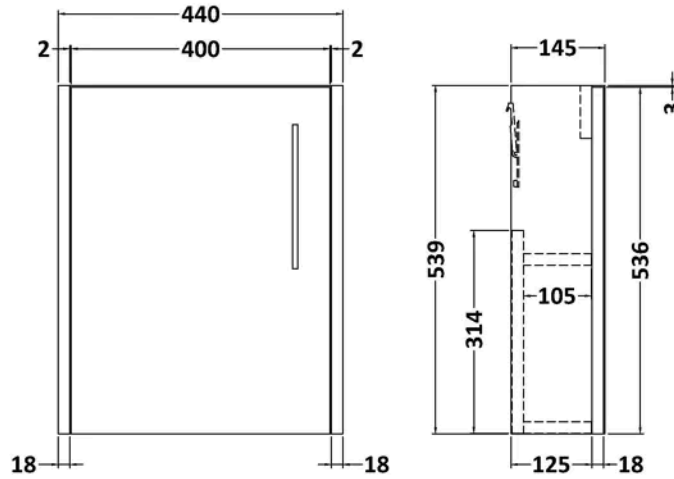

Sales Code: MOJ2261

Barcode: 5056462659640

Brand: Hudson Reed

Description: Hudson Reed Juno 440mm Compact Worktop Wall Hung Vanity Unit

Product Dimensions

Product	539 x 440 x 145mm (H x W x D)
Packaged	460 x 410 x 235mm (H x W x D)
Nett Weight	6.5 kg
Packaged Weight	7.2 kg

Product	120 x 450 x 220mm (H x W x D)
Packaged	150 x 240 x 470mm (H x W x D)
Nett Weight	6.8 kg
Packaged Weight	6.8 kg

Product Details

Country of Origin	China
Product Material	Vitreous China
Colour/Finish	White
Style	Contemporary
Fixings Included	No
Ce Certified	Yes
Inner Bowl Depth	196 mm
Inner Bowl Height	90 mm
Inner Bowl Width	431 mm
No. Of Tapholes	1
Number Of Bowls	1
Overflow Cover Included	Yes
Overflow Included	Yes
Tap Included	No
Waste Included	No

Packaging Details

Label Size (mm)	50 x 100
Label Colour	White
Label Qty	1.0000

Product Details

Country of Origin	China
Product Material	Abs
Colour/Finish	Chrome
Style	Contemporary
Fixings Included	Yes

Sales Code: XTY006

Packaging Details

Label Size (mm)	50 x 100
Label Colour	White
Label Qty	2.0000

Product Details

Country of Origin	China
Product Material	Polyethylene
Colour/Finish	Chrome
Style	Contemporary
Ce Certified	Yes
Ukca Certified	Yes