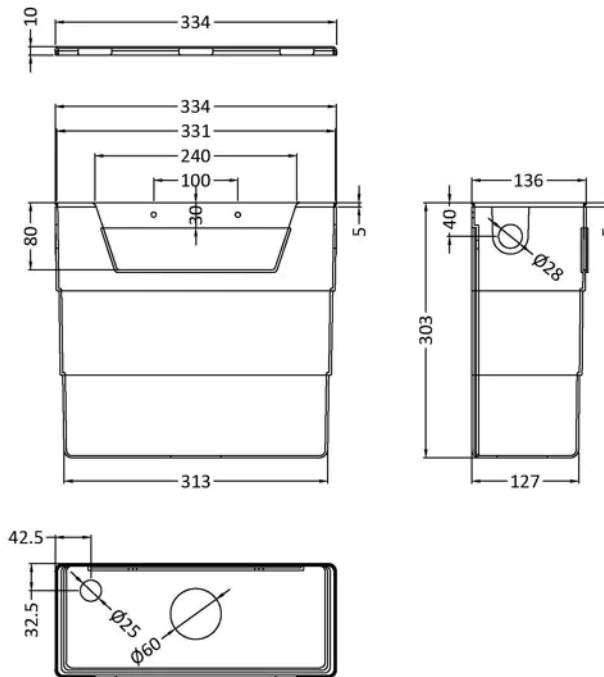

Packaging Details

Label Size (mm)	50 x 100
Label Colour	White
Label Qty	2.0000

Product Details

Country of Origin	China
Product Material	Brass, Plastic
Control Type	Manual
Waste Type	Push Button
Valve/Cartridge Type	Single Lever Cartridge
Colour/Finish	Chrome
Mount Type	Deck
Style	Contemporary
Handle Type	Lever
TMV2 Approved	No
TMV3 Approved	No
Min Operating Pressure	0.1 Bar
Minimum Operation Pressure	0 Bar
Tap Spout Height	170 mm
Tap Spout Projection	150 mm
Tap Tails Included	Yes
Valve / Cartridge Type	Single Lever Cartridge
Waste Included	No

Sales Code: MDPB01

Barcode: 5056211893141

Brand: nuie

Description: Square Chrome Dual Flush Push Button

Product Dimensions

Product	70 x 70 x 99mm (H x W x D)
Packaged	50 x 155 x 80mm (H x W x D)
Nett Weight	0.2 kg
Packaged Weight	0.2 kg

Packaging Details

Label Size (mm)	50 x 100
Label Colour	White
Label Qty	1.0000

Product Details

Country of Origin	China
Product Material	Abs
Colour/Finish	Chrome
Style	Contemporary
Fixings Included	Yes

Sales Code: XTY006

Barcode: 5055146182566

Brand: Hudson Reed

Description: Chrome Dual Flush Concealed Cistern

Product Dimensions

Product	334 x 303 x 136mm (H x W x D)
Packaged	320 x 145 x 345mm (H x W x D)
Nett Weight	1.8 kg
Packaged Weight	2 kg