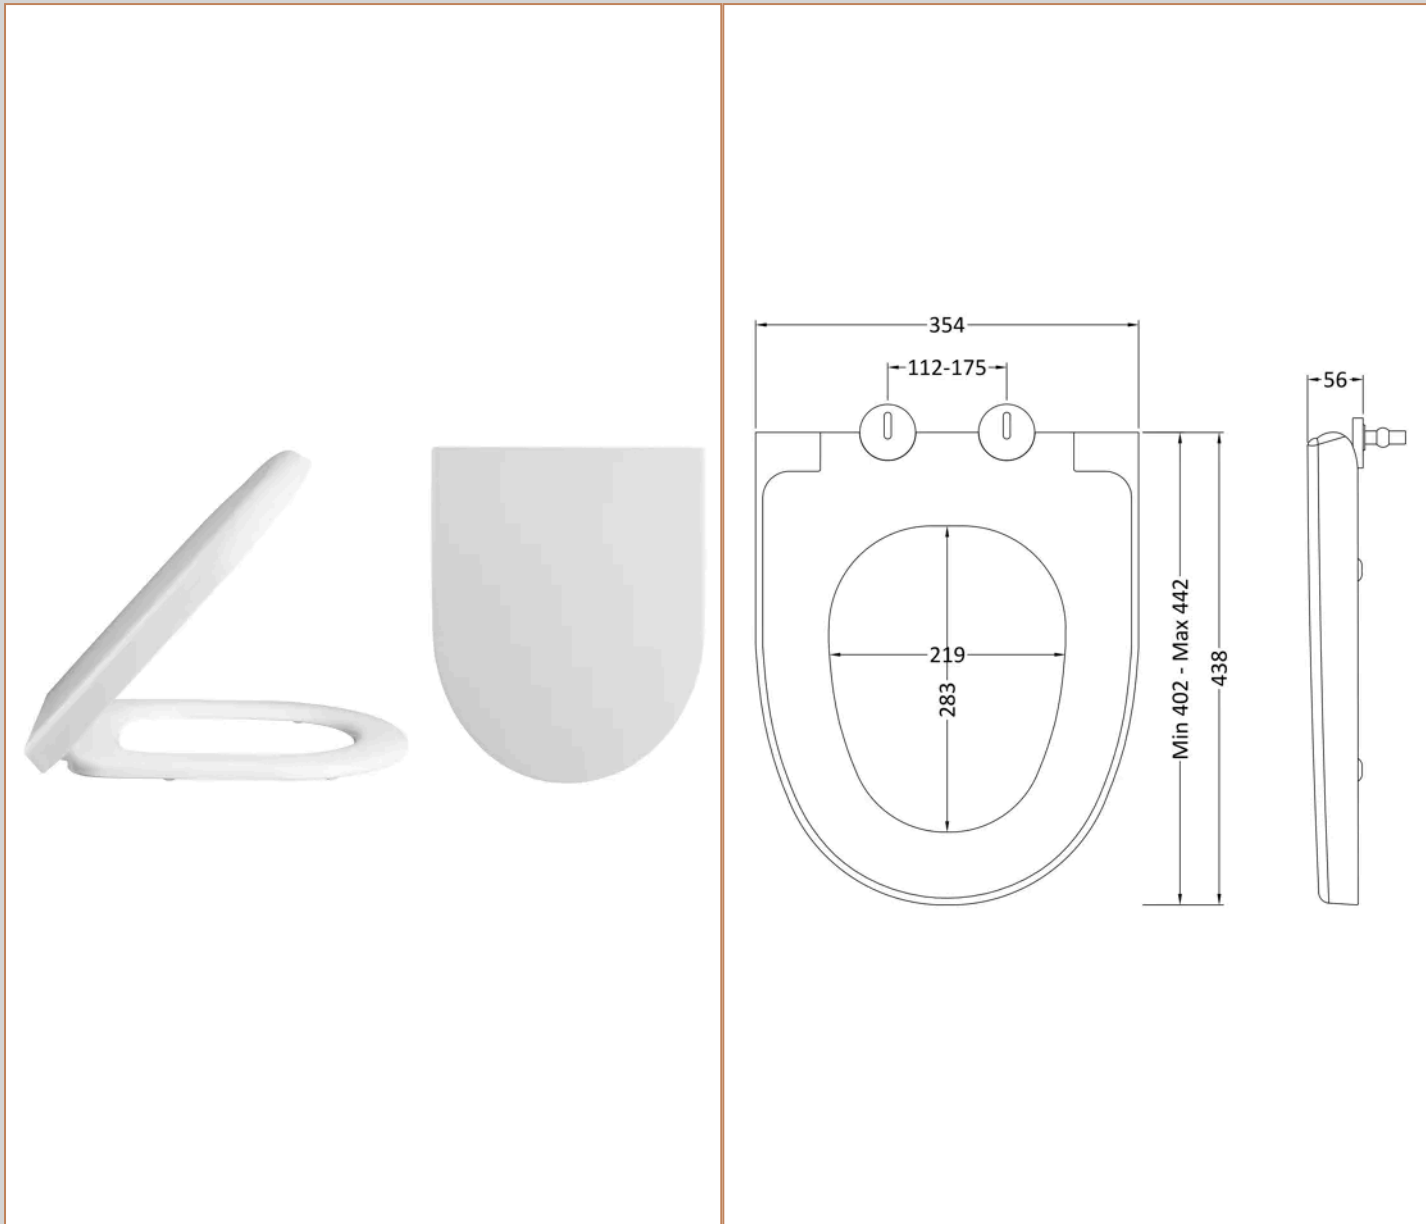

Product	120 x 450 x 220mm (H x W x D)
Packaged	150 x 240 x 470mm (H x W x D)
Nett Weight	6.8 kg
Packaged Weight	6.8 kg

Product Details

Country of Origin	China
Product Material	Vitreous China
Colour/Finish	White
Style	Contemporary
Fixings Included	No
Ce Certified	Yes
Inner Bowl Depth	196 mm
Inner Bowl Height	90 mm
Inner Bowl Width	431 mm
No. Of Tapholes	1
Number Of Bowls	1
Overflow Cover Included	Yes
Overflow Included	Yes
Tap Included	No
Waste Included	No

Sales Code: NCU699

Barcode: 5055369030934

Brand: Hudson Reed

Description: Hudson Reed Maya Soft Round Soft Close Toilet Seat With Top Fix Hinge

Product Dimensions

Product	56 x 354mm (H x W)
Packaged	65 x 365 x 500mm (H x W x D)
Outer Box	475mm (H)
Nett Weight	2.15 kg
Packaged Weight	2.4 kg

Packaging Details

Label Size (mm)	50 x 100
Label Qty	1.0000

Product Details

Country of Origin	Turkey
Product Material	Polypropylene
Colour/Finish	White
Style	Contemporary
Fixings Included	Yes
Hinge Centres (Max)	175 mm
Hinge Centres (Min)	112 mm
Toilet Seat Function	Soft Close
Toilet Seat Hinge Type	Top Fix
Toilet Seat Type	Round

Packaging Details

Label Size (mm)	50 x 100
Label Colour	White
Label Qty	2.0000

Product Details

Country of Origin	China
Product Material	Brass, Plastic
Control Type	Manual
Waste Type	Push Button
Valve/Cartridge Type	Single Lever Cartridge
Colour/Finish	Chrome
Mount Type	Deck
Style	Contemporary
Handle Type	Lever
TMV2 Approved	No
TMV3 Approved	No
Min Operating Pressure	0.1 Bar
Minimum Operation Pressure	0 Bar
Tap Spout Height	170 mm
Tap Spout Projection	150 mm
Tap Tails Included	Yes
Valve / Cartridge Type	Single Lever Cartridge
Waste Included	No