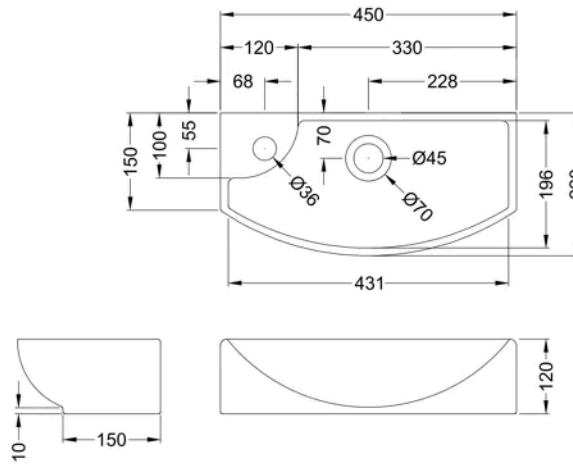

Product Details

Country of Origin	United Kingdom
-------------------	----------------

Sales Code: NBV161

Barcode: 5055275890608

Brand: nuie

Description: 1 Tap Hole 450mm Ceramic Square Basin Right Hand

Product Dimensions

Product	120 x 450 x 220mm (H x W x D)
Packaged	150 x 240 x 470mm (H x W x D)
Nett Weight	6.8 kg
Packaged Weight	6.8 kg

Product Details

Country of Origin	China
Product Material	Vitreous China
Colour/Finish	White
Style	Contemporary
Fixings Included	No
Ce Certified	Yes
Inner Bowl Depth	196 mm
Inner Bowl Height	90 mm
Inner Bowl Width	431 mm
No. Of Tapholes	1
Number Of Bowls	1
Overflow Cover Included	Yes
Overflow Included	Yes
Tap Included	No
Waste Included	No

Packaging Details

Label Size (mm)	50 x 100
Label Colour	White
Label Qty	2.0000

Product Details

Country of Origin	China
Product Material	Brass, Plastic
Control Type	Manual
Waste Type	Push Button
Valve/Cartridge Type	Single Lever Cartridge
Colour/Finish	Chrome
Mount Type	Deck
Style	Contemporary
Handle Type	Lever
TMV2 Approved	No
TMV3 Approved	No
Min Operating Pressure	0.1 Bar
Minimum Operation Pressure	0 Bar
Tap Spout Height	170 mm
Tap Spout Projection	150 mm
Tap Tails Included	Yes
Valve / Cartridge Type	Single Lever Cartridge
Waste Included	No

Packaging Details

Label Size (mm)	50 x 100
Label Colour	White
Label Qty	1.0000

Product Details

Country of Origin	China
Product Material	Abs
Colour/Finish	Chrome
Style	Contemporary
Fixings Included	Yes

Sales Code: XTY006