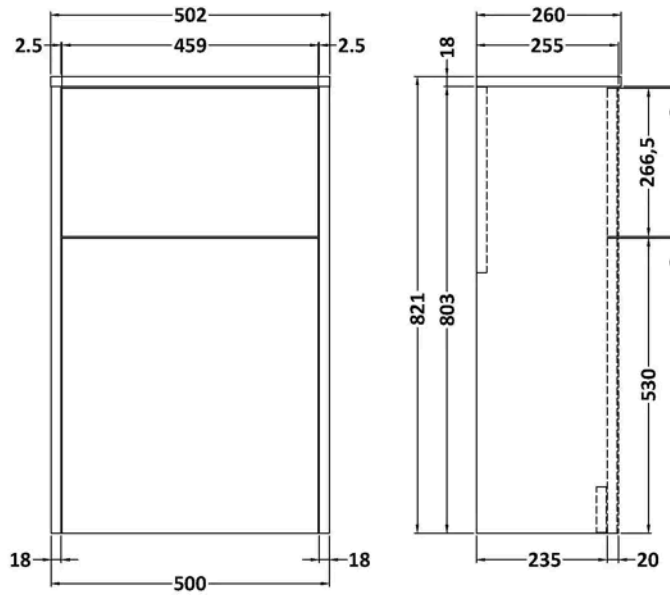

Product	120 x 450 x 220mm (H x W x D)
Packaged	150 x 240 x 470mm (H x W x D)
Nett Weight	6.8 kg
Packaged Weight	6.8 kg

Product Details

Country of Origin	China
Product Material	Vitreous China
Colour/Finish	White
Style	Contemporary
Fixings Included	No
Ce Certified	Yes
Inner Bowl Depth	196 mm
Inner Bowl Height	90 mm
Inner Bowl Width	431 mm
No. Of Tapholes	1
Number Of Bowls	1
Overflow Cover Included	Yes
Overflow Included	Yes
Tap Included	No
Waste Included	No

Sales Code: NPF2241

Barcode: 5056462657349

Brand: nuie

Description: Juno 500mm Graphite Grey Woodgrain Floor Standing WC Unit

Product Dimensions

Product	821 x 502 x 260mm (H x W x D)
Packaged	830 x 520 x 275mm (H x W x D)
Nett Weight	11 kg
Packaged Weight	11.5 kg

Packaging Details

Label Size (mm)	50 x 100
Label Colour	White
Label Qty	1.0000

Product Details

Country of Origin	China
Product Material	Abs
Colour/Finish	Chrome
Style	Contemporary
Fixings Included	Yes

Sales Code: XTY006

Packaging Details

Label Size (mm)	50 x 100
Label Colour	White
Label Qty	2.0000

Product Details

Country of Origin	China
Product Material	Polyethylene
Colour/Finish	Chrome
Style	Contemporary
Ce Certified	Yes
Ukca Certified	Yes