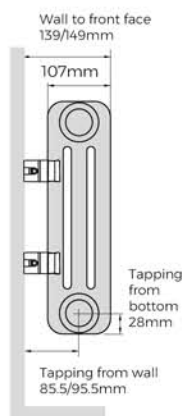

## White

- Made in Italy
- Supplied complete with wall brackets
- Slip on feet and towel bar as optional extras

Sizes	<b>33</b>
-------	-----------

Material	<b>Steel</b>
Stocked Finish	<b>RAL 9016</b>

Operating up to (bar)	<b>10</b>
Guarantee (years)	<b>5</b>

Delivery	<b>3-5 days</b>
----------	-----------------

Sections	Code	Height mm	Width mm	Wall To Face mm	Tapping From Wall mm	Centres mm	Heat Output $\Delta t$ 50°C		Dry Weight kg	Water Content ltrs
							Watts	BTUs		
<b>3 COLUMN</b>										
13	FWH-3-0500-13	500	622	139/149	85.5/95.5	622	718	2450	15.08	10.27
17	FWH-3-0500-17	500	806	139/149	85.5/95.5	806	938	3200	19.72	13.43
21	FWH-3-0500-21	500	990	139/149	85.5/95.5	990	1159	3955	24.36	16.59
26	FWH-3-0500-26	500	1220	139/149	85.5/95.5	1220	1435	4896	30.16	20.54
30	FWH-3-0500-30	500	1404	139/149	85.5/95.5	1404	1656	5650	34.80	23.70
35	FWH-3-0500-35	500	1634	139/149	85.5/95.5	1634	1932	6592	40.60	27.65
40	FWH-3-0500-40	500	1864	139/149	85.5/95.5	1864	2208	7534	46.40	31.60

Code	Item
<b>SLIP ON FEET: WHITE</b>	
FITZW-02	Fitzrovia White Foot 2 Column
FITZW-03	Fitzrovia White Foot 3 Column
FITZW-04	Fitzrovia White Foot 4 Column

Recommended feet:		
13-17 sections:	21-35 sections: (odd)	26-40 sections: (even)
<b>2</b>	<b>3</b>	<b>4</b>

RADIATORS

3 column shown with Studio Angled TRV Valves and chrome pipe sleeves

White finish

**3 column**

Optional slip on feet

Slip on feet (adds 100mm to the height of the radiator)