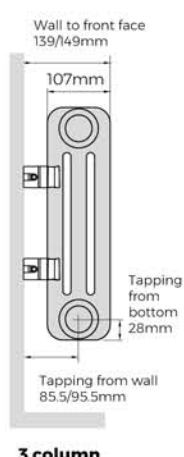

Operating up to (bar)	<b>10</b>
Guarantee (years)	<b>5</b>

Delivery	<b>3-5 days</b>
----------	-----------------

Sections	Code	Height mm	Width mm	Wall To Face mm	Tapping From Wall mm	Centres mm	Heat Output $\Delta t$ 50°C		Dry Weight kg	Water Content ltrs
							Watts	BTUs		
<b>3 COLUMN</b>										
13	FAN-3-0500-13	500	622	139/149	85.5/95.5	622	718	2450	15.08	10.27
17	FAN-3-0500-17	500	806	139/149	85.5/95.5	806	938	3200	19.72	13.43
21	FAN-3-0500-21	500	990	139/149	85.5/95.5	990	1159	3955	24.36	16.59
26	FAN-3-0500-26	500	1220	139/149	85.5/95.5	1220	1435	4896	30.16	20.54
30	FAN-3-0500-30	500	1404	139/149	85.5/95.5	1404	1656	5650	34.80	23.70

Code	Item
<b>SLIP ON FEET: ANTHRACITE</b>	
FITZA-02	Fitzrovia Anthracite Foot 2 Column
FITZA-03	Fitzrovia Anthracite Foot 3 Column
FITZA-04	Fitzrovia Anthracite Foot 4 Column

Recommended feet:		
13-17 sections:	21 sections:	26-30 sections:
<b>2</b>	<b>3</b>	<b>4</b>

4 column shown with optional slip on feet and Chrome Studio TRV valves

Anthracite finish

Slip on feet (adds 100mm to the height of the radiator)